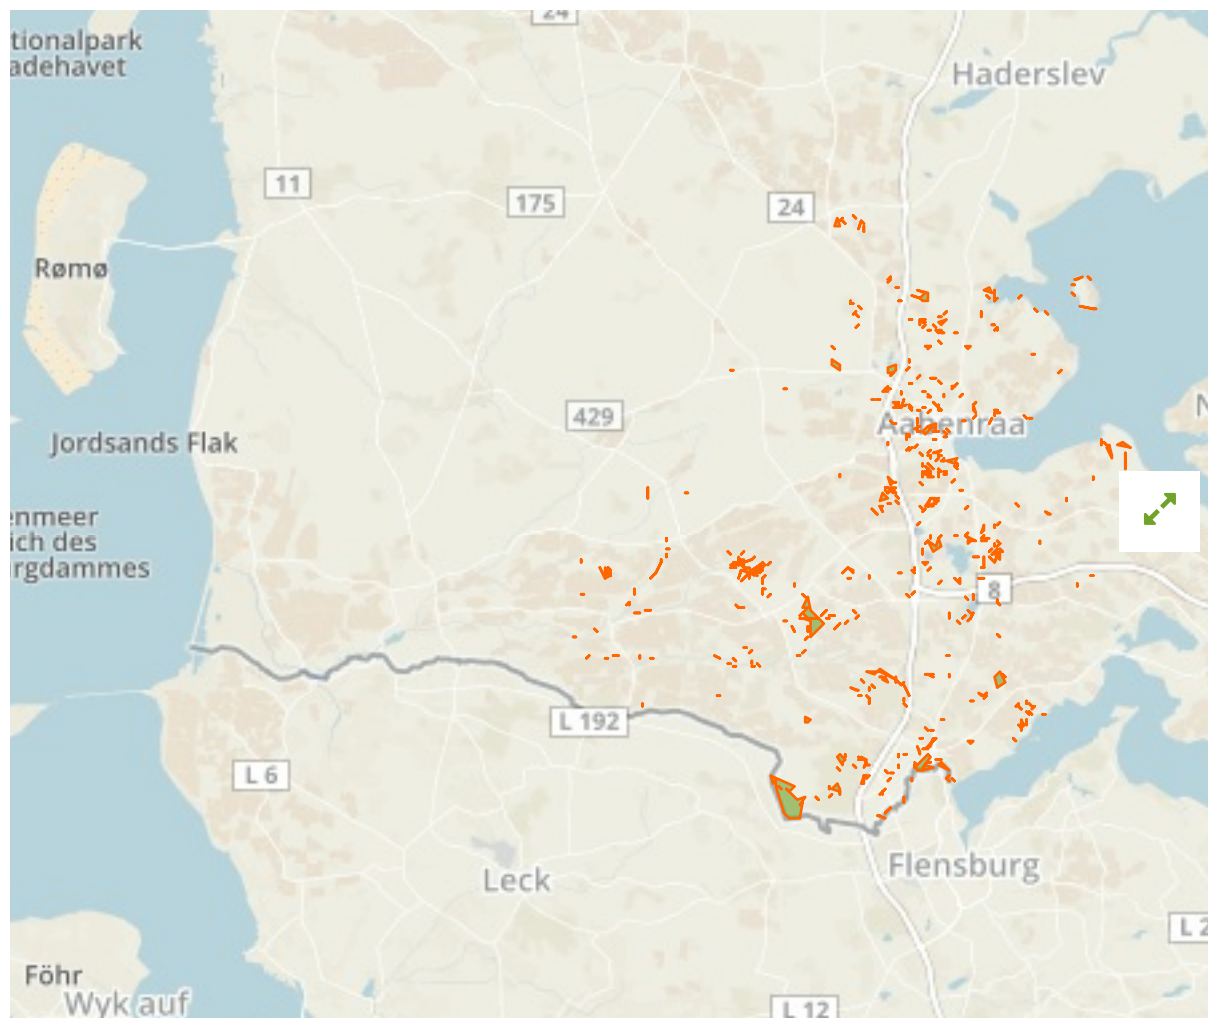

Aabenraa Kommune in Denmark

The designations employed and the presentation of material on this map do not imply the expression of any opinion whatsoever on the part of the Secretariat of the United Nations concerning the legal status of any country, territory, city or area or of its authorities, or concerning the delimitation of its frontiers or boundaries.

WDPA ID

390669

Reported Area

13.71 km²

Management Effectiveness Evaluations

No information available

Attributes

Original Name	Aabenraa Kommune
English Designation	§3 Protected Habitats (All Lakes, Bogs, Streams, Heaths And Meadows Etc.)
IUCN Management Category	IV
Status	Designated
Type of Designation	National
Status Year	1992
Sublocation	
Governance Type	Federal or national ministry or agency
Management Authority	Danish Nature Agency
Management Plan	Not Reported
International Criteria	Not Applicable