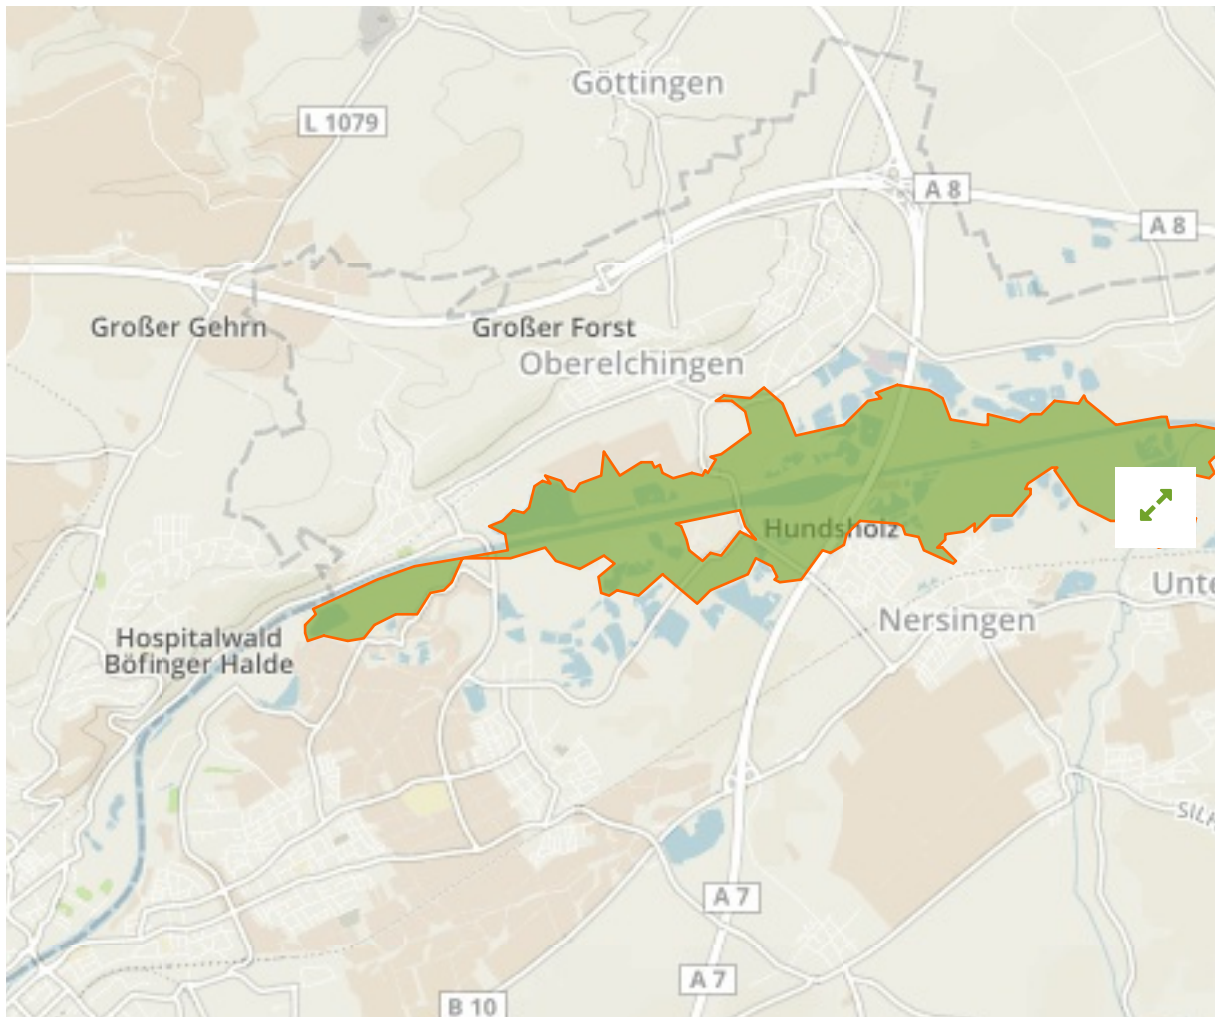

## Donau-Auen in Germany

The designations employed and the presentation of material on this map do not imply the expression of any opinion whatsoever on the part of the Secretariat of the United Nations concerning the legal status of any country, territory, city or area or of its authorities, or concerning the delimitation of its frontiers or boundaries.

WDPA ID

**395544**

Reported Area

**8.79 km<sup>2</sup>**