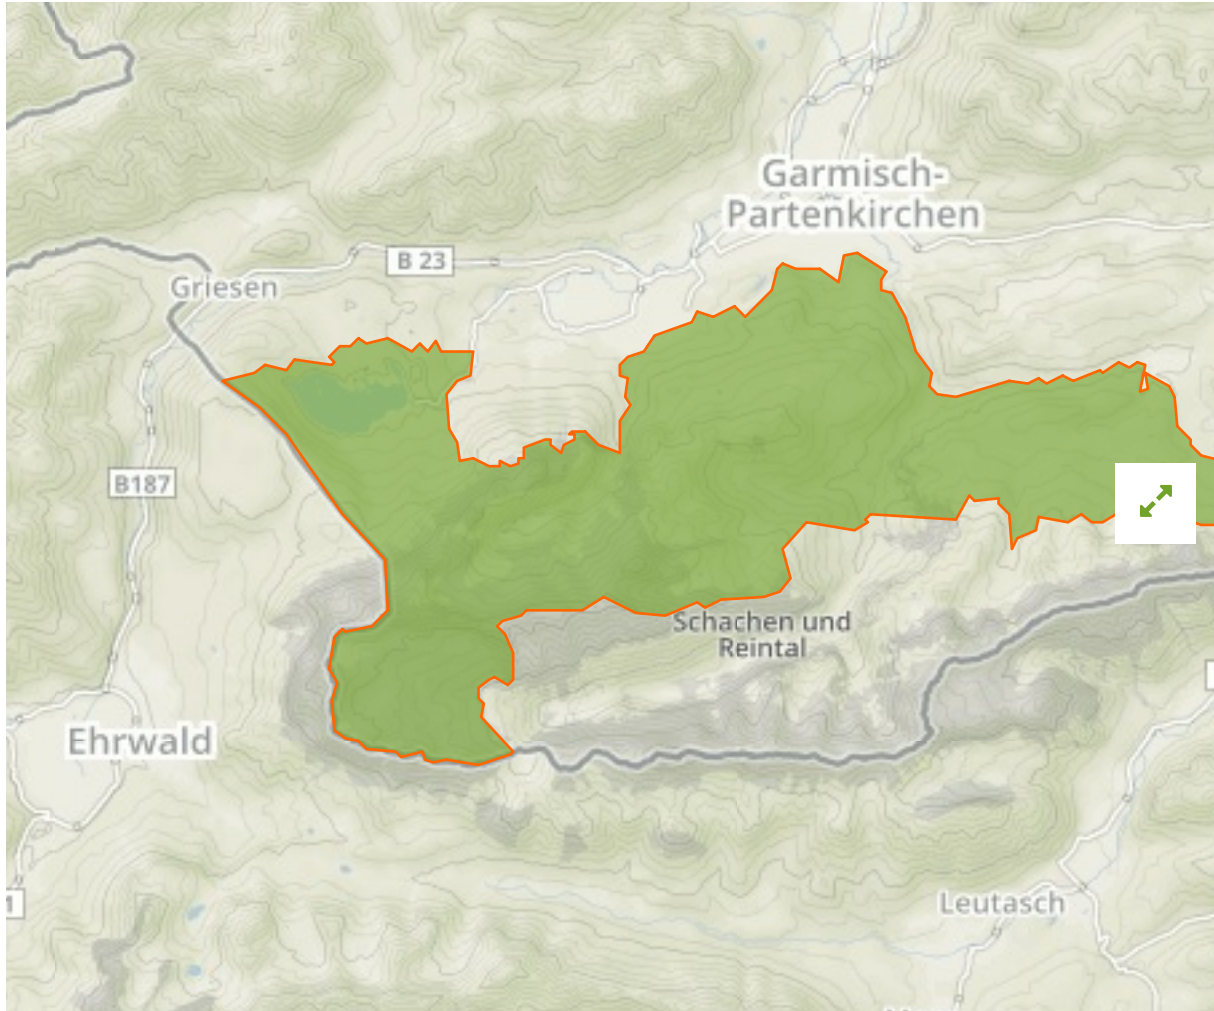

Wettersteingebiet Einschließlich Latschengürtel Bei Mittenwald in Germany

The designations employed and the presentation of material on this map do not imply the expression of any opinion whatsoever on the part of the Secretariat of the United Nations concerning the legal status of any country, territory, city or area or of its authorities, or concerning the delimitation of its frontiers or boundaries.

WDPA ID

395756

Reported Area

85.89 km²

Management Effectiveness Evaluations

No information available

Attributes

Original Name	Wettersteingebiet Einschließlich Latschengürtel Bei Mittenwald
English Designation	Landscape Protection Area
IUCN Management Category	V
Status	Designated
Type of Designation	National
Status Year	1976
Sublocation	
Governance Type	Federal or national ministry or agency
Management Authority	Bundesamt für Naturschutz
Management Plan	Not Reported
International Criteria	Not Applicable

English Designation

Nature Reserve

IUCN Category

IV

WDPA ID Year of Designation

4418

Reported Area

193.5 km²

English Designation
Nature Park

IUCN Category
V

WDPA ID **Year of Designation**
555513727

WDPA ID **Year of Designation**
555522103

Reported Area
46.8 km²

Reported Area
726.8 km²

[Show all](#)