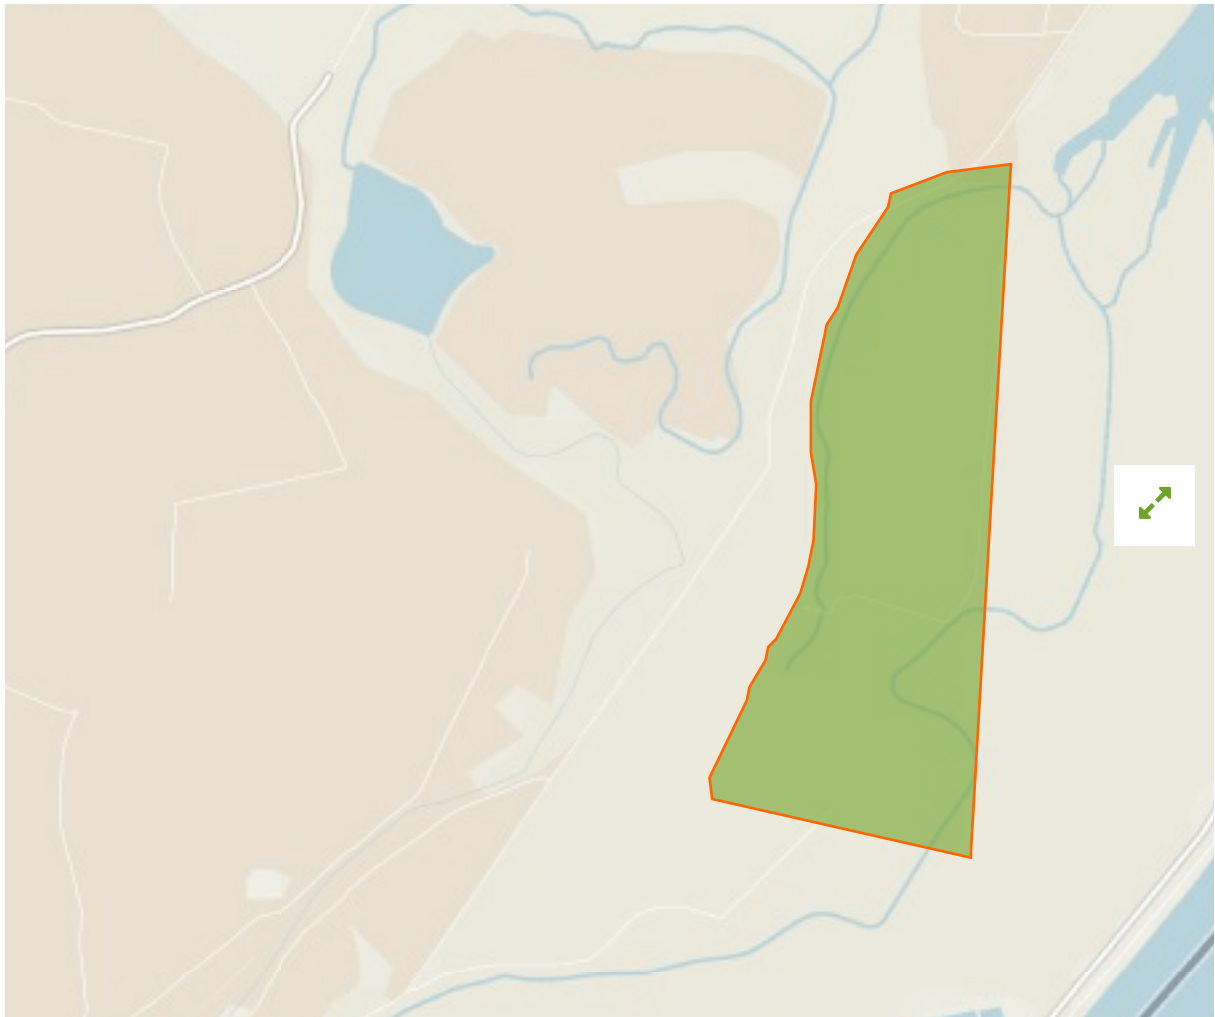

Forêt D'Offendorf in France

The designations employed and the presentation of material on this map do not imply the expression of any opinion whatsoever on the part of the Secretariat of the United Nations concerning the legal status of any country, territory, city or area or of its authorities, or concerning the delimitation of its frontiers or boundaries.

WDPA ID

39805

Reported Area

0.59 km²

European Environment Agency (EEA)

Management Effectiveness Evaluations

No information available

Attributes

English Designation

Landscape Protection Area

IUCN Category

V

WDPA ID Year of Designation Reported Area

322593

2.1 km²

Westliches Hanauer Land