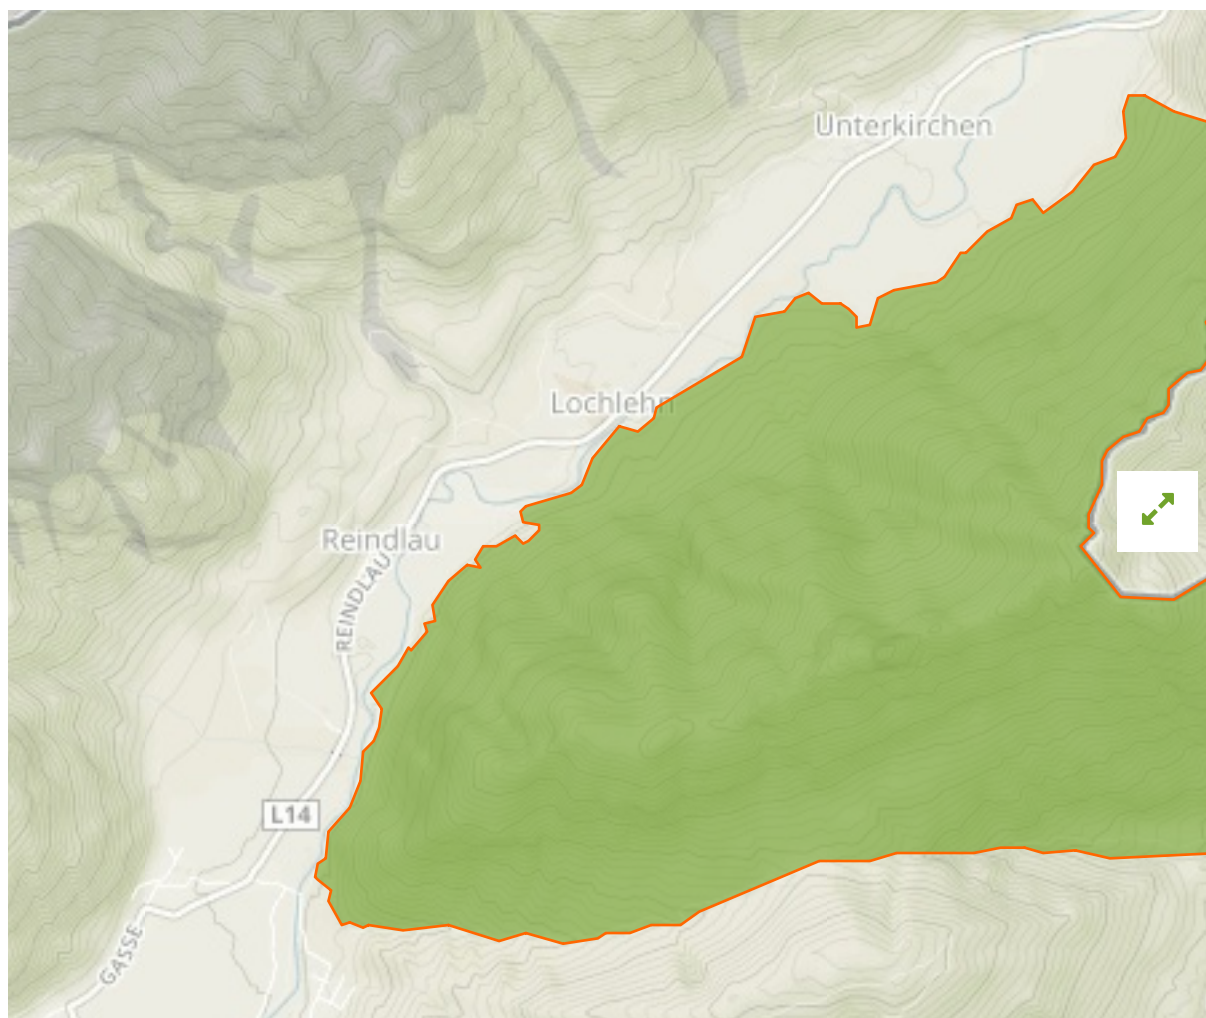

## Naturschutzgebiet Arnspitze in Austria

The designations employed and the presentation of material on this map do not imply the expression of any opinion whatsoever on the part of the Secretariat of the United Nations concerning the legal status of any country, territory, city or area or of its authorities, or concerning the delimitation of its frontiers or boundaries.

WDPA ID

---

**5434**

Reported Area

---

**11.65 km<sup>2</sup>**

## Transboundary sites

---