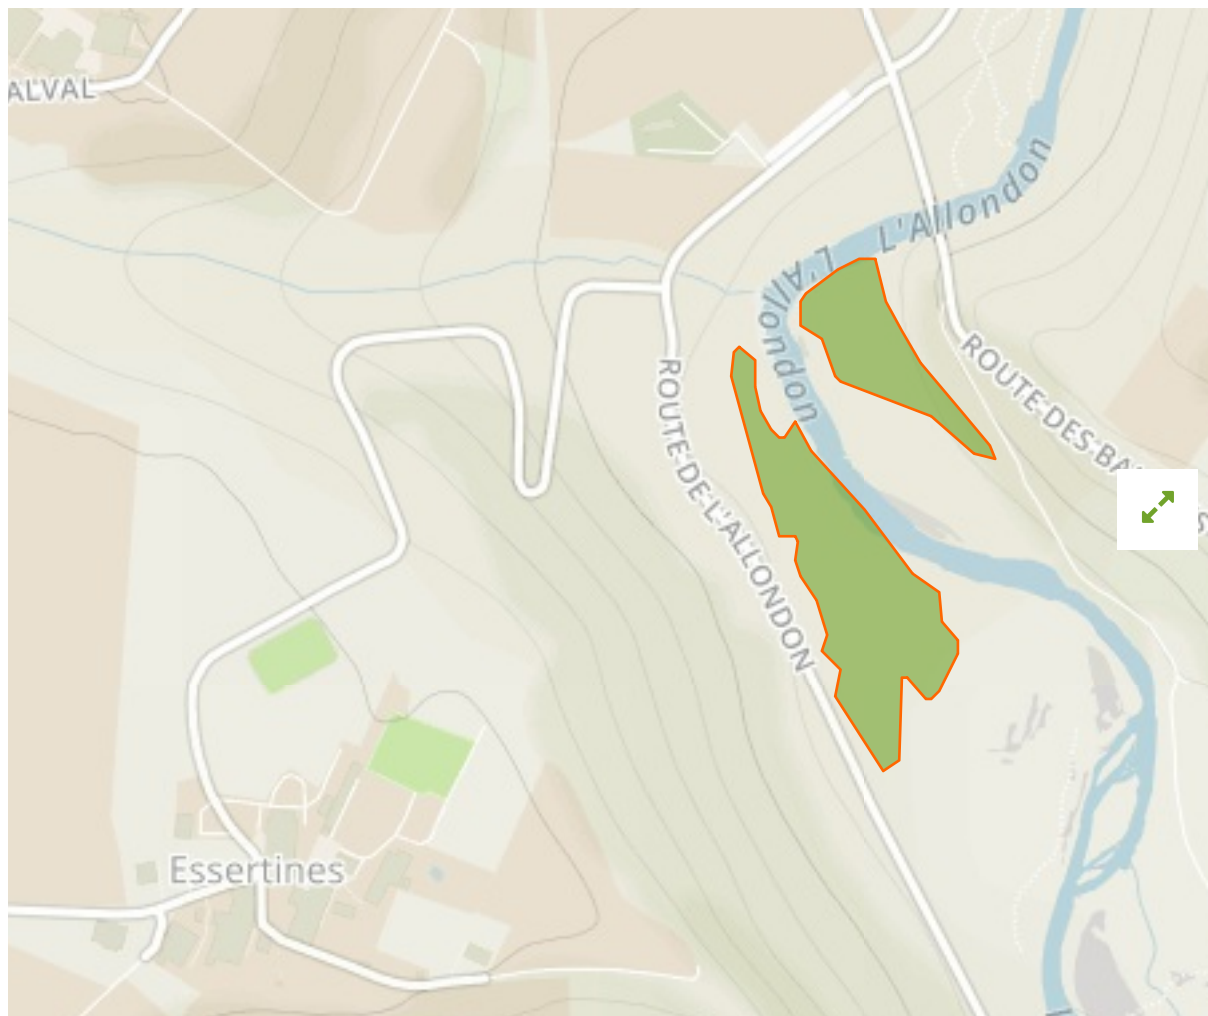

## Les Îles in Switzerland

The designations employed and the presentation of material on this map do not imply the expression of any opinion whatsoever on the part of the Secretariat of the United Nations concerning the legal status of any country, territory, city or area or of its authorities, or concerning the delimitation of its frontiers or boundaries.

WDPA ID

---

**555513452**

Reported Area

---

**0.02 km<sup>2</sup>**

### Site network breakdown

---

**IUCN Category**  
IV

**WDPA ID**      **Year of Designation**  
555513443

**Reported Area**  
0.0 km<sup>2</sup>

[Show all](#)