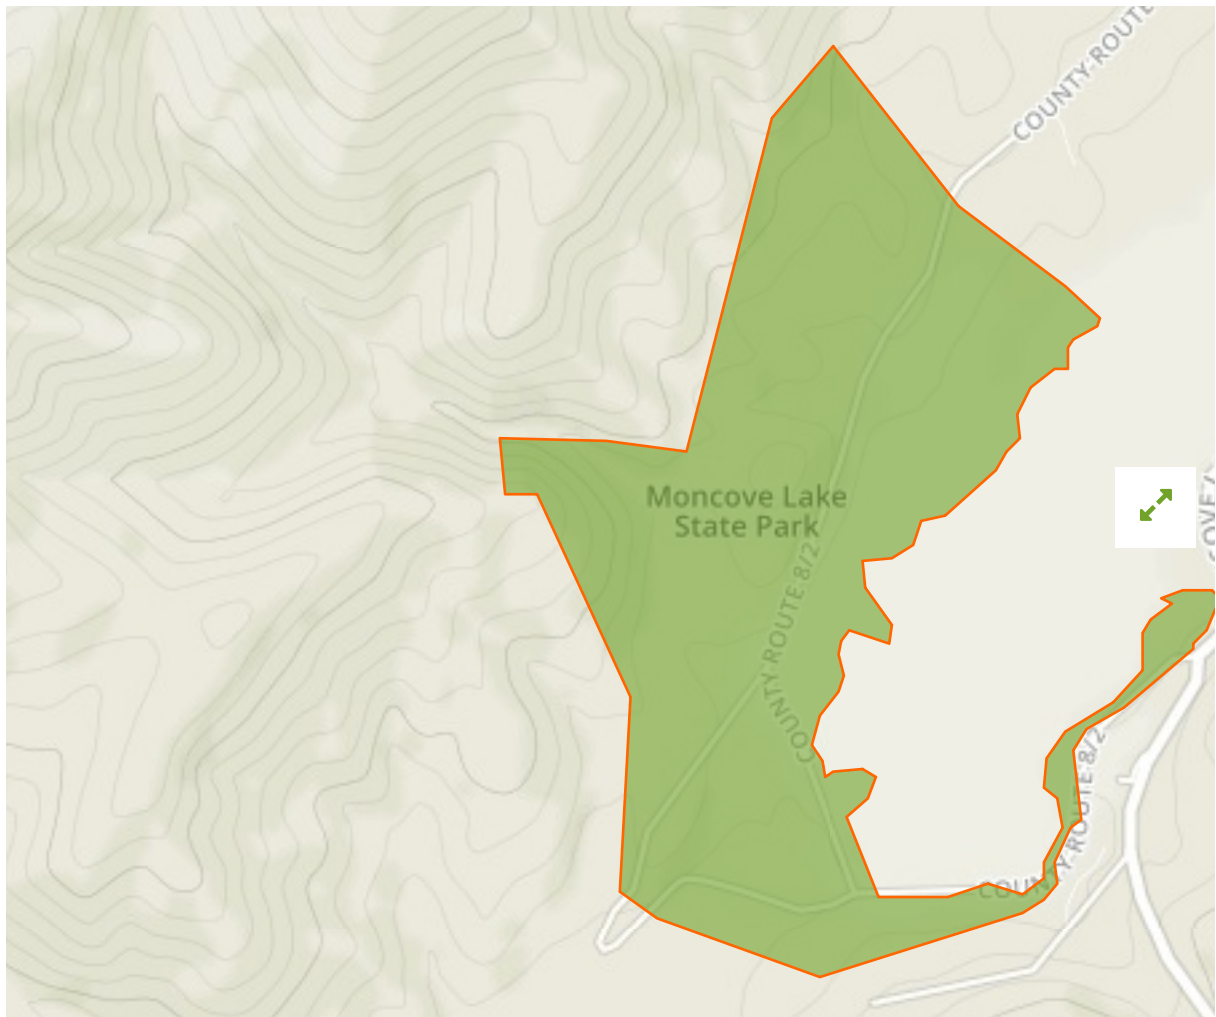

Moncove Lake in United States of America

The designations employed and the presentation of material on this map do not imply the expression of any opinion whatsoever on the part of the Secretariat of the United Nations concerning the legal status of any country, territory, city or area or of its authorities, or concerning the delimitation of its frontiers or boundaries.

WDPA ID

55551359

Reported Area

0.51 km²

Data Provider

US Geological Survey, Gap Analysis Program (GAP), National Operations Office, Boise State University

Management Effectiveness Evaluations

No information available

Attributes

Original Name	Moncove Lake
English Designation	State Park
IUCN Management Category	III
Status	Designated
Type of Designation	National
Status Year	Not Reported
Sublocation	US-WV
Governance Type	Sub-national ministry or agency
Management Authority	State Department of Natural Resources
Management Plan	Not Reported
International Criteria	Not Applicable