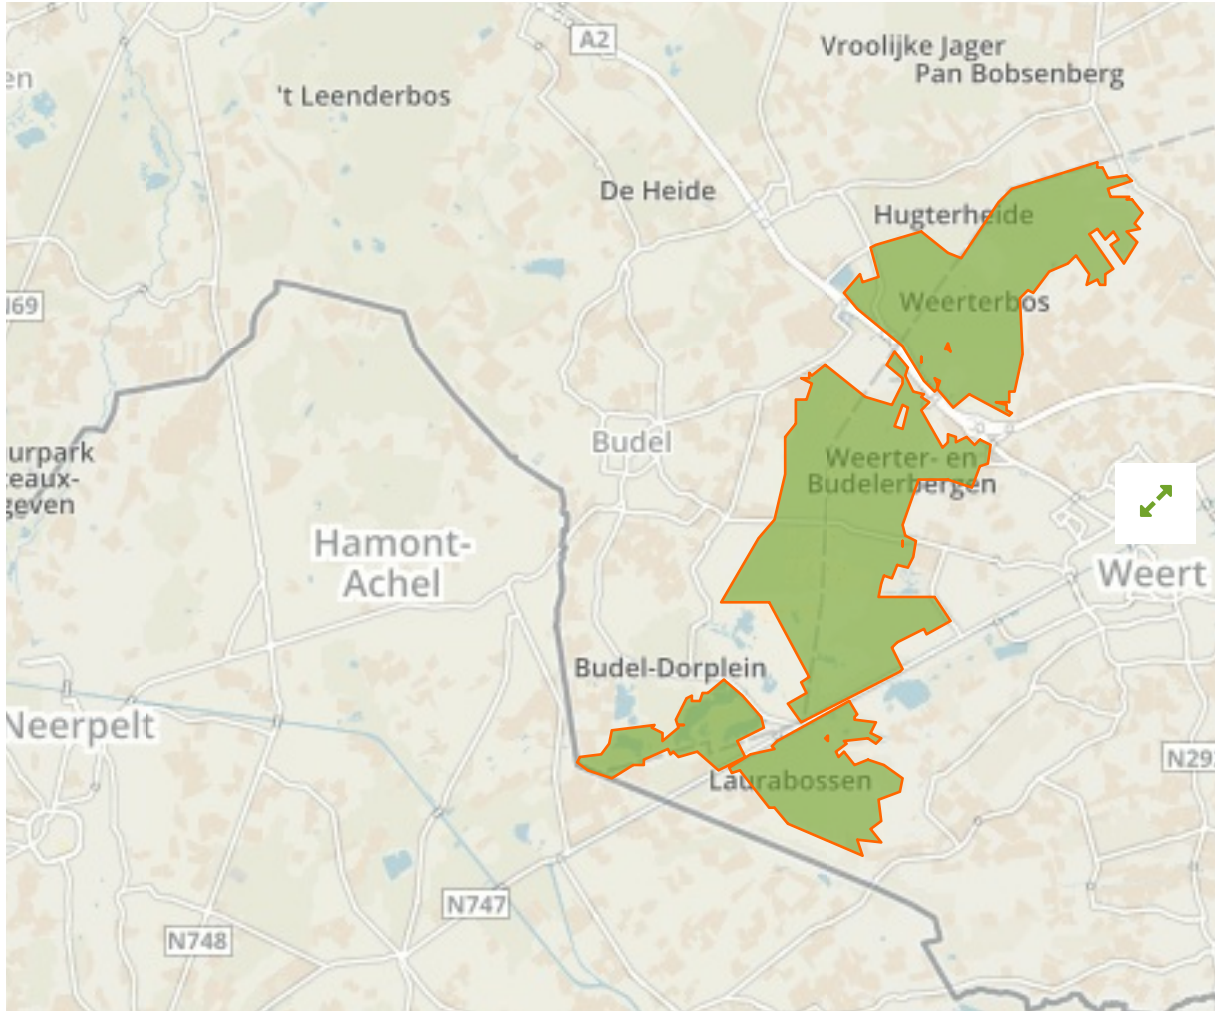

Weerter- en Budelerbergen & Ringselven in

Netherlands

The designations employed and the presentation of material on this map do not imply the expression of any opinion whatsoever on the part of the Secretariat of the United Nations concerning the legal status of any country, territory, city or area or of its authorities, or concerning the delimitation of its frontiers or boundaries.

WDPA ID

555514246

Reported Area

31.64 km²

Data Provider

European Environment Agency (EEA)

Management Effectiveness Evaluations

No information available

WDPA ID **Year of Designation**
178550

Reported Area
1.8 km²

Het Stamprooierbroek, St.-Maartensheide en omgeving (inclusief Lozerheide en Smeethof)

in Belgium

English Designation
Flemish Ecological Network (Flemish Region)

IUCN Category
Not Assigned

WDPA ID **Year of Designation**
333250

Reported Area
19.0 km²

Abeek met aangrenzende moerasgebieden

in Belgium

English Designation
Certified Nature Reserve (Flemish Region)

IUCN Category
IV