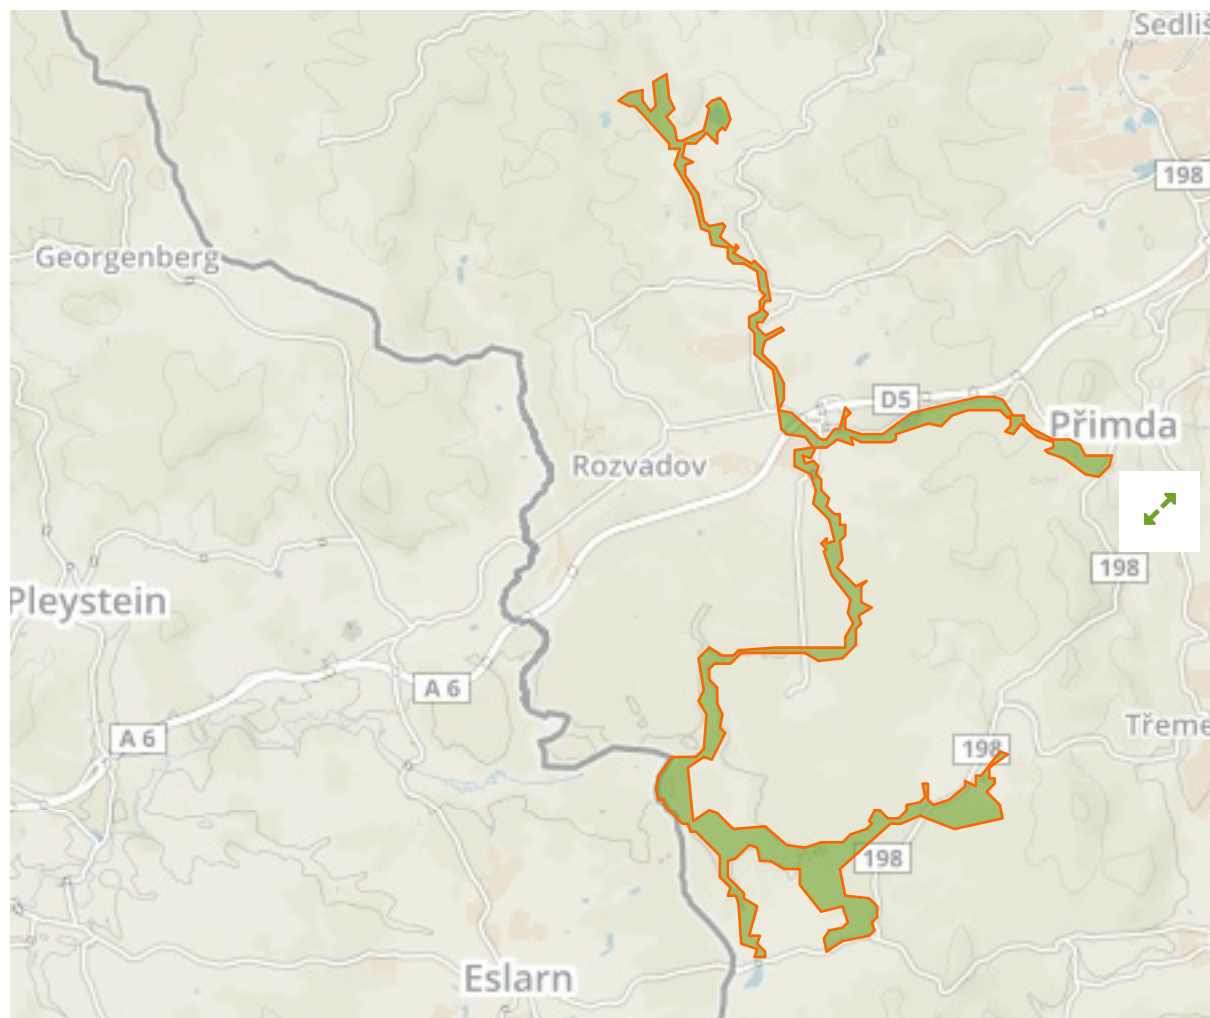

Kateřinský a Nivní potok in Czech Republic

The designations employed and the presentation of material on this map do not imply the expression of any opinion whatsoever on the part of the Secretariat of the United Nations concerning the legal status of any country, territory, city or area or of its authorities, or concerning the delimitation of its frontiers or boundaries.

WDPA ID

555516985

Reported Area

9.8 km²

Management Effectiveness Evaluations

No information available

Attributes

Original Name **Kateřinský a Nivní potok**

WDPA ID

555537769

Year of Designation

1.7 km²

Reported Area

Torflohe

in Germany

English Designation