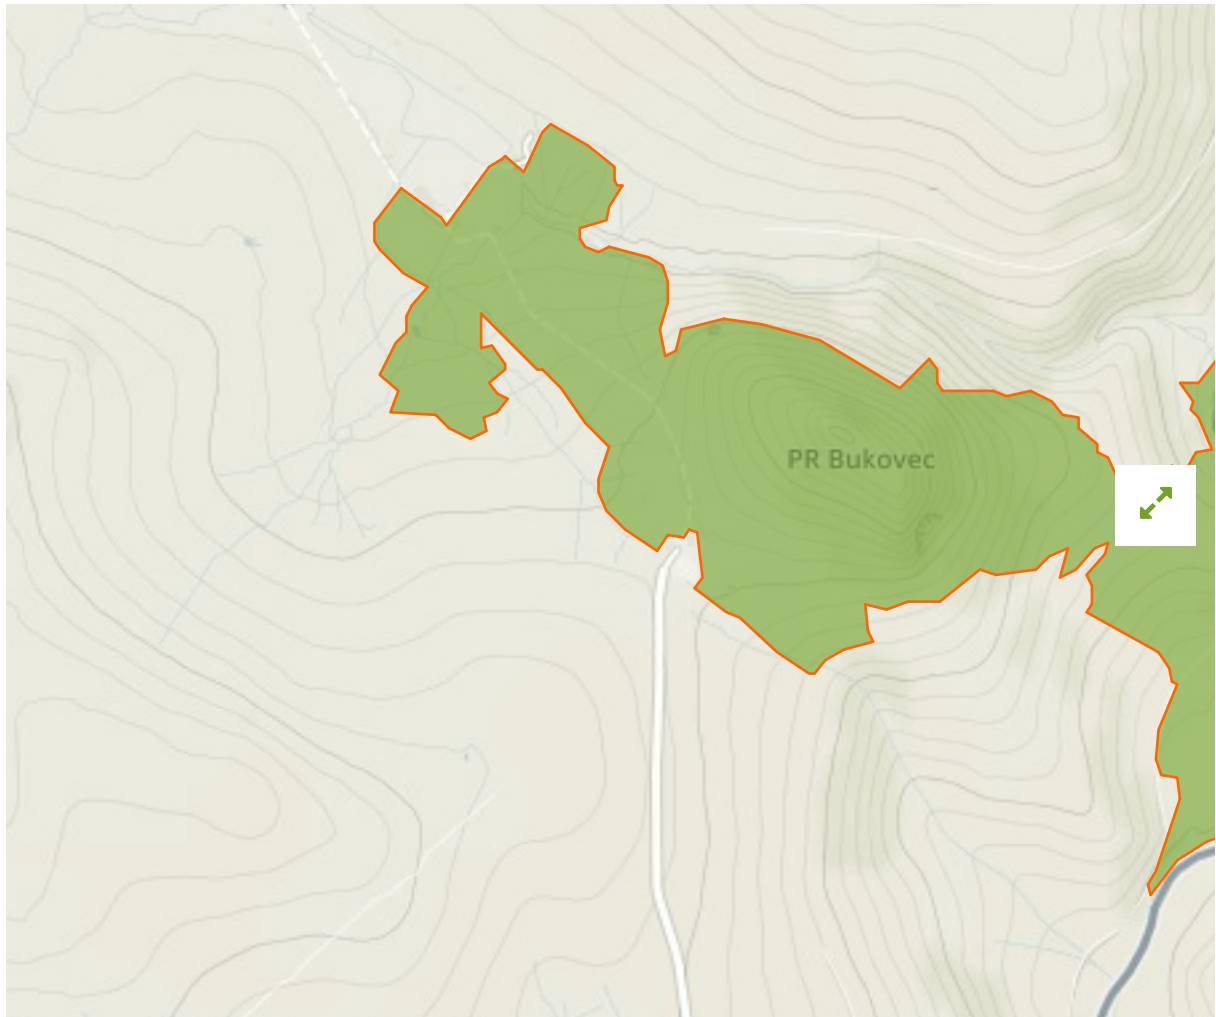

Bukovec in Czech Republic

The designations employed and the presentation of material on this map do not imply the expression of any opinion whatsoever on the part of the Secretariat of the United Nations concerning the legal status of any country, territory, city or area or of its authorities, or concerning the delimitation of its frontiers or boundaries.

WDPA ID

555517177

Reported Area

1.2 km²

Management Effectiveness Evaluations

No information available

Attributes

Original Name [Bukovec](#)

WDPA ID Year of Designation Reported Area

343650

0.0 km²

Jizerské Hory

in Czech Republic

English Designation

Protected Landscape Area

IUCN Category