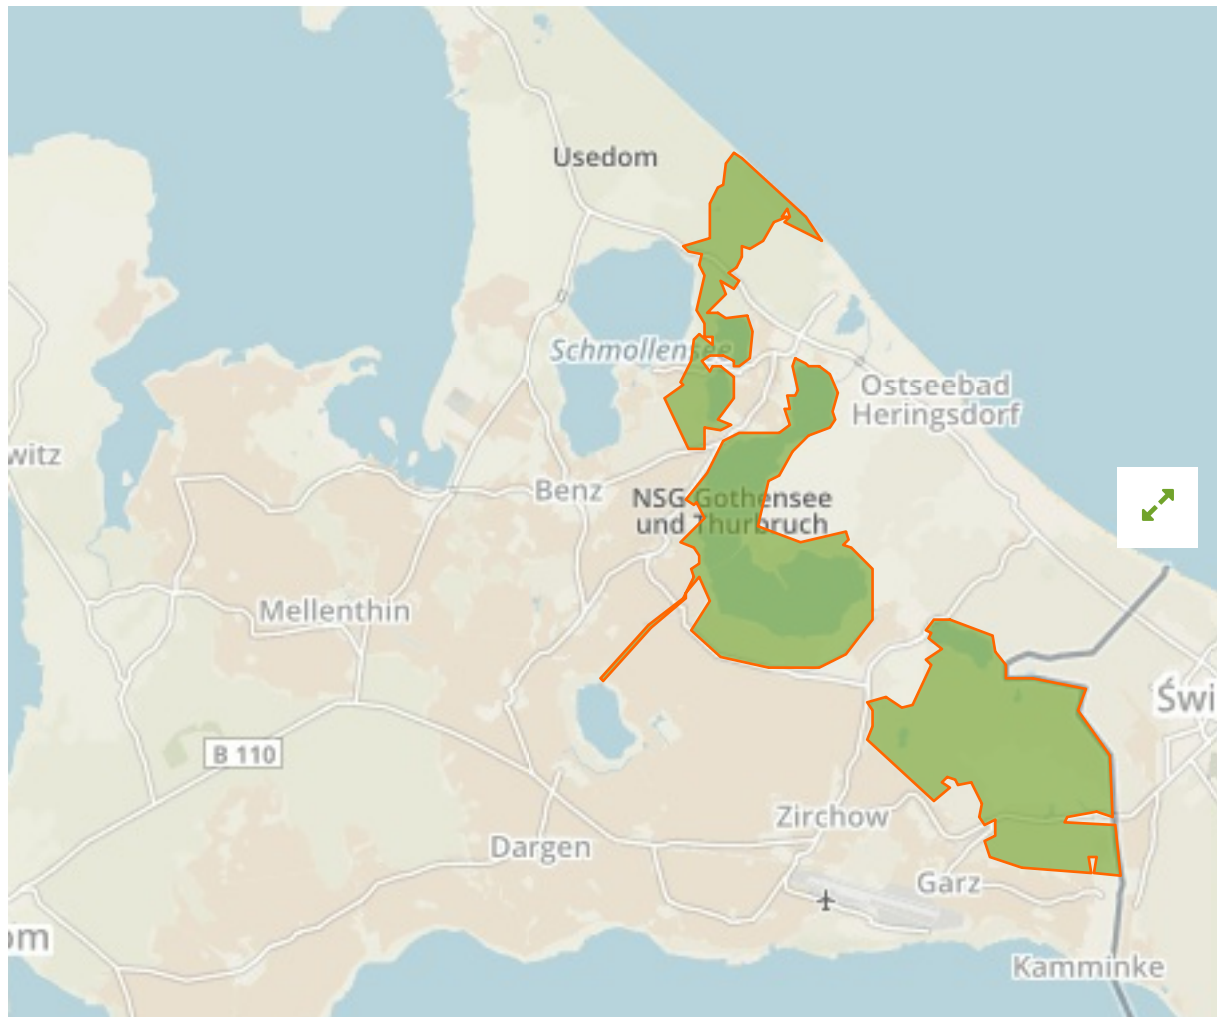

Ostusedomer Hügelland in Germany

The designations employed and the presentation of material on this map do not imply the expression of any opinion whatsoever on the part of the Secretariat of the United Nations concerning the legal status of any country, territory, city or area or of its authorities, or concerning the delimitation of its frontiers or boundaries.

WDPA ID

555518033

Reported Area

22.99 km²

Management Effectiveness Evaluations

No information available

Attributes

Original Name	Ostusedomer Hügelland
English Designation	Site of Community Importance (Habitats Directive)
IUCN Management Category	Not Reported
Status	Designated
Type of Designation	Regional
Status Year	2004
Sublocation	
Governance Type	Federal or national ministry or agency
Management Authority	StALU VP Staatliches Amt für Landwirtschaft und Umwelt Vorpommern
Management Plan	View Management Plan
International Criteria	Not Applicable

Site network breakdown

Transboundary sites

Golm

in Germany

Zerninsee-Senke

in Germany

English Designation
Nature Reserve

IUCN Category
IV

WDPA ID Year of Designation
163281

Reported Area
0.3 km²

Insel Usedom mit Festlandgürtel
in Germany

English Designation
Landscape Protection Area

IUCN Category
V

WDPA ID Year of Designation
321957

Reported Area
363.2 km²