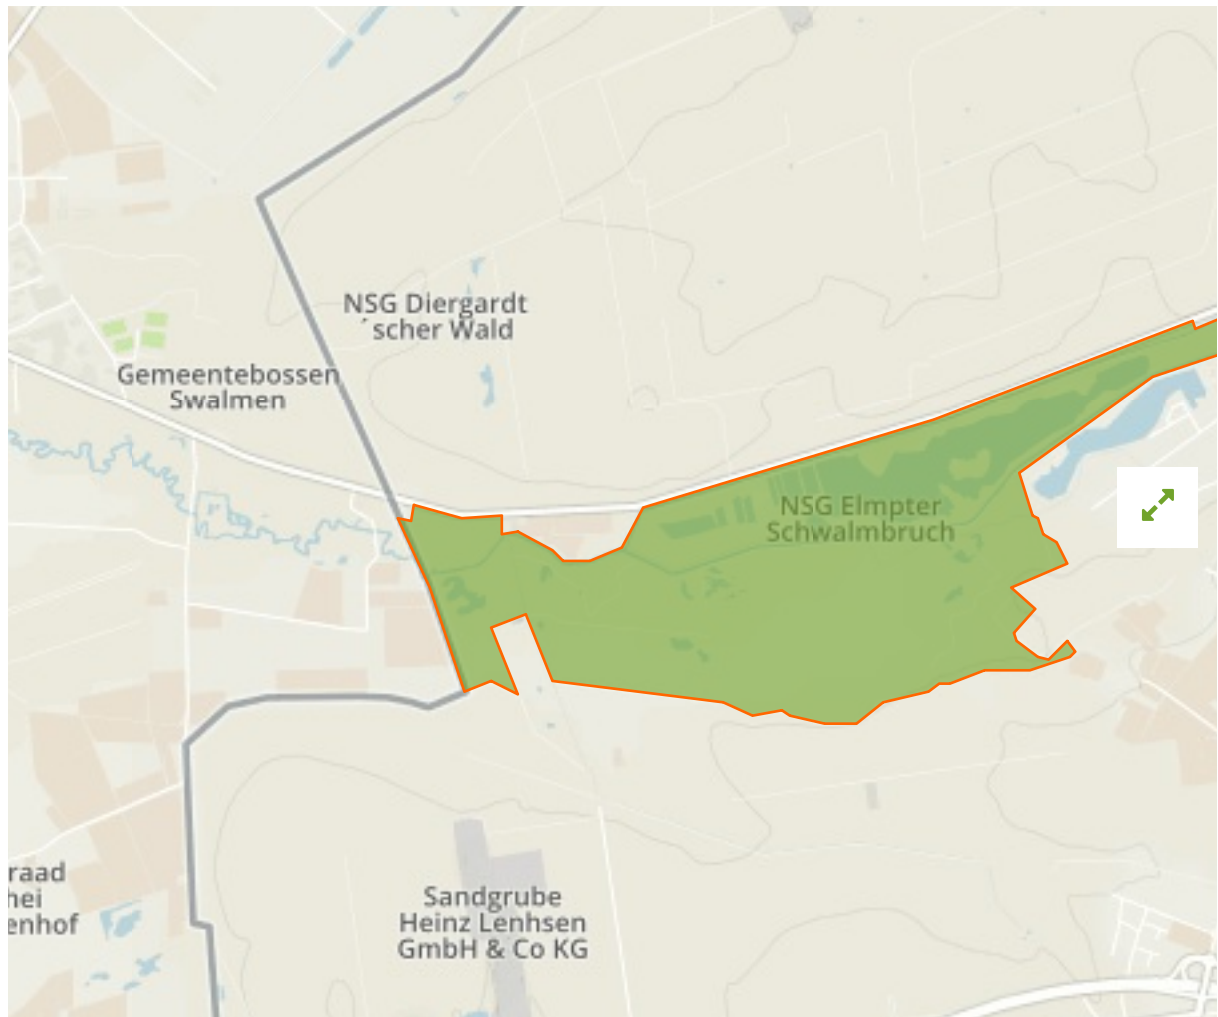

Elmpter Schwalmbruch in Germany

The designations employed and the presentation of material on this map do not imply the expression of any opinion whatsoever on the part of the Secretariat of the United Nations concerning the legal status of any country, territory, city or area or of its authorities, or concerning the delimitation of its frontiers or boundaries.

WDPA ID

555520009

Reported Area

2.86 km²

Management Effectiveness Evaluations

No information available

Attributes

Original Name	Elmpter Schwalmbruch
English Designation	Site of Community Importance (Habitats Directive)
IUCN Management Category	Not Reported
Status	Designated
Type of Designation	Regional
Status Year	2000
Sublocation	
Governance Type	Federal or national ministry or agency
Management Authority	Not Reported
Management Plan	Not Reported
International Criteria	Not Applicable

Site network breakdown

Transboundary sites

Nsg Diergardt'Scher Wald

in Germany

Nsg Elmpter Schwalmbruch

in Germany

English Designation
Nature Reserve

IUCN Category
IV

IUCN Category
Not Reported

WDPA ID Year of Designation
555537536

Reported Area
72.2 km²

[Show all](#)