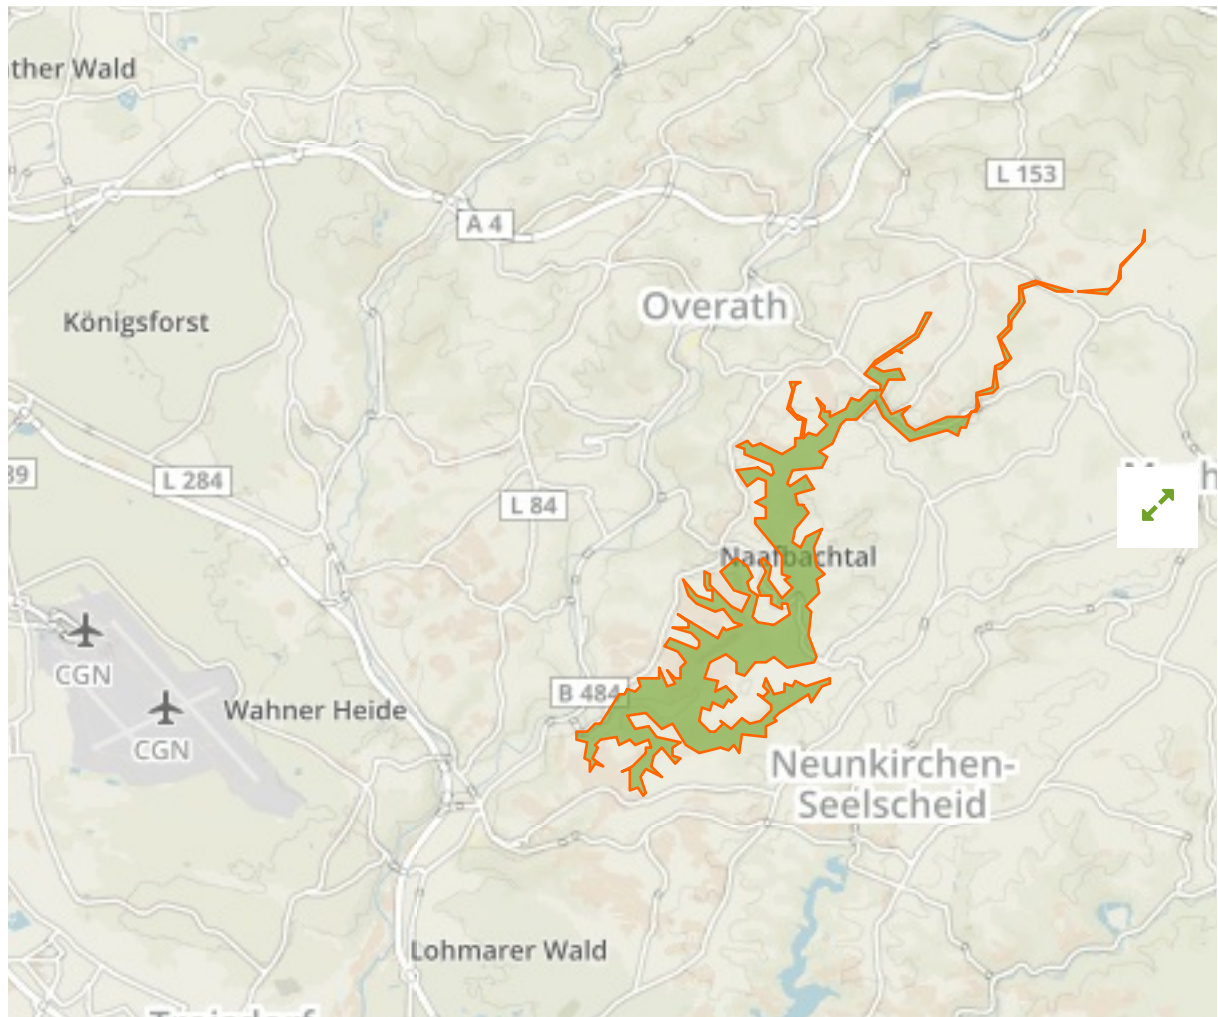

## Naafbachtal in Germany

The designations employed and the presentation of material on this map do not imply the expression of any opinion whatsoever on the part of the Secretariat of the United Nations concerning the legal status of any country, territory, city or area or of its authorities, or concerning the delimitation of its frontiers or boundaries.

WDPA ID

**555520446**

Reported Area

**9.24 km<sup>2</sup>**