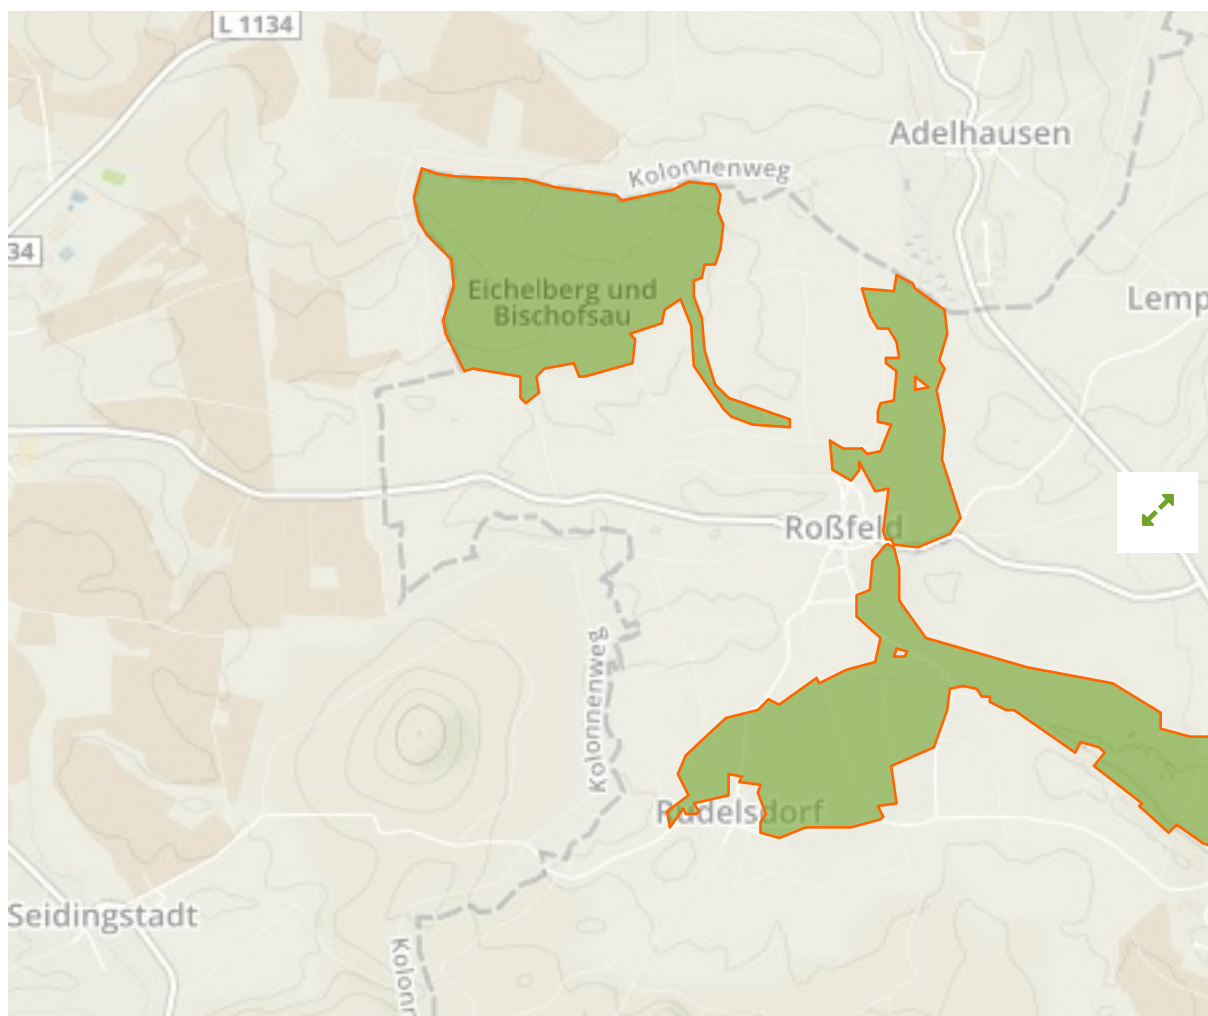

# Rodachau mit Bischofsau westlich Bad Rodach in Germany

The designations employed and the presentation of material on this map do not imply the expression of any opinion whatsoever on the part of the Secretariat of the United Nations concerning the legal status of any country, territory, city or area or of its authorities, or concerning the delimitation of its frontiers or boundaries.

WDPA ID

**555521019**

Reported Area

**2.66 km<sup>2</sup>**