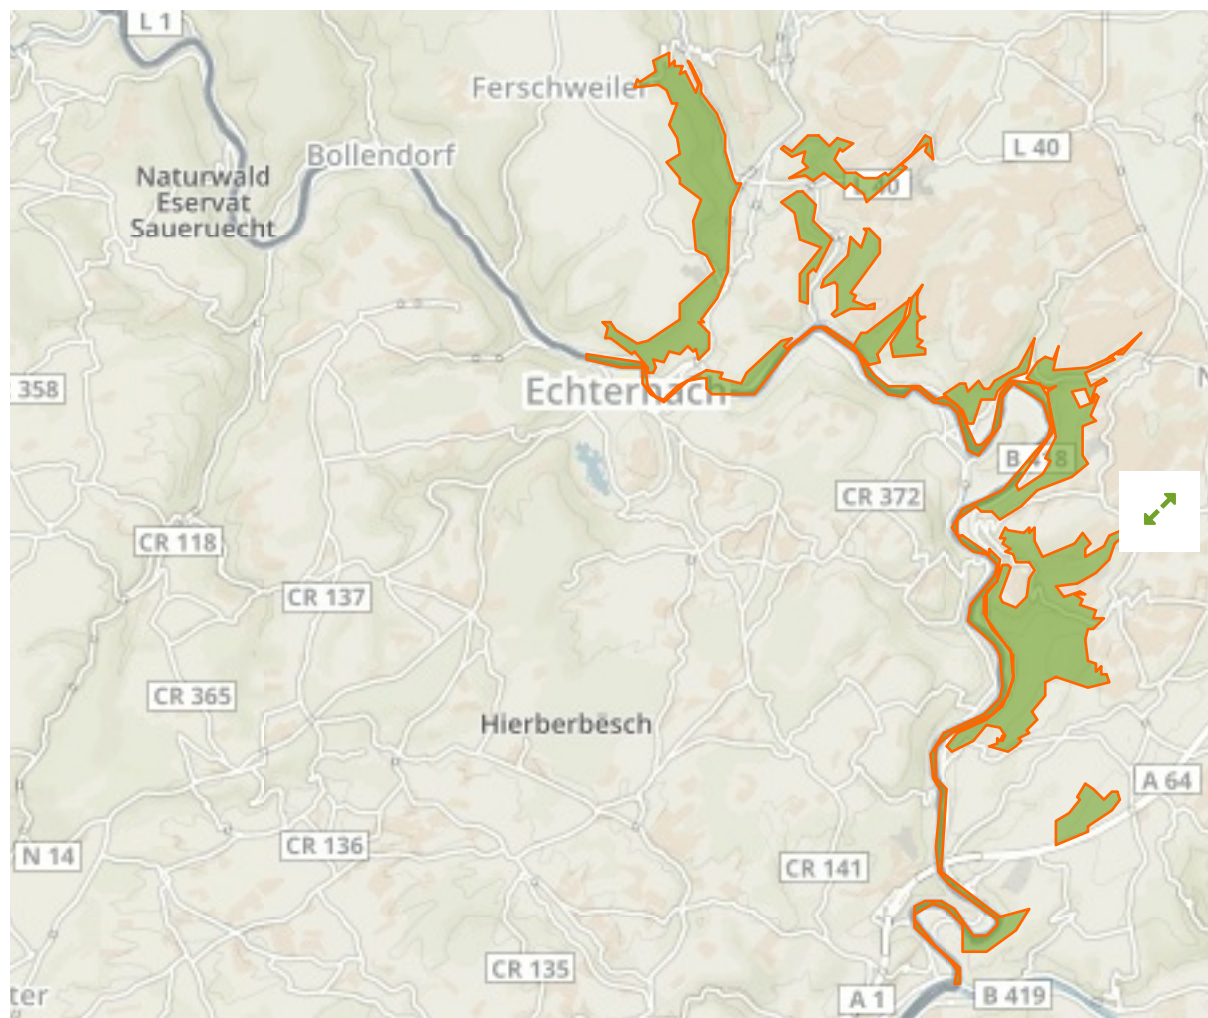

Sauertal und Seitentäler in Germany

The designations employed and the presentation of material on this map do not imply the expression of any opinion whatsoever on the part of the Secretariat of the United Nations concerning the legal status of any country, territory, city or area or of its authorities, or concerning the delimitation of its frontiers or boundaries.

WDPA ID

555521386

Reported Area

18.79 km²

Management Effectiveness Evaluations

No information available

Attributes

Original Name	Sauertal und Seitentäler
English Designation	Site of Community Importance (Habitats Directive)
IUCN Management Category	Not Reported
Status	Designated
Type of Designation	Regional
Status Year	2004
Sublocation	
Governance Type	Federal or national ministry or agency
Management Authority	Not Reported
Management Plan	Not Reported
International Criteria	Not Applicable

Site network breakdown

Transboundary sites

Kelterdell Und Kuckuckslay Bei Echternachbrueck

in Germany

Vallée De L'Ernz Noire / Beaufort / Berdorf

in Luxembourg

English Designation
Nature Reserve

IUCN Category
Not Assigned

[Show all](#)

Reported Area
15.3 km²