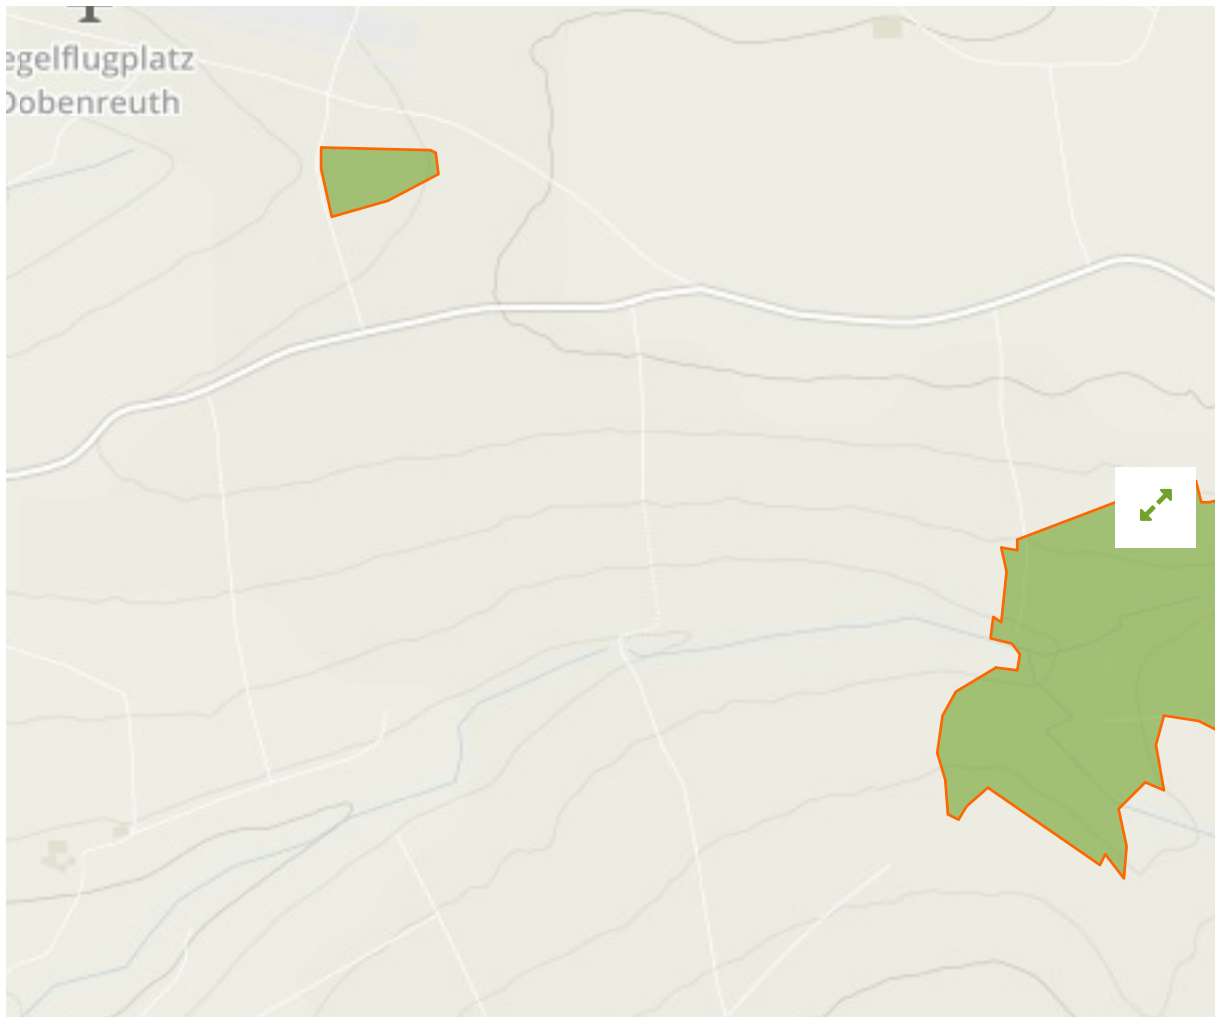

## Flachmoore bei Kunreuth in Germany

The designations employed and the presentation of material on this map do not imply the expression of any opinion whatsoever on the part of the Secretariat of the United Nations concerning the legal status of any country, territory, city or area or of its authorities, or concerning the delimitation of its frontiers or boundaries.

WDPA ID

---

**555521470**

Reported Area

---

**0.14 km<sup>2</sup>**