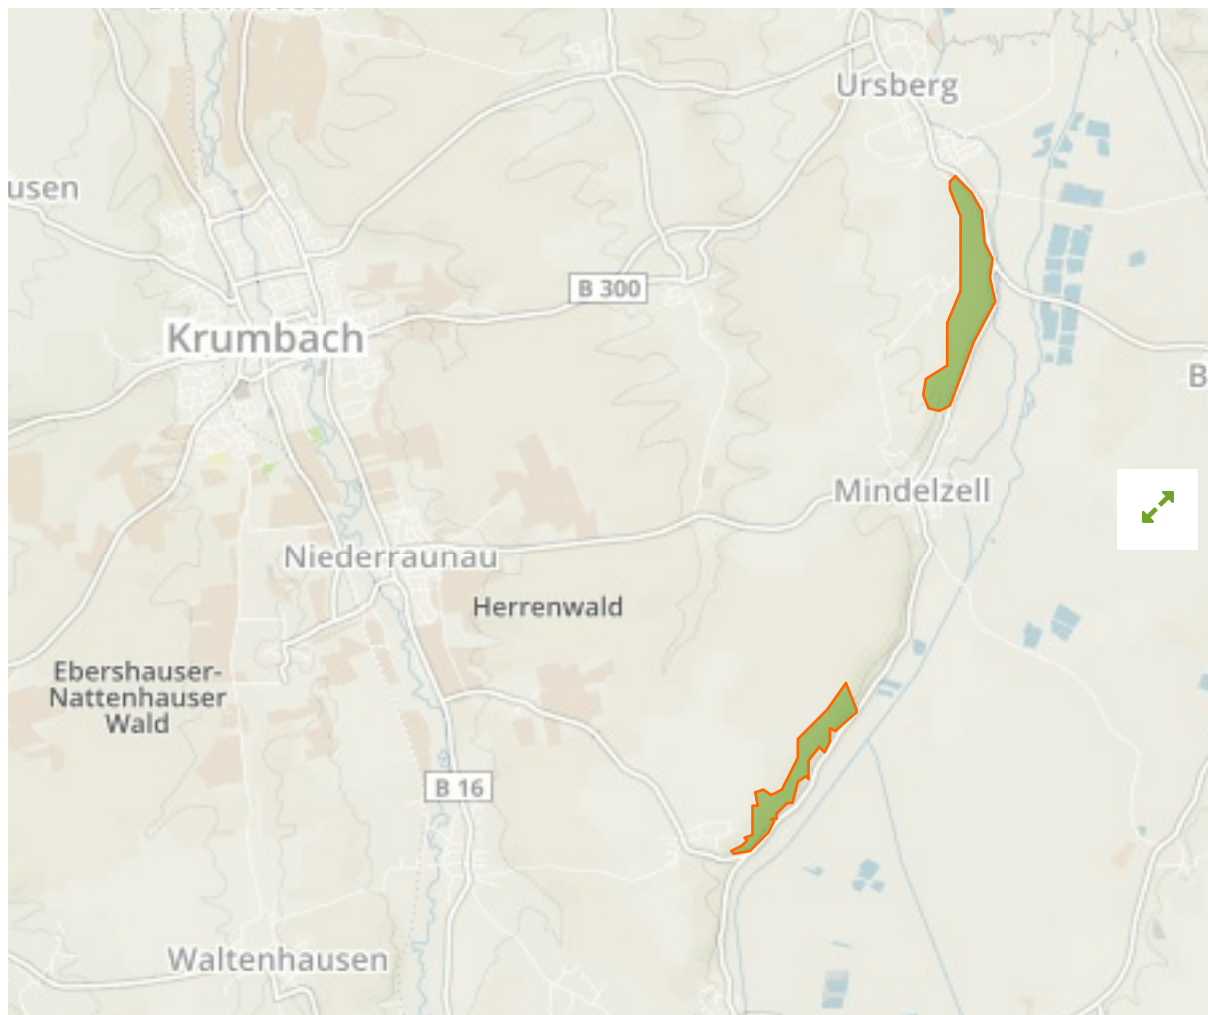

Mindelhänge zwischen Winzer und Mindelzell in Germany

The designations employed and the presentation of material on this map do not imply the expression of any opinion whatsoever on the part of the Secretariat of the United Nations concerning the legal status of any country, territory, city or area or of its authorities, or concerning the delimitation of its frontiers or boundaries.

WDPA ID

55552013

Reported Area

0.9 km²

Management Effectiveness Evaluations

No information available

Attributes

Original Name	Mindelhänge zwischen Winzer und Mindelzell
English Designation	Site of Community Importance (Habitats Directive)
IUCN Management Category	Not Reported
Status	Designated
Type of Designation	Regional
Status Year	2000
Sublocation	
Governance Type	Federal or national ministry or agency
Management Authority	Bayern: Ministerium Bayerisches Staatsministerium für Landesentwicklung und Umweltfragen
Management Plan	View Management Plan
International Criteria	Not Applicable