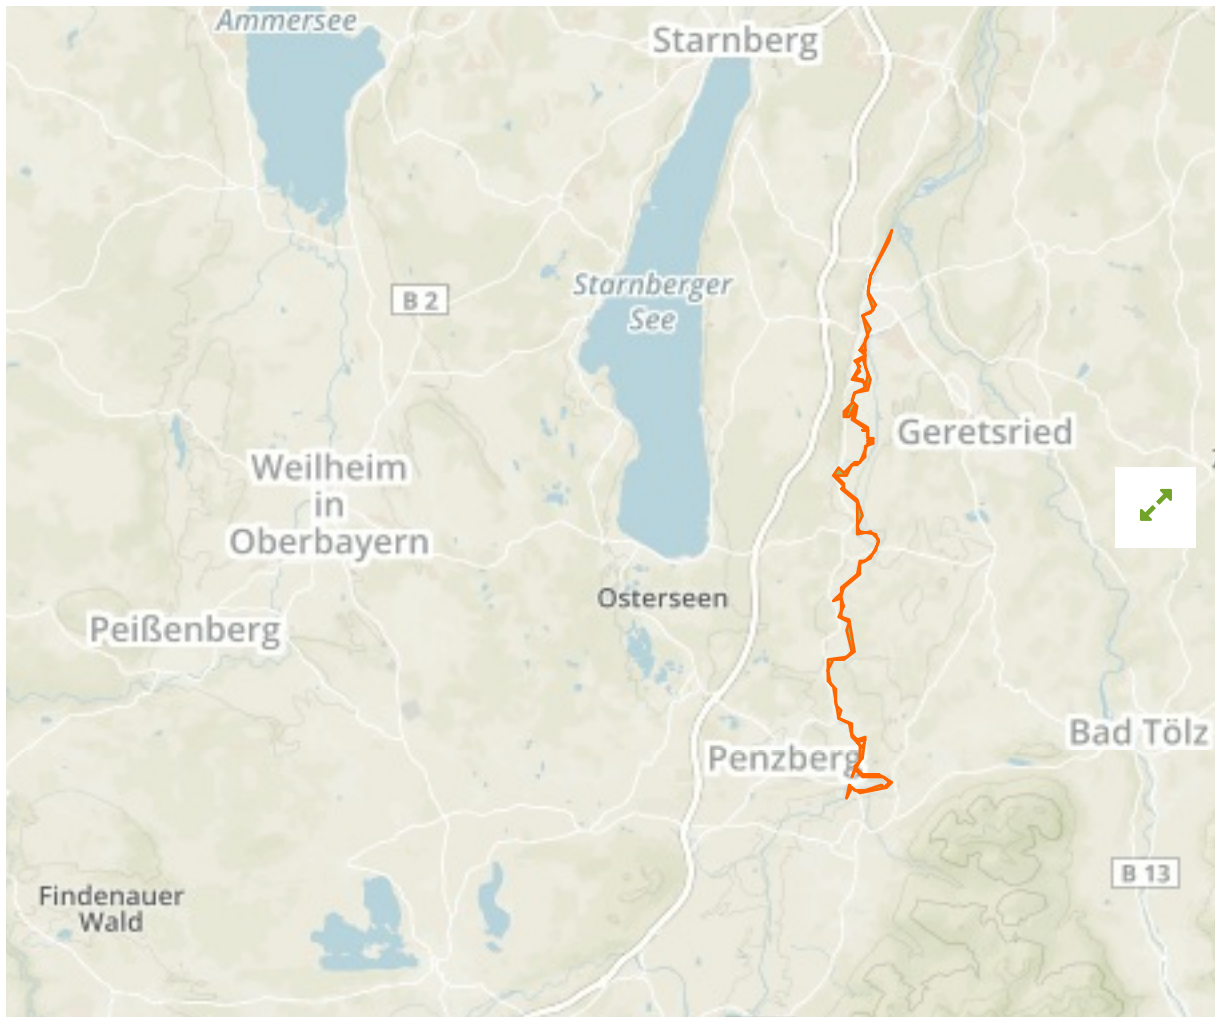

## Loisach in Germany

The designations employed and the presentation of material on this map do not imply the expression of any opinion whatsoever on the part of the Secretariat of the United Nations concerning the legal status of any country, territory, city or area or of its authorities, or concerning the delimitation of its frontiers or boundaries.

WDPA ID

---

**555522187**

Reported Area

---

**1.96 km<sup>2</sup>**