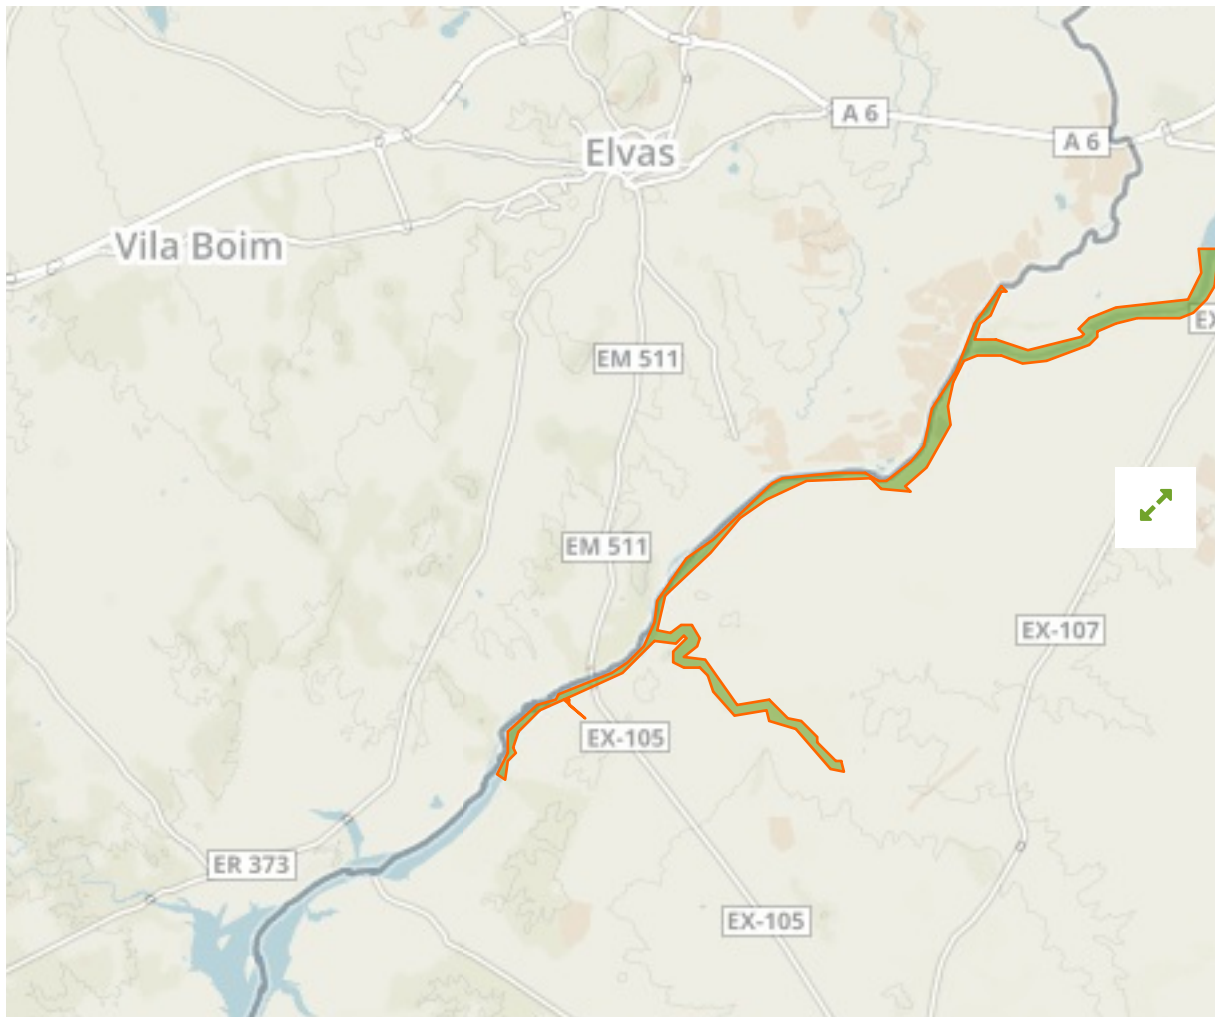

Río Guadiana Internacional in Spain

The designations employed and the presentation of material on this map do not imply the expression of any opinion whatsoever on the part of the Secretariat of the United Nations concerning the legal status of any country, territory, city or area or of its authorities, or concerning the delimitation of its frontiers or boundaries.

WDPA ID

555523566

Reported Area

6.55 km²

Management Effectiveness Evaluations

No information available

Attributes

Original Name	Río Guadiana Internacional
English Designation	Site of Community Importance (Habitats Directive)
IUCN Management Category	Not Assigned
Status	Designated
Type of Designation	Regional
Status Year	1997
Sublocation	
Governance Type	Sub-national ministry or agency
Management Authority	Junta de Extremadura. Consejería de Medio Ambiente y Rural; Políticas Agrarias y Territorio. Dirección General de Medio Ambiente
Management Plan	View Management Plan
International Criteria	Not Applicable

WDPA ID Year of Designation

555531102

Reported Area

24.6 km²