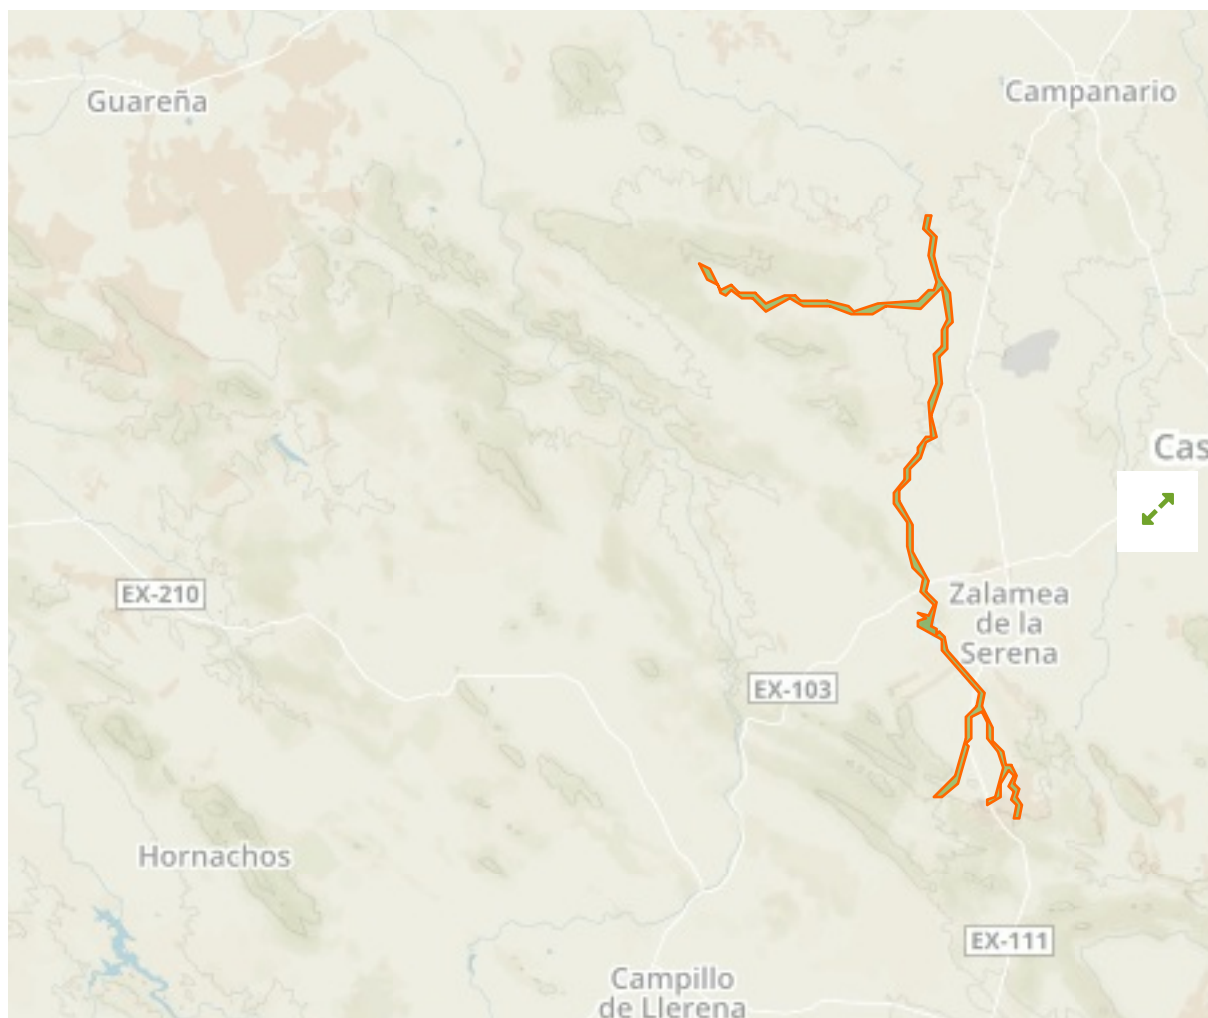

## Río Ortega in Spain

The designations employed and the presentation of material on this map do not imply the expression of any opinion whatsoever on the part of the Secretariat of the United Nations concerning the legal status of any country, territory, city or area or of its authorities, or concerning the delimitation of its frontiers or boundaries.

WDPA ID

---

**555523582**

Reported Area

---

**10.8 km<sup>2</sup>**