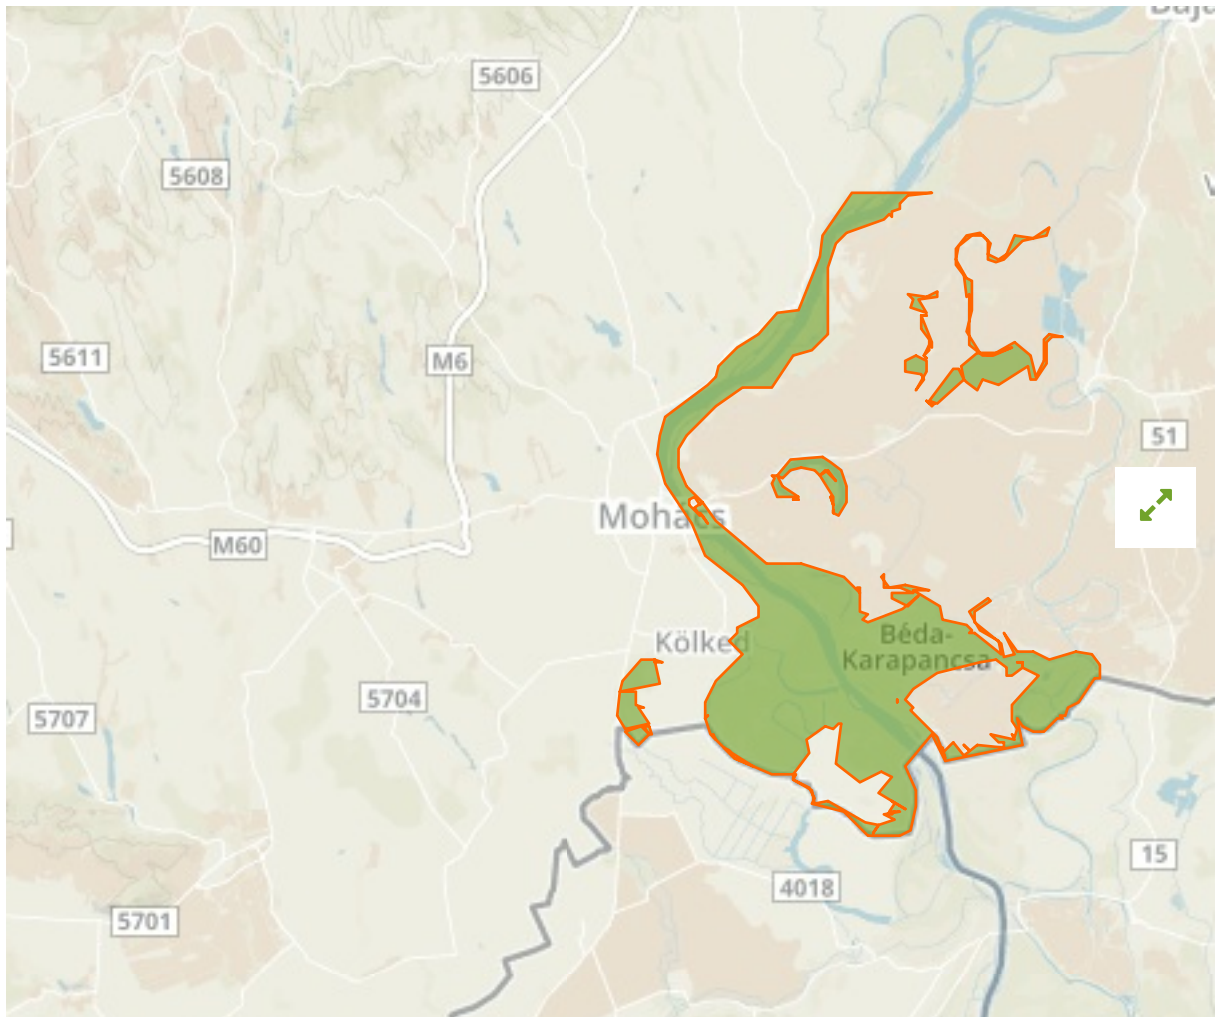

Béda-Karapancsa in Hungary

The designations employed and the presentation of material on this map do not imply the expression of any opinion whatsoever on the part of the Secretariat of the United Nations concerning the legal status of any country, territory, city or area or of its authorities, or concerning the delimitation of its frontiers or boundaries.

WDPA ID

555527335

Reported Area

107.98 km²

Management Effectiveness Evaluations

No information available

Attributes

Original Name **Béda-Karapancsa**

in Serbia

English Designation

Nature Reserve

IUCN Category

IV

WDPA ID Year of Designation Reported Area

328846

196.5 km²

663.4 km²

Dunav - Vukovar

in Croatia

English Designation

Site of Community Importance (Habitats Directive)

IUCN Category

Not Reported

WDPA ID	Year of Designation	Reported Area
555578157		133.6 km ²