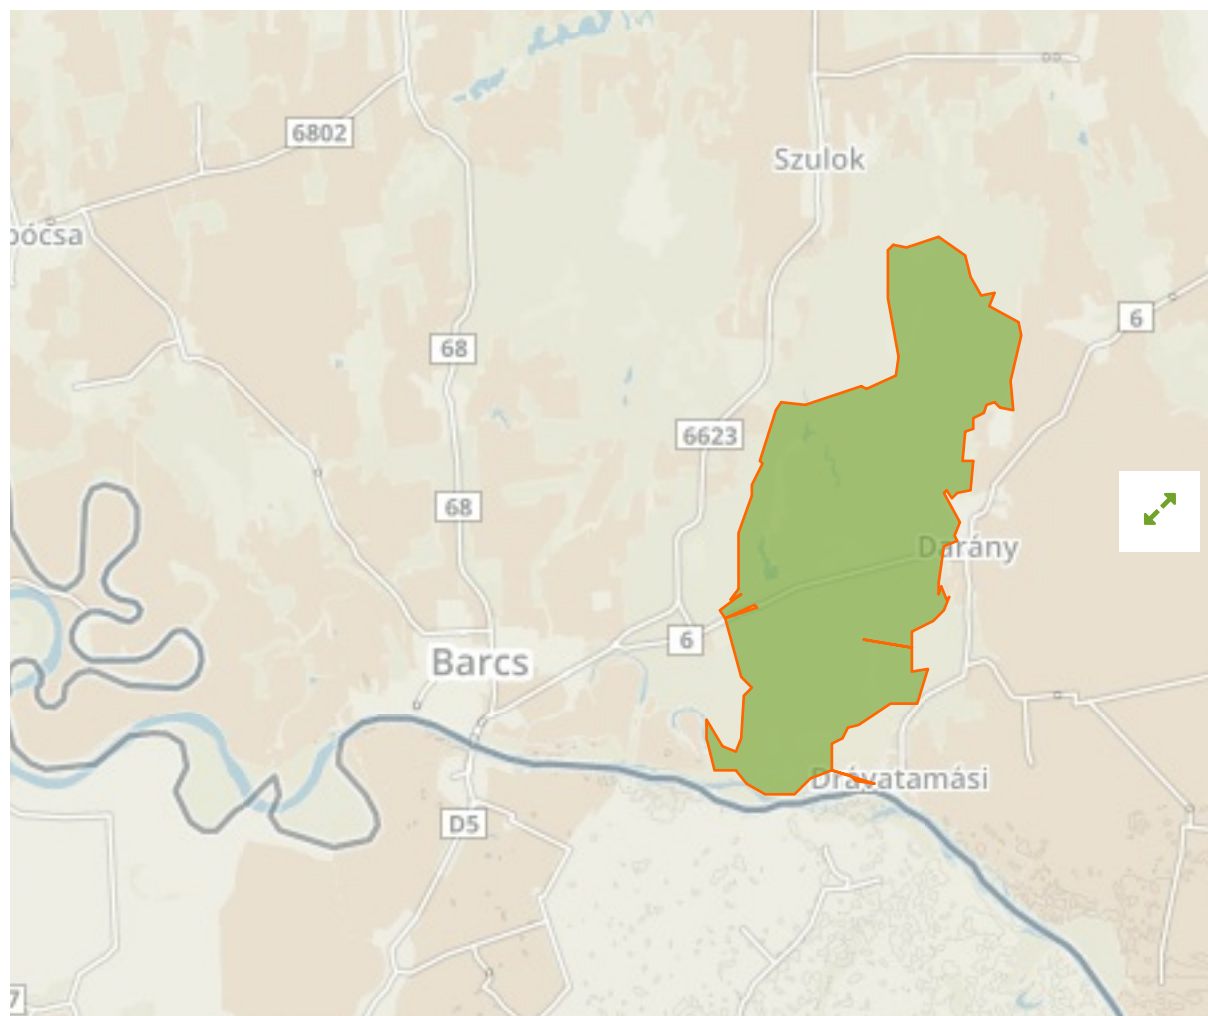

Darányi borókás in Hungary

The designations employed and the presentation of material on this map do not imply the expression of any opinion whatsoever on the part of the Secretariat of the United Nations concerning the legal status of any country, territory, city or area or of its authorities, or concerning the delimitation of its frontiers or boundaries.

WDPA ID

555527340

Reported Area

34.79 km²

Management Effectiveness Evaluations

No information available

Attributes

Original Name Darányi borókás

Nature Reserve

IUCN Category

IV

WDPA ID Year of Designation Reported Area

328846

196.5 km²

Širinski Otok

in Croatia

in Croatia

English Designation

Significant Landscape

IUCN Category

Not Reported

WDPA ID Year of Designation Reported Area

377828

8.0 km²