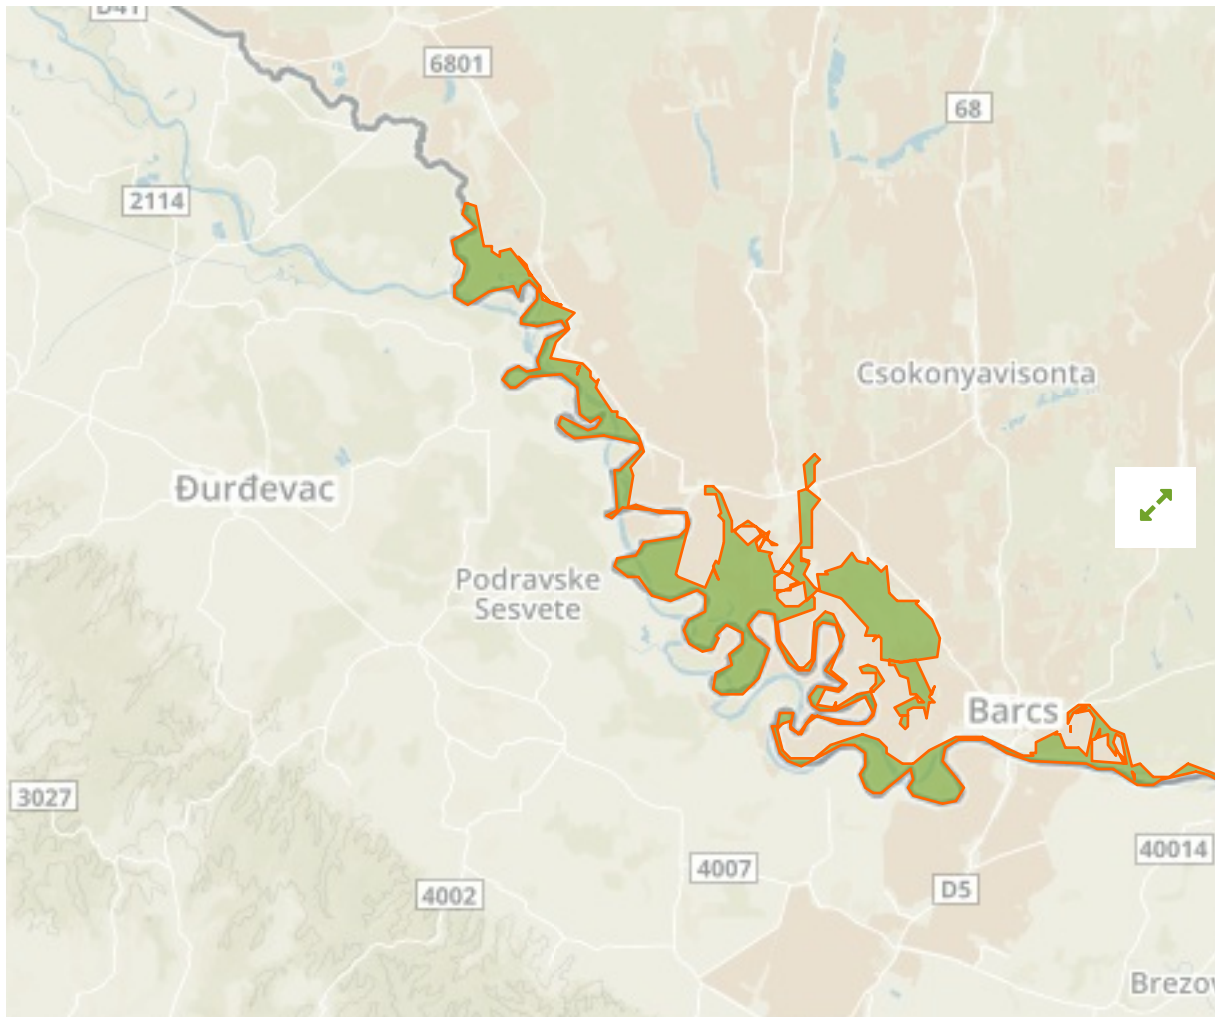

Közép-Dráva in Hungary

The designations employed and the presentation of material on this map do not imply the expression of any opinion whatsoever on the part of the Secretariat of the United Nations concerning the legal status of any country, territory, city or area or of its authorities, or concerning the delimitation of its frontiers or boundaries.

WDPA ID

555527345

Reported Area

62.75 km²

Management Effectiveness Evaluations

No information available

Attributes

Original Name **Közép-Dráva**

in Serbia

English Designation

Nature Reserve

IUCN Category

IV

WDPA ID Year of Designation Reported Area

328846

196.5 km²

WDPA ID Year of Designation Reported Area

377843

2.9 km²

[Show all](#)