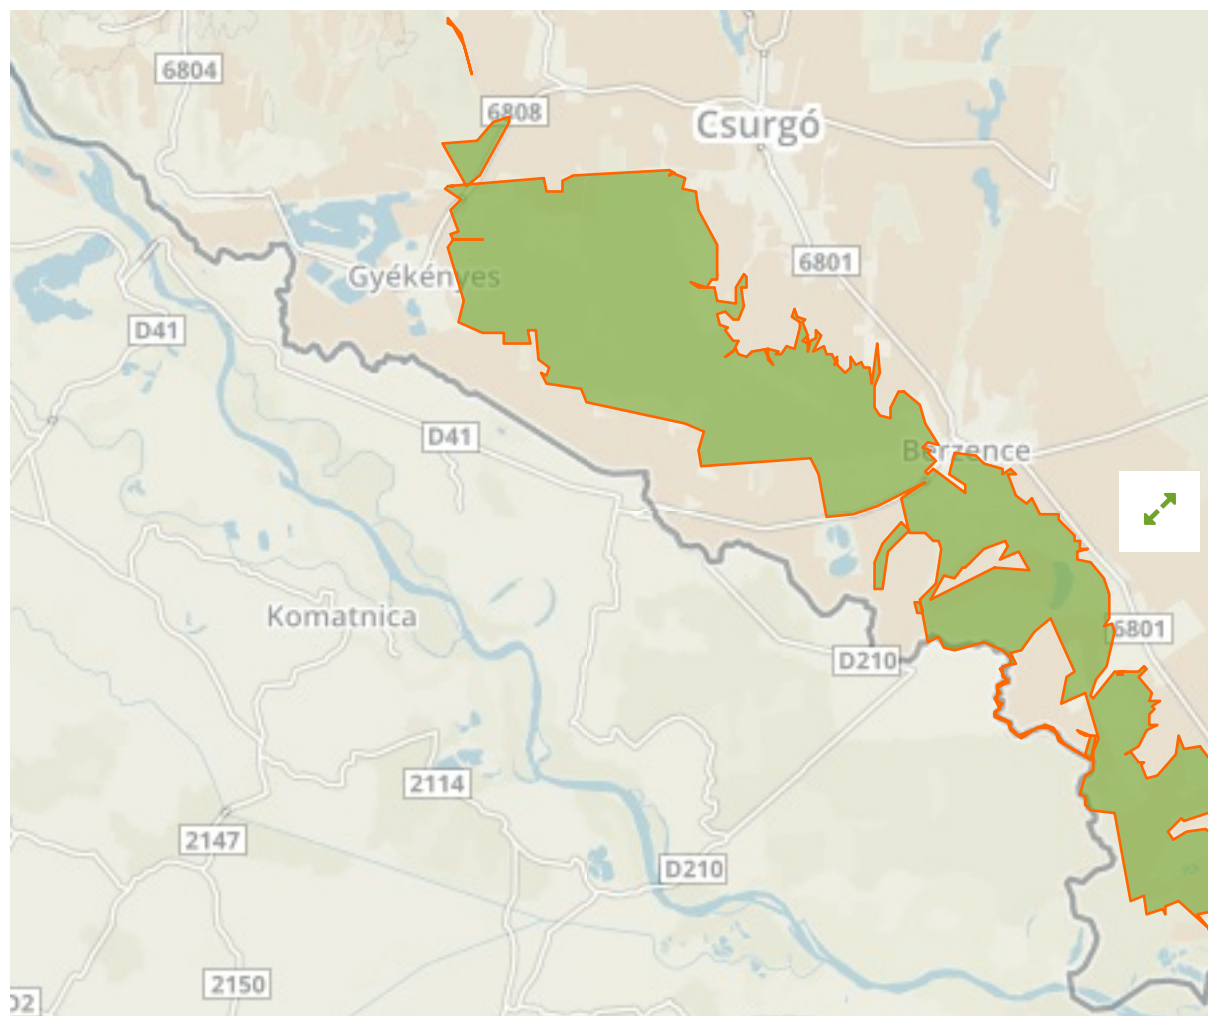

Nyugat-Dráva-sík in Hungary

The designations employed and the presentation of material on this map do not imply the expression of any opinion whatsoever on the part of the Secretariat of the United Nations concerning the legal status of any country, territory, city or area or of its authorities, or concerning the delimitation of its frontiers or boundaries.

WDPA ID

555527351

Reported Area

51.78 km²

Management Effectiveness Evaluations

No information available

Attributes

Original Name Nyugat-Dráva-sík

National Park

IUCN Category

V

WDPA ID Year of Designation Reported Area

100798

497.5 km²

Béda-Karapancsa

in Hungary

in Serbia

English Designation

Nature Reserve

IUCN Category

IV

WDPA ID Year of Designation Reported Area

328846

196.5 km²