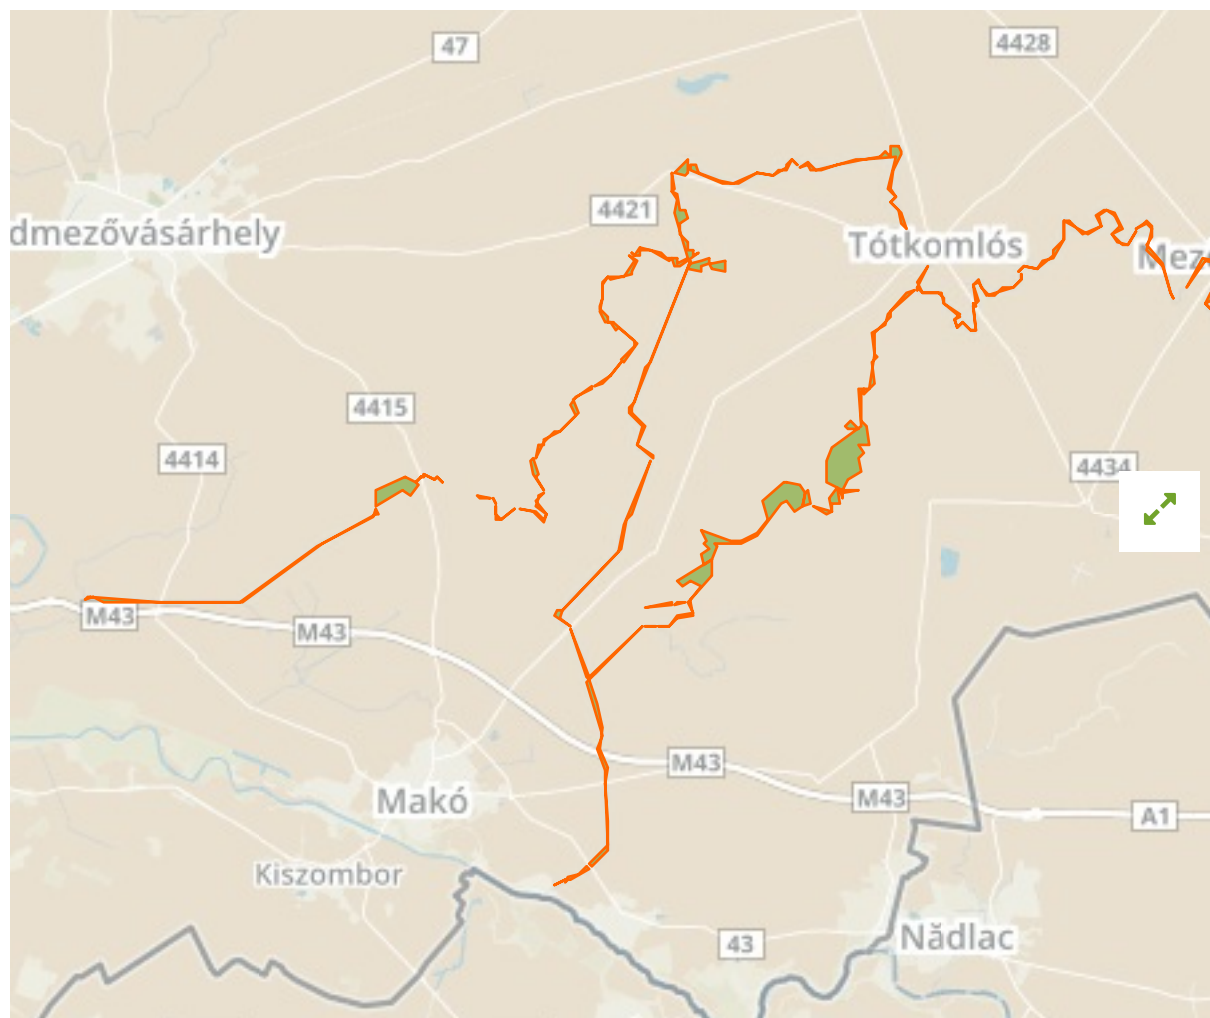

Száraz-ér in Hungary

The designations employed and the presentation of material on this map do not imply the expression of any opinion whatsoever on the part of the Secretariat of the United Nations concerning the legal status of any country, territory, city or area or of its authorities, or concerning the delimitation of its frontiers or boundaries.

WDPA ID

555527557

Reported Area

15.22 km²

Management Effectiveness Evaluations

No information available

Attributes

Original Name Száraz-ér