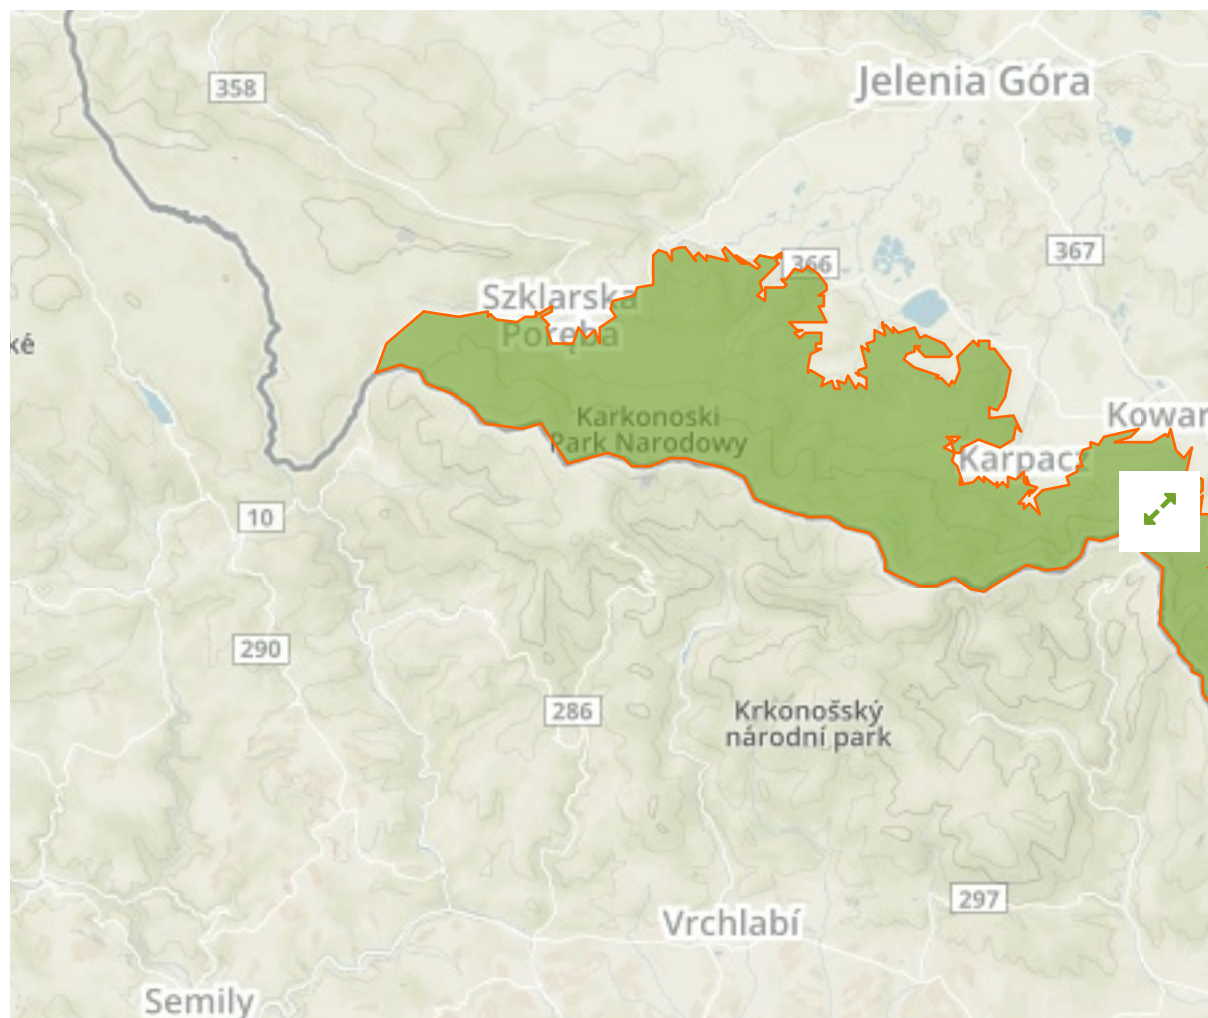

Karkonosze in Poland

The designations employed and the presentation of material on this map do not imply the expression of any opinion whatsoever on the part of the Secretariat of the United Nations concerning the legal status of any country, territory, city or area or of its authorities, or concerning the delimitation of its frontiers or boundaries.

WDPA ID

555530261

Reported Area

185.81 km²

Management Effectiveness Evaluations

No information available

Attributes

Original Name **Karkonosze**

in Czech Republic

English Designation

Protected Landscape Area

IUCN Category

V

WDPA ID Year of Designation Reported Area

344538

374.1 km²

WDPA ID Year of Designation Reported Area

555549478

23.0 km²

[Show all](#)