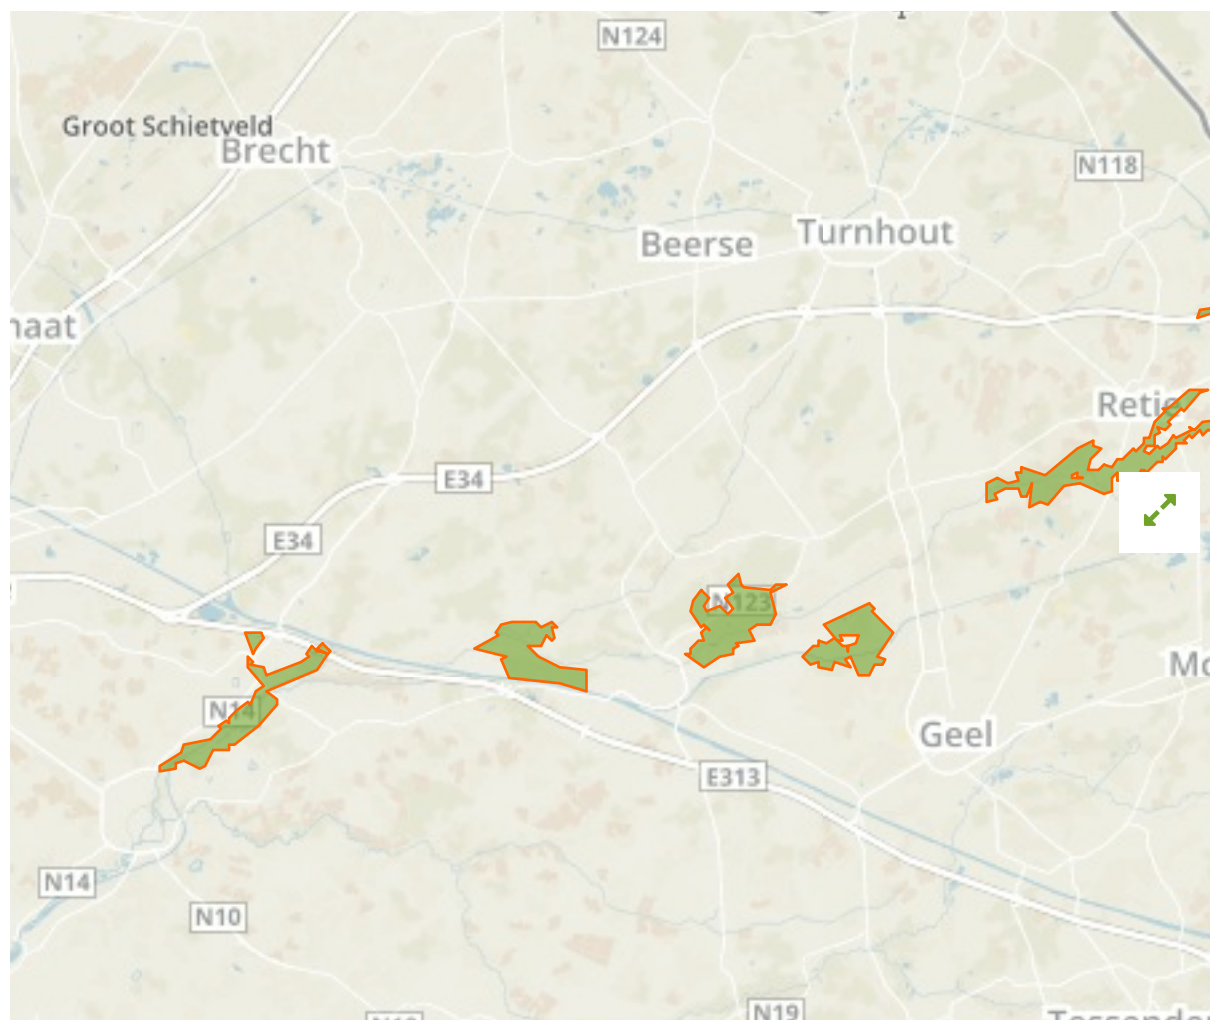

Valleigebied van de Kleine Nete met brongebieden, moerassen en heiden in Belgium

The designations employed and the presentation of material on this map do not imply the expression of any opinion whatsoever on the part of the Secretariat of the United Nations concerning the legal status of any country, territory, city or area or of its authorities, or concerning the delimitation of its frontiers or boundaries.

WDPA ID

555536656

Reported Area

48.84 km²

Management Effectiveness Evaluations

Natura 2000 National Monitoring 2007

Attributes

Original Name	Valleigebied van de Kleine Nete met brongebieden, moerassen en heiden
English Designation	Site of Community Importance (Habitats Directive)
IUCN Management Category	Not Reported
Status	Designated
Type of Designation	Regional
Status Year	2002
Sublocation	
Governance Type	Federal or national ministry or agency
Management Authority	NGO: Natuurpunt Beheer vzw
Management Plan	Not Reported
International Criteria	Not Applicable

Site network breakdown

Transboundary sites

Vloeiweiden In De Watering
in Belgium

De Lommelse Heidegebieden En Sahara
in Belgium

English Designation
 Certified Nature Reserve (Flemish Region)

IUCN Category
 IV

WDPA ID **Year of Designation**
 178512

Reported Area
 0.2 km²

De Vloeiweiden Lommel
 in Belgium

English Designation
 Flemish Ecological Network (Flemish Region)

IUCN Category
 Not Reported

WDPA ID **Year of Designation**
 332990