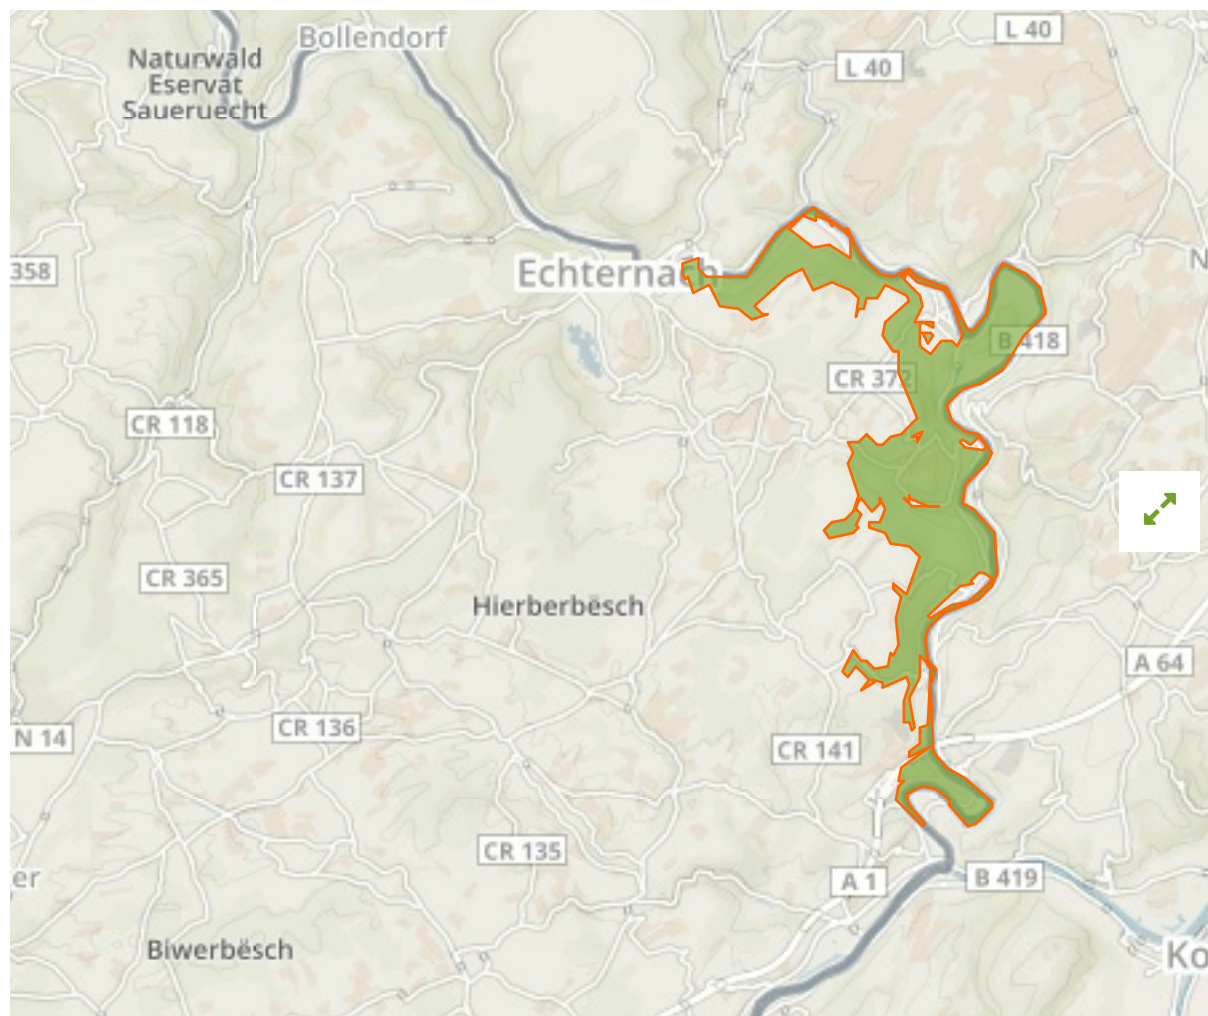

## Vallée de la Sûre inférieure in Luxembourg

The designations employed and the presentation of material on this map do not imply the expression of any opinion whatsoever on the part of the Secretariat of the United Nations concerning the legal status of any country, territory, city or area or of its authorities, or concerning the delimitation of its frontiers or boundaries.

WDPA ID

**555536883**

Reported Area

**15.27 km<sup>2</sup>**

## Site network breakdown

---

**Reported Area**  
18.8 km<sup>2</sup>

[Show all](#)

**English Designation**  
Site of Community Importance  
(Habitats Directive)

**IUCN Category**  
Not Reported

**WDPA ID**      **Year of Designation**  
555536878