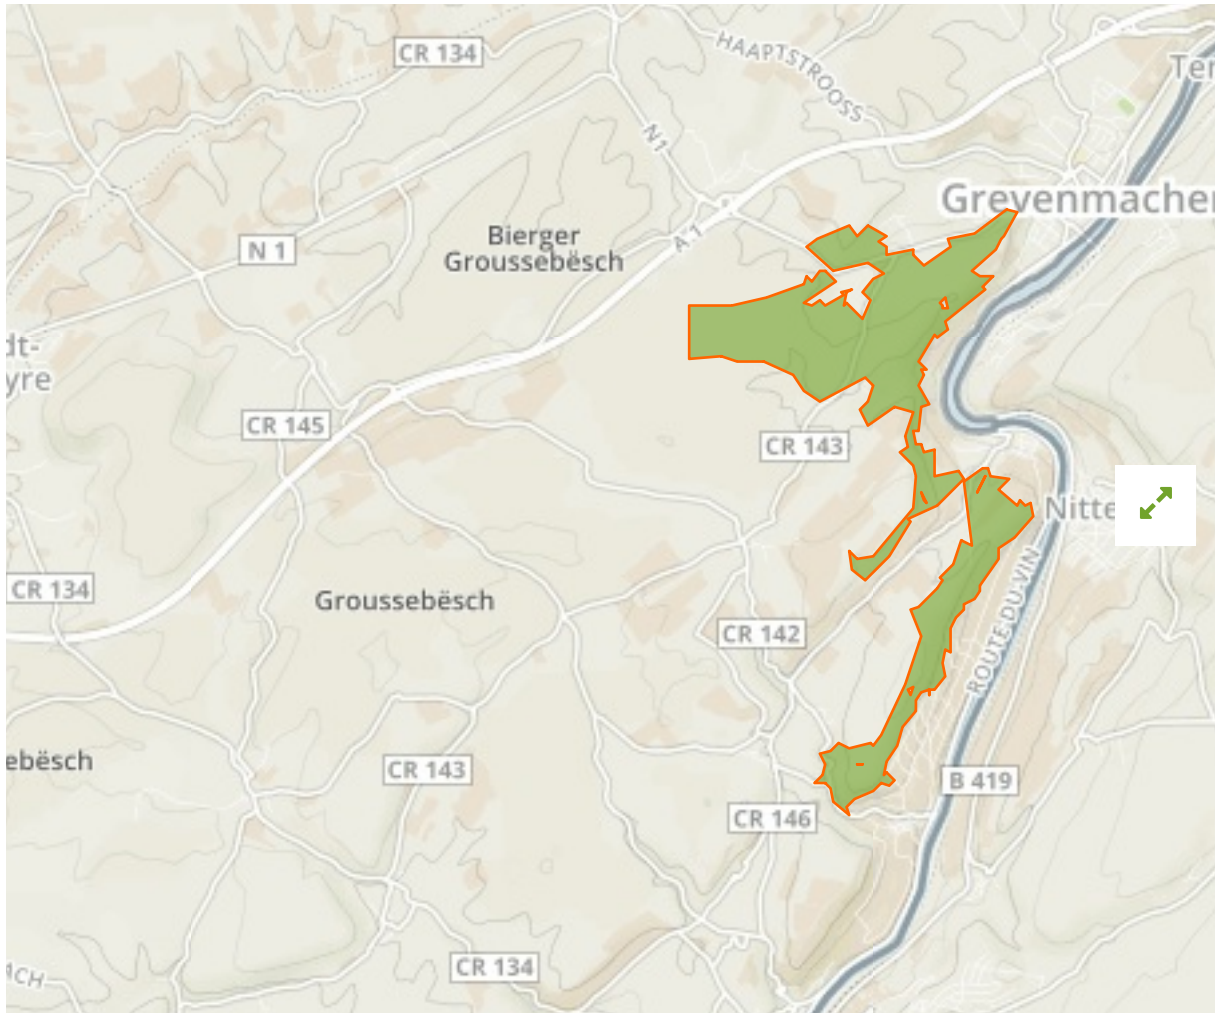

Machtum - Pellembierg / Froumbierg / Greivenmaacherbiert in Luxembourg

The designations employed and the presentation of material on this map do not imply the expression of any opinion whatsoever on the part of the Secretariat of the United Nations concerning the legal status of any country, territory, city or area or of its authorities, or concerning the delimitation of its frontiers or boundaries.

WDPA ID

555536888

Reported Area

4.0 km²

Management Effectiveness Evaluations

No information available

Attributes

Original Name [Machtum - Pellembierg / Froumbierg / Greivenmaacherbierg](#)

Transboundary sites

Langheck Bei Nittel

in Germany

English Designation

Nature Reserve

IUCN Category

Not Assigned

WDPA ID Year of Designation Reported Area

IUCN Category

Ib

WDPA ID Year of Designation Reported Area

86822

0.7 km²

[Show all](#)