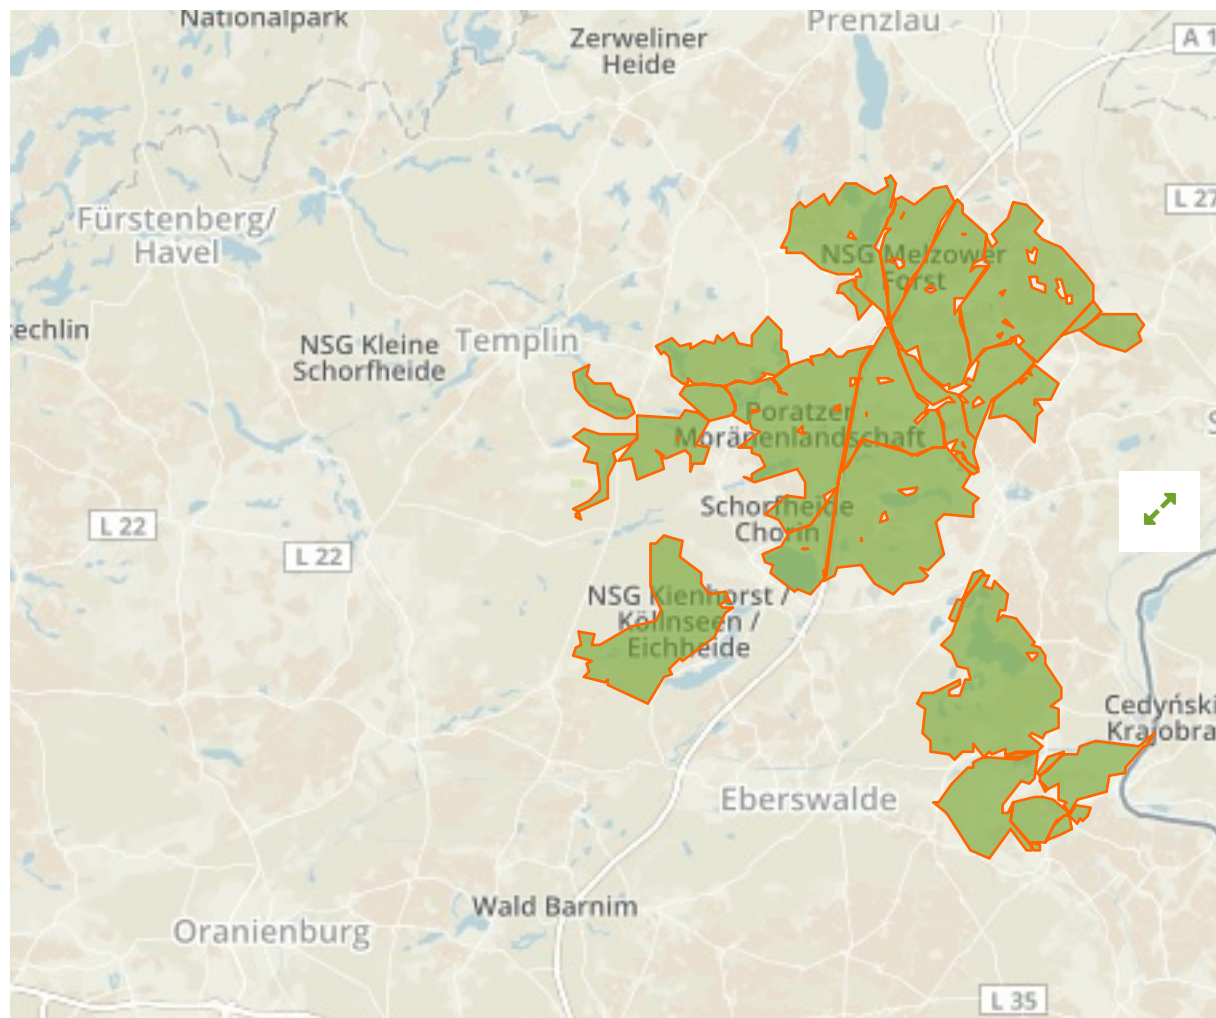

Schorfheide-Chorin in Germany

The designations employed and the presentation of material on this map do not imply the expression of any opinion whatsoever on the part of the Secretariat of the United Nations concerning the legal status of any country, territory, city or area or of its authorities, or concerning the delimitation of its frontiers or boundaries.

WDPA ID

555537400

Reported Area

646.1 km²

Management Effectiveness Evaluations

No information available

Attributes

Original Name	Schorfheide-Chorin
English Designation	Special Protection Area (Birds Directive)
IUCN Management Category	Not Reported
Status	Designated
Type of Designation	Regional
Status Year	1997
Sublocation	
Governance Type	Federal or national ministry or agency
Management Authority	Not Reported
Management Plan	Not Reported
International Criteria	Not Applicable

English Designation
Nature Reserve

IUCN Category
IV

WDPA ID Year of Designation
115240

Reported Area
0.8 km²

Salveytal

in Germany

English Designation
Nature Reserve

IUCN Category
IV

WDPA ID Year of Designation
164757

Reported Area
104.4 km²

English Designation
Nature Reserve

IUCN Category
IV

WDPA ID Year of Designation
319039

Reported Area
3.8 km²

[Show all](#)