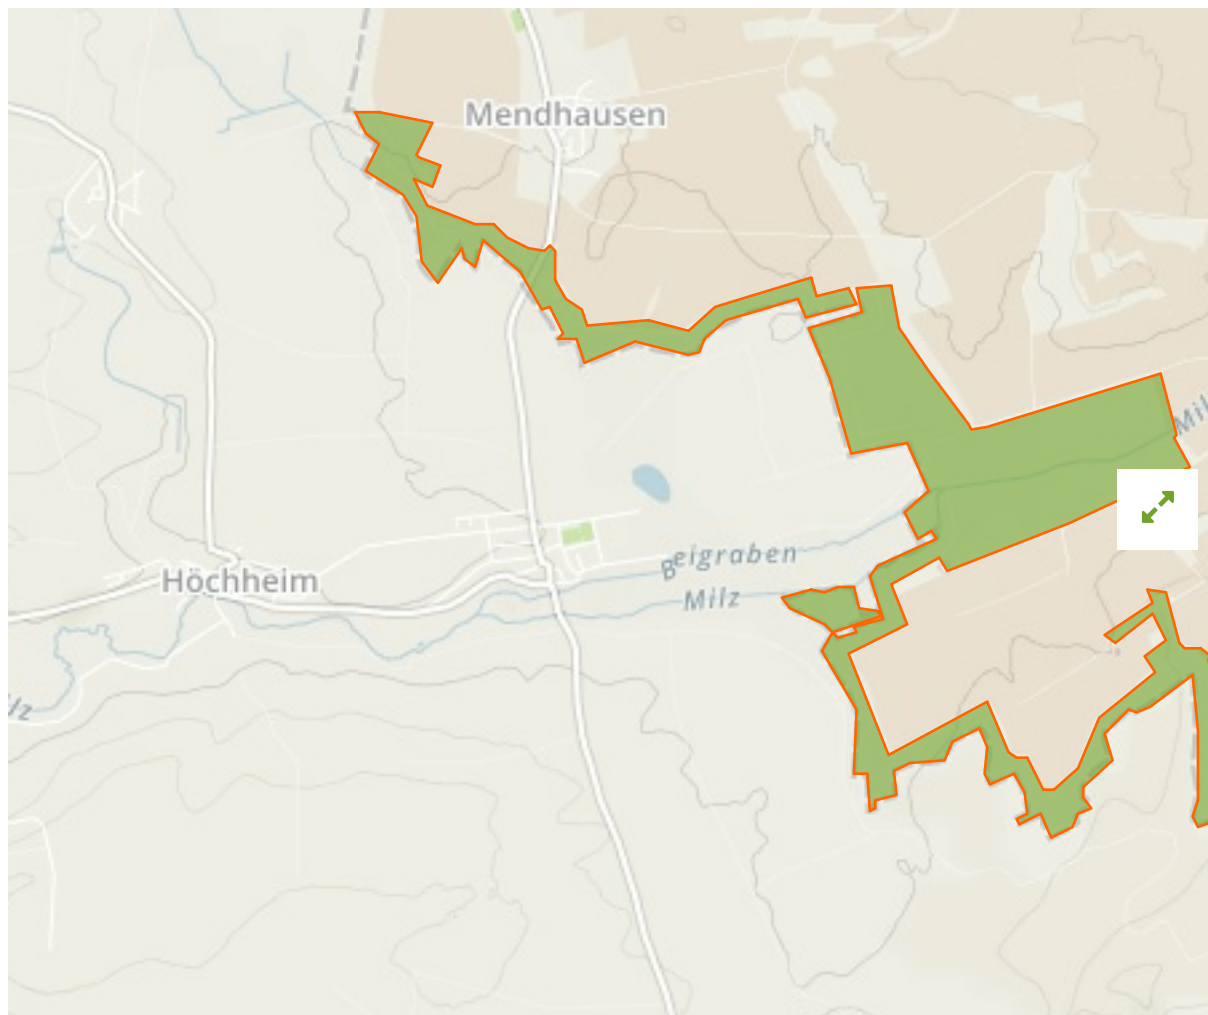

Grenzstreifen am Galgenberg - Milzgrund - Warthügel in Germany

The designations employed and the presentation of material on this map do not imply the expression of any opinion whatsoever on the part of the Secretariat of the United Nations concerning the legal status of any country, territory, city or area or of its authorities, or concerning the delimitation of its frontiers or boundaries.

WDPA ID

555537690

Reported Area

1.99 km²

Management Effectiveness Evaluations

No information available

Attributes

Original Name **Grenzstreifen am Galgenberg - Milzgrund - Warthügel**