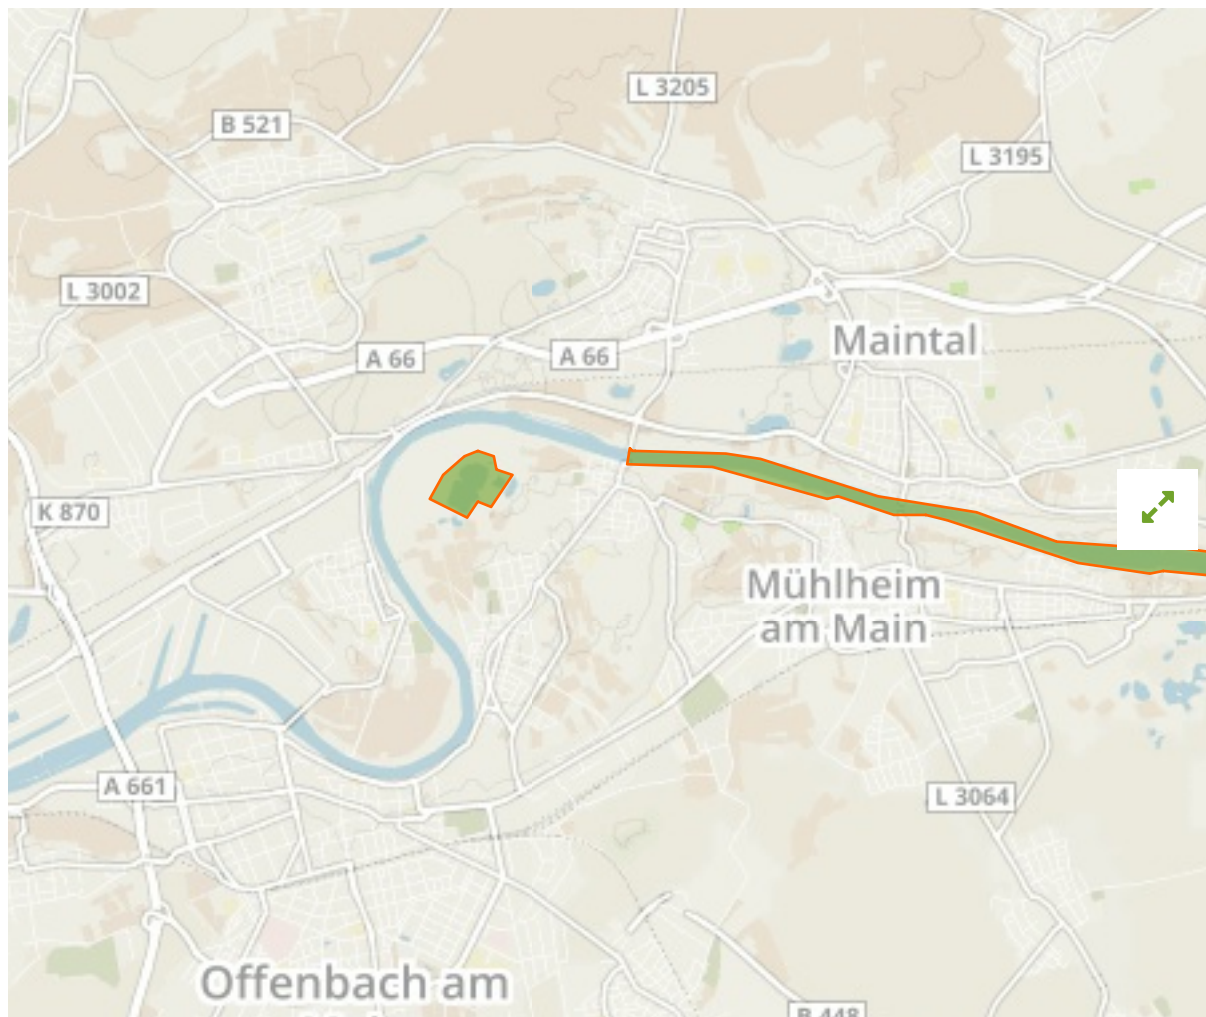

## Main bei Mühlheim und NSG 'Rumpenheimer und Bürgeler Kiesgruben' in Germany

The designations employed and the presentation of material on this map do not imply the expression of any opinion whatsoever on the part of the Secretariat of the United Nations concerning the legal status of any country, territory, city or area or of its authorities, or concerning the delimitation of its frontiers or boundaries.

WDPA ID

**555537703**

Reported Area

**1.26 km<sup>2</sup>**