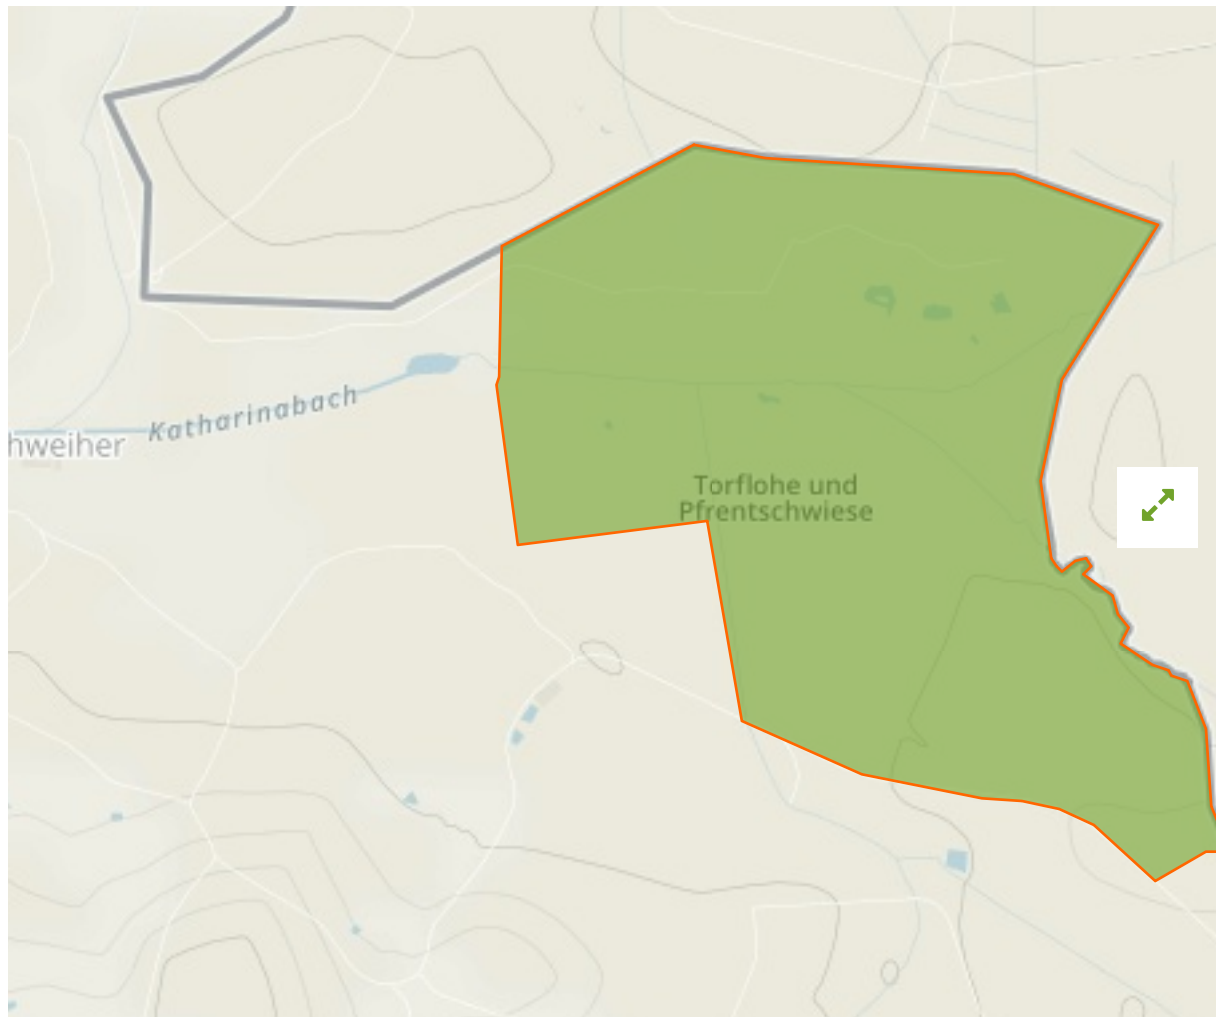

Torflohe in Germany

The designations employed and the presentation of material on this map do not imply the expression of any opinion whatsoever on the part of the Secretariat of the United Nations concerning the legal status of any country, territory, city or area or of its authorities, or concerning the delimitation of its frontiers or boundaries.

WDPA ID

555537769

Reported Area

1.72 km²

Management Effectiveness Evaluations

No information available

Attributes

Original Name **Torflohe**