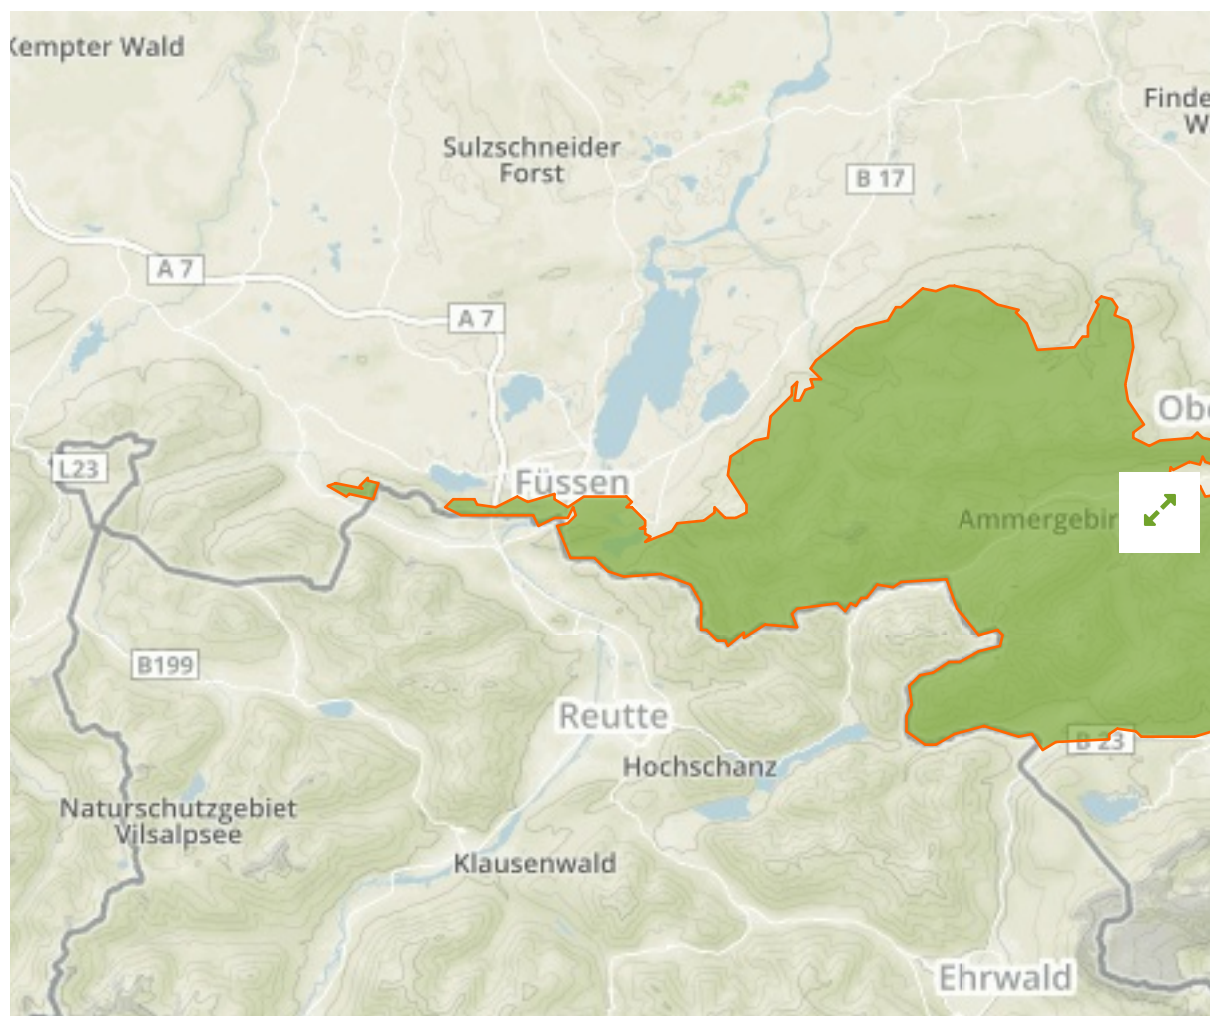

## Ammergebirge mit Kienberg und Schwarzenberg sowie Falkenstein in Germany

The designations employed and the presentation of material on this map do not imply the expression of any opinion whatsoever on the part of the Secretariat of the United Nations concerning the legal status of any country, territory, city or area or of its authorities, or concerning the delimitation of its frontiers or boundaries.

WDPA ID

---

**555537966**

Reported Area

---

**301.15 km<sup>2</sup>**

### Transboundary sites

---