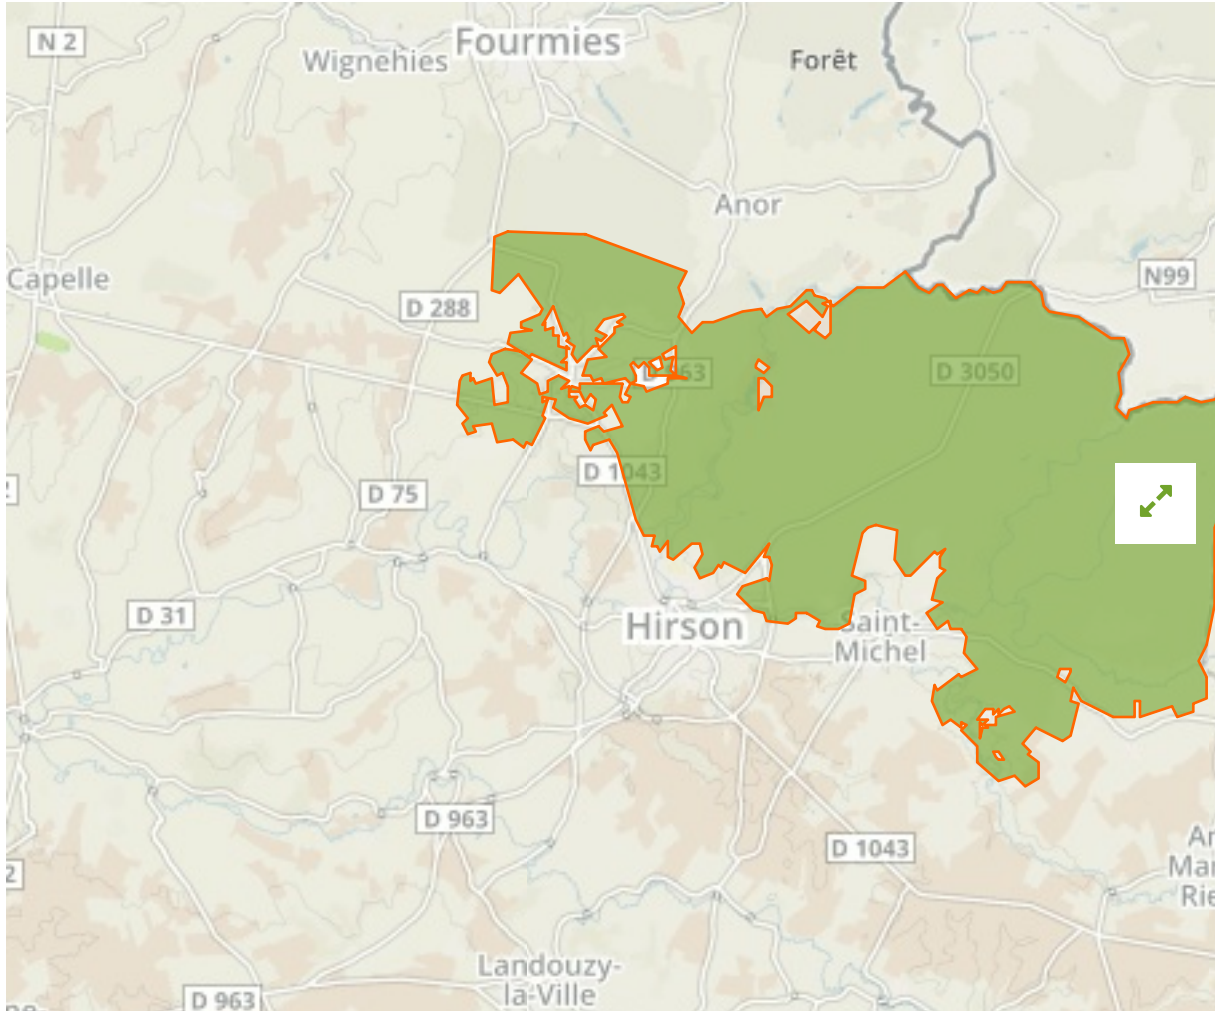

Forêts de Thiérache : Hirson et Saint-Michel in France

The designations employed and the presentation of material on this map do not imply the expression of any opinion whatsoever on the part of the Secretariat of the United Nations concerning the legal status of any country, territory, city or area or of its authorities, or concerning the delimitation of its frontiers or boundaries.

WDPA ID

555539246

Reported Area

74.07 km²

Management Effectiveness Evaluations

No information available

Attributes

Original Name Forêts de Thiérache : Hirson et Saint-Michel

IUCN Category
V

WDPA ID	Year of Designation	Reported Area
147523		1182.2 km ²

Trou Aux Feuilles À Erquelinnes

in Belgium

English Designation
Scientific Interest Site (Walloon Region)

IUCN Category
IV

WDPA ID	Year of Designation	Reported Area
333737		0.0 km ²

IUCN Category

IV

WDPA ID

555514390

Year of Designation

0.2 km²

[Show all](#)