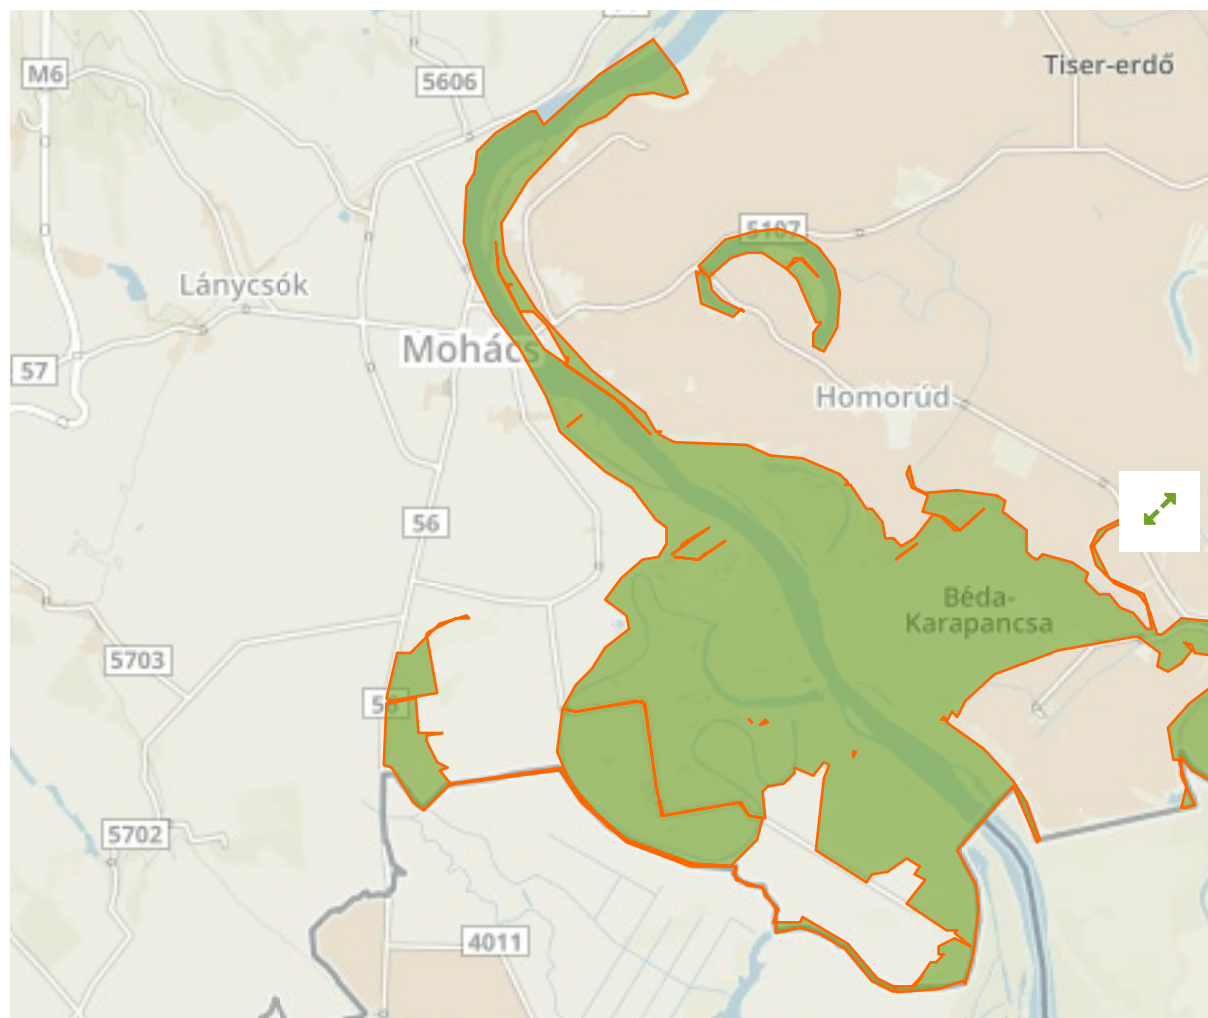

Béda-Karapancsa in Hungary

The designations employed and the presentation of material on this map do not imply the expression of any opinion whatsoever on the part of the Secretariat of the United Nations concerning the legal status of any country, territory, city or area or of its authorities, or concerning the delimitation of its frontiers or boundaries.

WDPA ID

555539817

Reported Area

87.22 km²

Management Effectiveness Evaluations

No information available

Attributes

Original Name **Béda-Karapancsa**

IV

WDPA ID Year of Designation Reported Area

328846

196.5 km²

Širinski Otok

in Croatia

English Designation

Significant Landscape