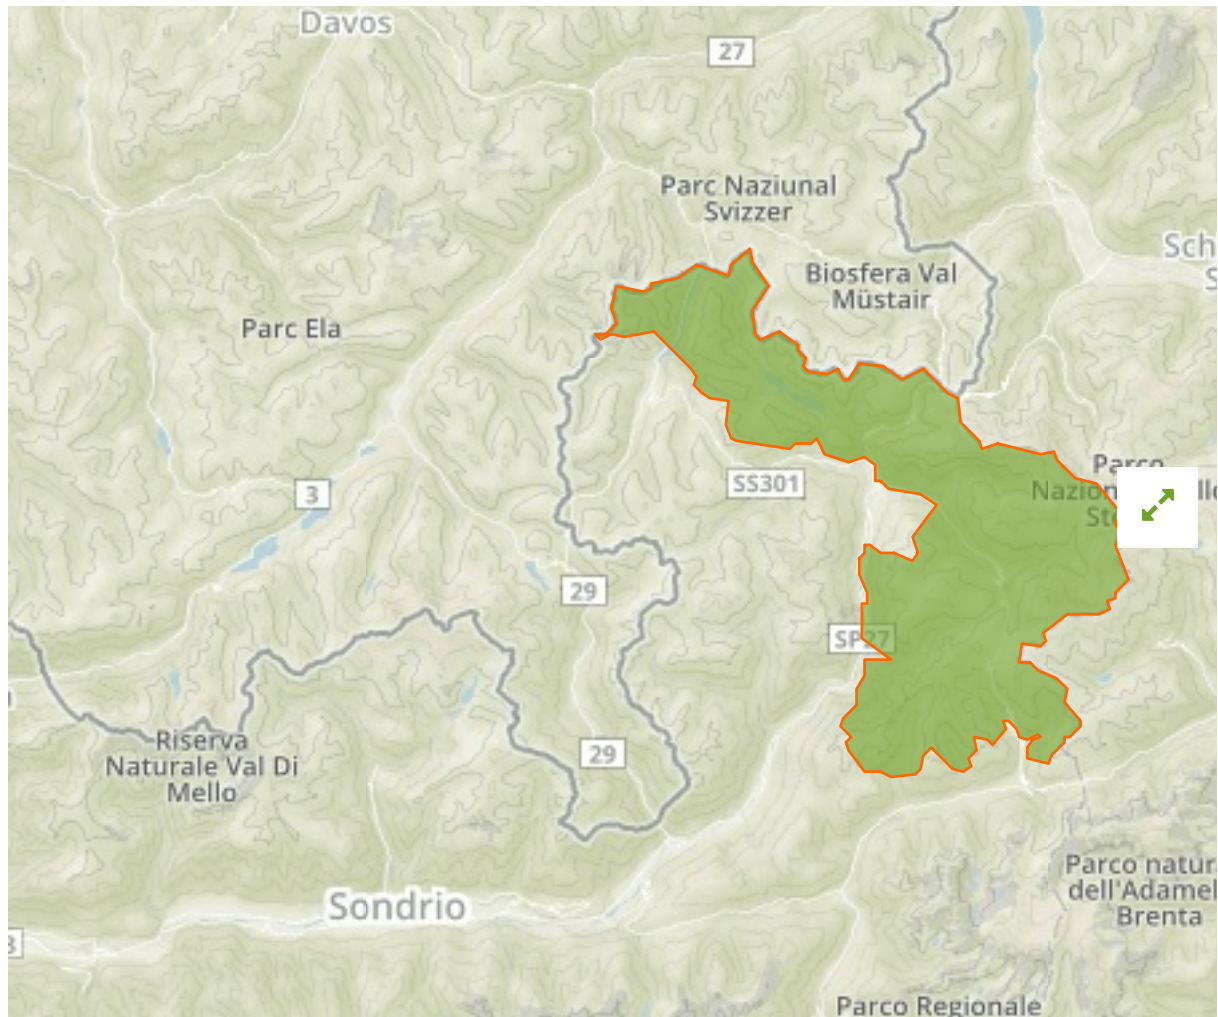

Parco Nazionale dello Stelvio in Italy

The designations employed and the presentation of material on this map do not imply the expression of any opinion whatsoever on the part of the Secretariat of the United Nations concerning the legal status of any country, territory, city or area or of its authorities, or concerning the delimitation of its frontiers or boundaries.

WDPA ID

555540096

Reported Area

597.41 km²

Management Effectiveness Evaluations

No information available

Attributes

Original Name	Parco Nazionale dello Stelvio
English Designation	Special Protection Area (Birds Directive)
IUCN Management Category	Not Reported
Status	Designated
Type of Designation	Regional
Status Year	2007
Sublocation	
Governance Type	Federal or national ministry or agency
Management Authority	Ente Regionale per i Servizi all'Agricoltura e alle Foreste
Management Plan	Not Reported
International Criteria	Not Applicable

WDPA ID Year of Designation
168900

Reported Area
0.1 km²

Nationalpark

in Switzerland

English Designation
Swiss National Park

IUCN Category
Ia

WDPA ID Year of Designation
915

Reported Area
170.3 km²

English Designation
National Park

IUCN Category
II

WDPA ID Year of Designation
717

Reported Area
1307.3 km²

English Designation
Swiss National Park

IUCN Category
Ia

WDPA ID Year of Designation
915

Reported Area
170.3 km²