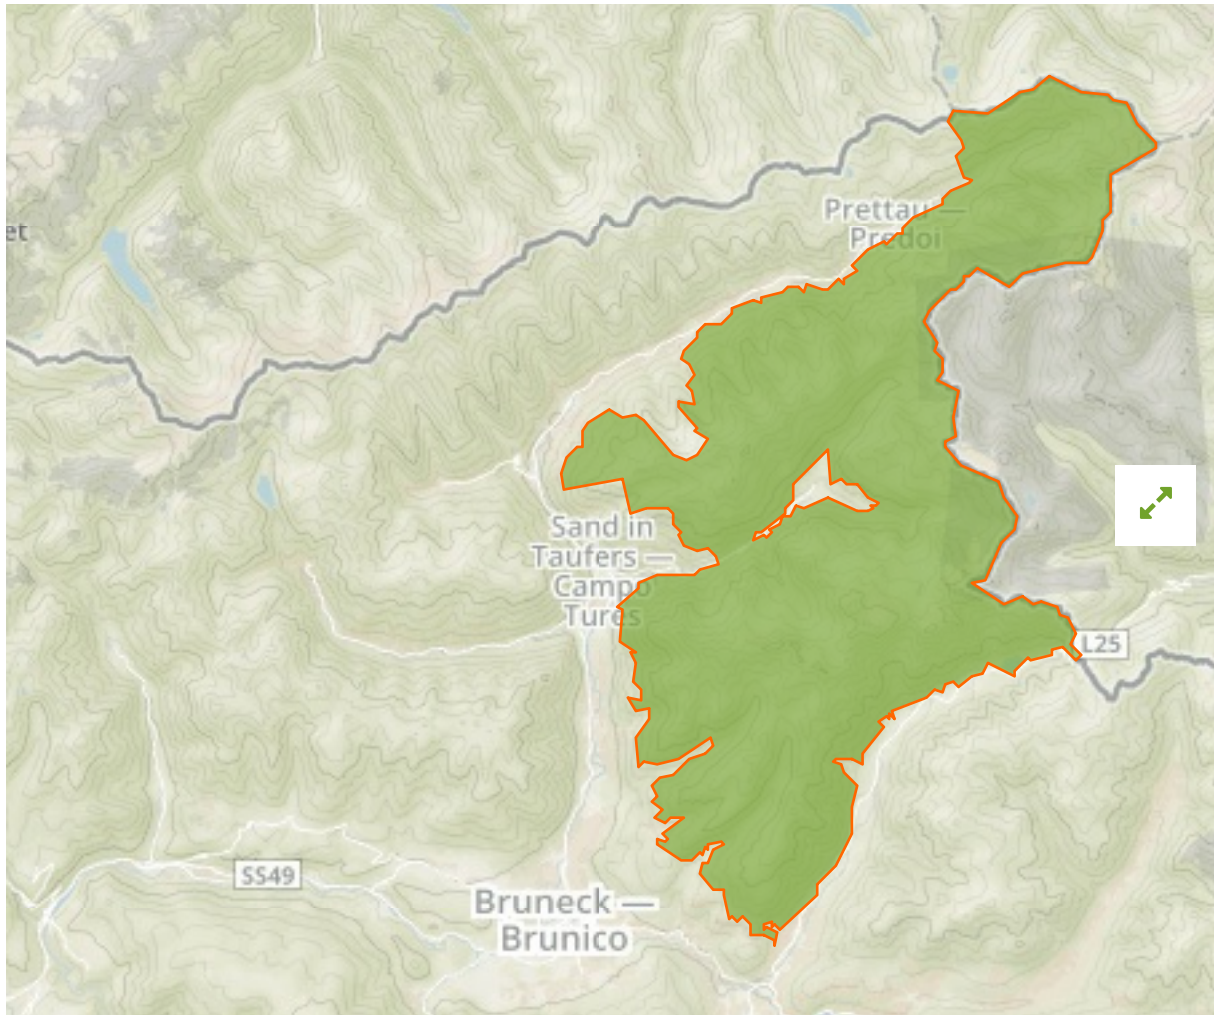

Parco Naturale Vedrette di Ries - Aurina in Italy

The designations employed and the presentation of material on this map do not imply the expression of any opinion whatsoever on the part of the Secretariat of the United Nations concerning the legal status of any country, territory, city or area or of its authorities, or concerning the delimitation of its frontiers or boundaries.

Hohe Tauern; Tirol

in Austria

English Designation
National Park

IUCN Category
II

WDPA ID Year of Designation
174776

Reported Area
610.8 km²

Hohe Tauern; Salzburg

in Austria

English Designation
Special Protection Area (Birds Directive)

IUCN Category
Not Reported

WDPA ID Year of Designation
555577650

Reported Area
805.1 km²

Hohe Tauern; Salzburg

in Austria

English Designation
Special Protection Area (Birds
Directive)

Reported Area
805.1 km²

[Show all](#)