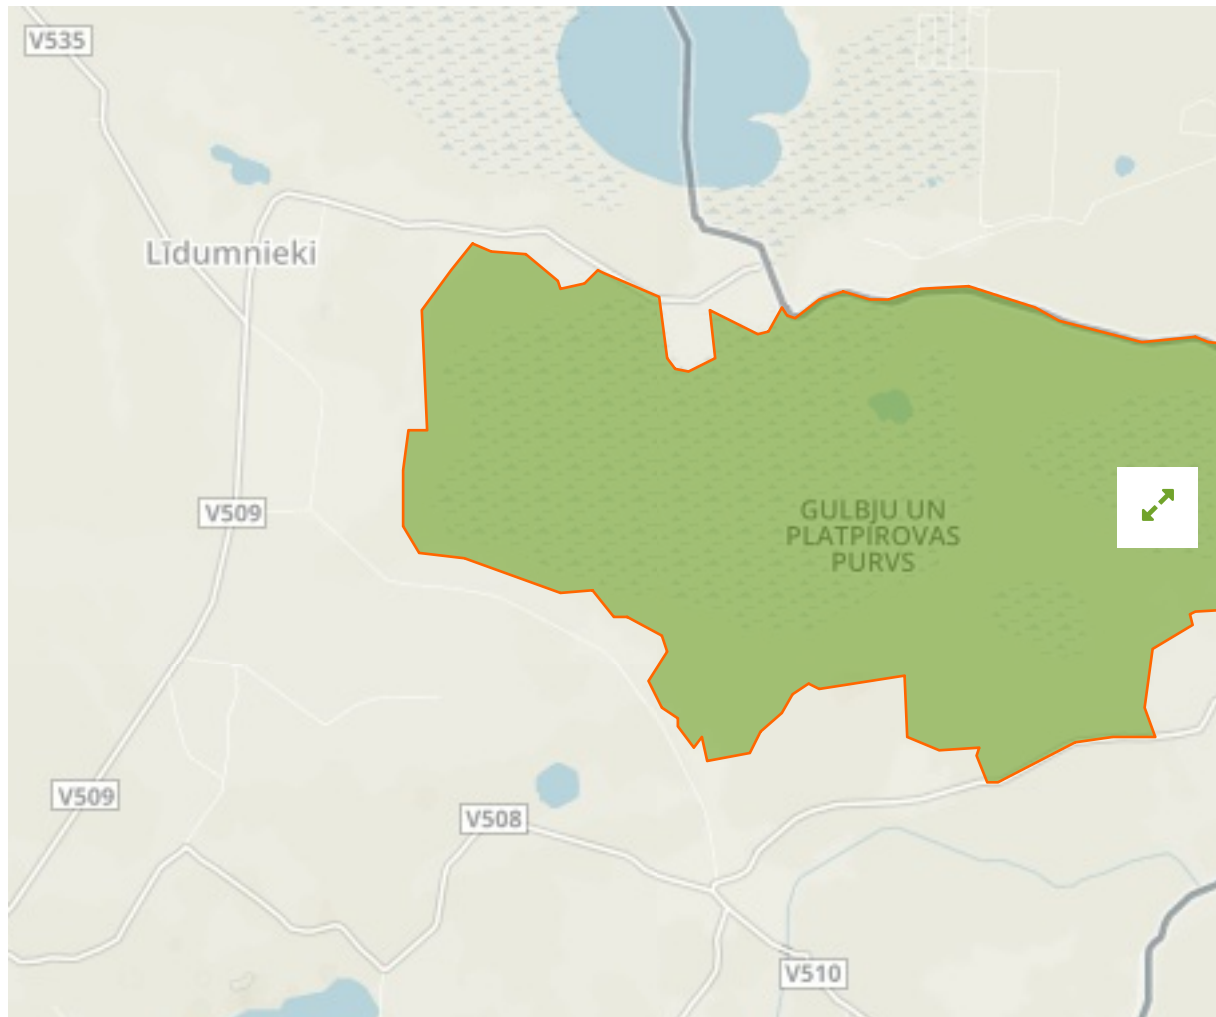

Gulbju un Platpirovas purvs in Latvia

The designations employed and the presentation of material on this map do not imply the expression of any opinion whatsoever on the part of the Secretariat of the United Nations concerning the legal status of any country, territory, city or area or of its authorities, or concerning the delimitation of its frontiers or boundaries.

WDPA ID

555540660

Reported Area

20.13 km²

Management Effectiveness Evaluations

No information available

Attributes

Original Name	Gulbju un Platpirovas purvs
English Designation	Special Protection Area (Birds Directive)
IUCN Management Category	Not Reported
Status	Designated
Type of Designation	Regional
Status Year	2004
Sublocation	
Governance Type	Federal or national ministry or agency
Management Authority	Nature Conservation Agency
Management Plan	Not Reported
International Criteria	Not Applicable

WDPA ID Year of Designation
181946

Reported Area
78.7 km²

Losevskoe

in Russian Federation

English Designation
Zakaznik

IUCN Category
IV

WDPA ID Year of Designation
206014

Reported Area
290.0 km²

IUCN Category
 Not Reported

WDPA ID Year of Designation
 555580692

Reported Area
 78.4 km²

English Designation
 Zakaznik

IUCN Category
 IV

WDPA ID Year of Designation
 206001

[Show all](#)

Reported Area
 315.0 km²