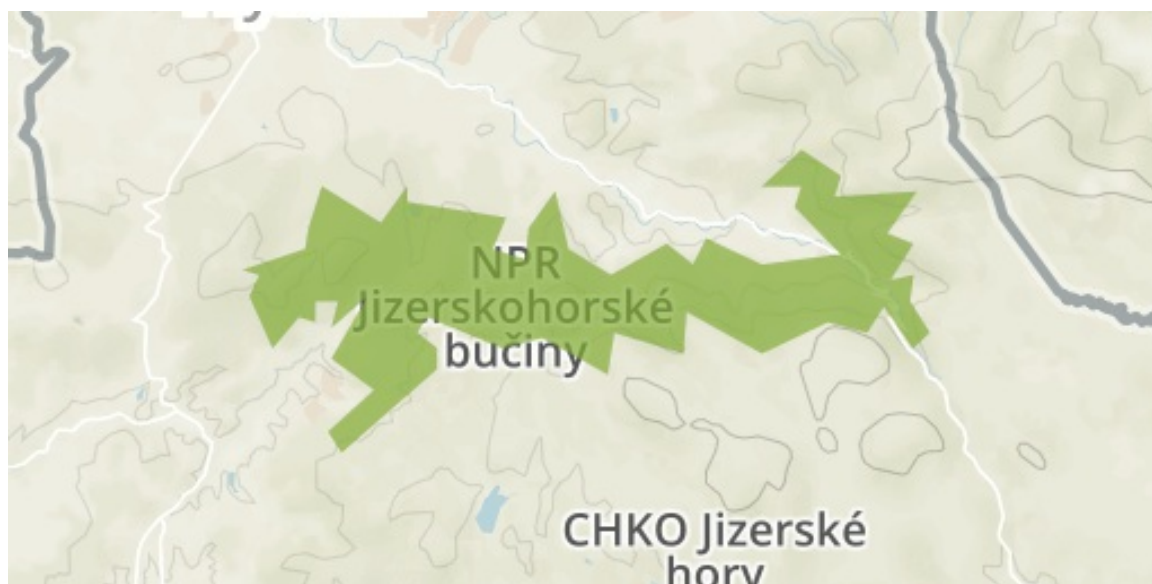

English Designation

Site of Community Importance (Habitats Directive)

IUCN Category

Not Reported

WDPA ID   Year of Designation   Reported Area

555517174

35.4 km²