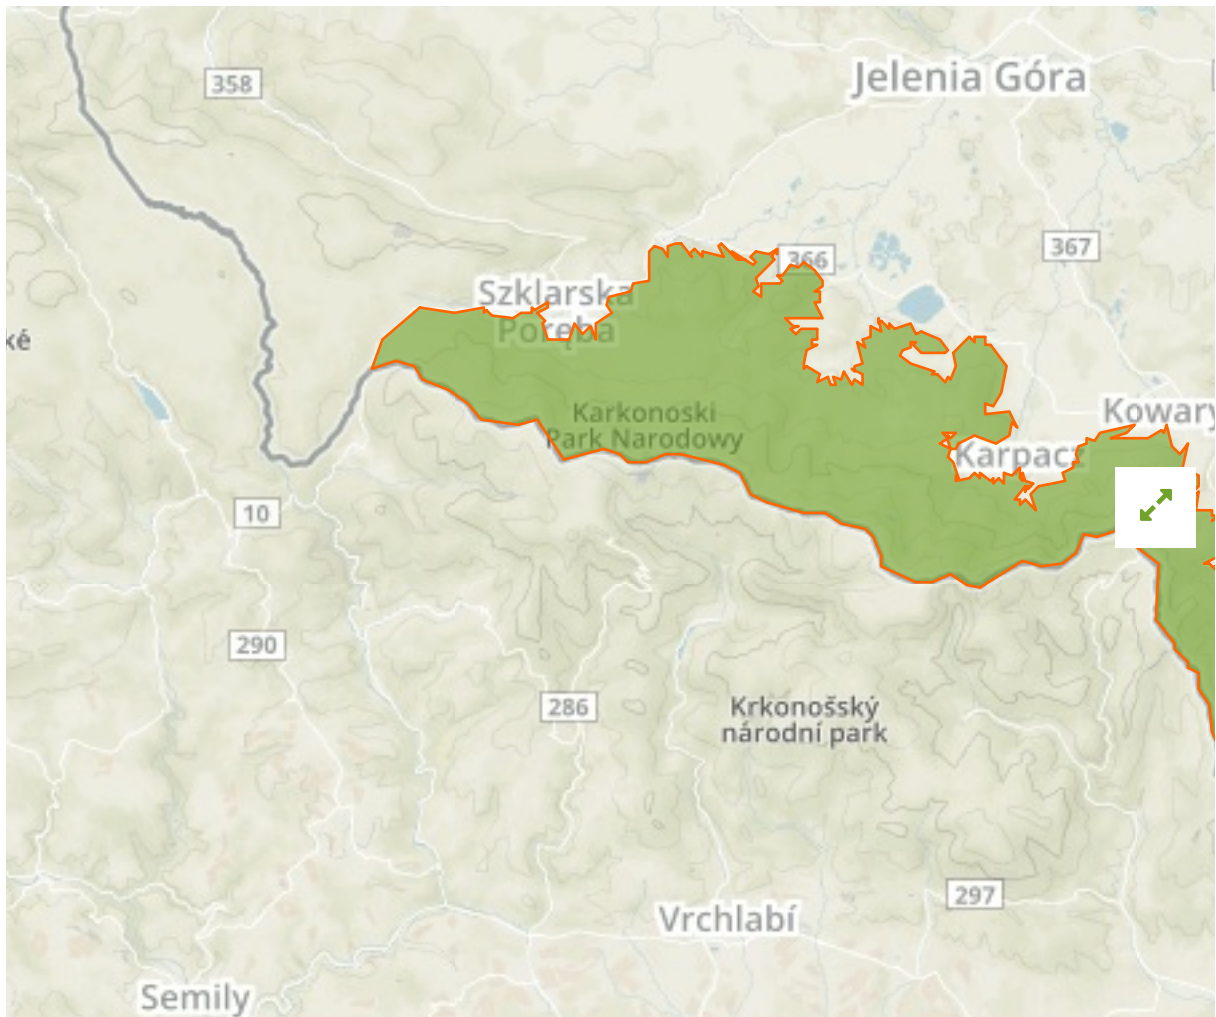

Karkonosze in Poland

The designations employed and the presentation of material on this map do not imply the expression of any opinion whatsoever on the part of the Secretariat of the United Nations concerning the legal status of any country, territory, city or area or of its authorities, or concerning the delimitation of its frontiers or boundaries.

WDPA ID

555540734

Reported Area

185.81 km²

Management Effectiveness Evaluations

Birdlife IBA **2002**

Attributes

Original Name **Karkonosze**

in Czech Republic

English Designation

Protected Landscape Area

IUCN Category

V

WDPA ID Year of Designation Reported Area

344538

374.1 km²

WDPA ID Year of Designation Reported Area

555549478

23.0 km²

[Show all](#)