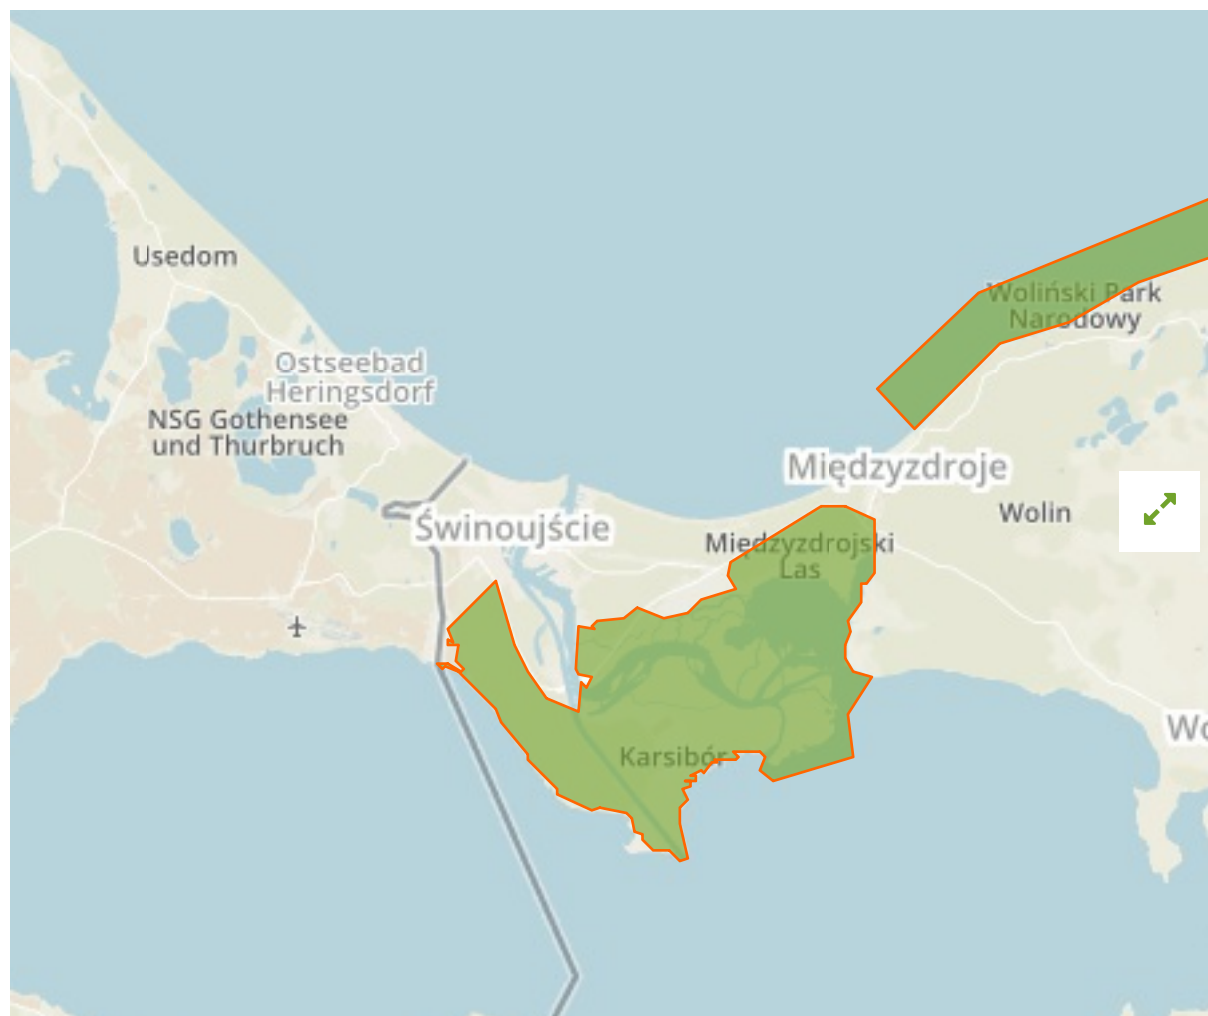

Delta Świny in Poland

The designations employed and the presentation of material on this map do not imply the expression of any opinion whatsoever on the part of the Secretariat of the United Nations concerning the legal status of any country, territory, city or area or of its authorities, or concerning the delimitation of its frontiers or boundaries.

WDPA ID

555540845

Reported Area

110.08 km²

Management Effectiveness Evaluations

Birdlife IBA 1994

Attributes

Original Name	Delta Świny
English Designation	Special Protection Area (Birds Directive)
IUCN Management Category	Not Reported
Status	Designated
Type of Designation	Regional
Status Year	2007
Sublocation	
Governance Type	Federal or national ministry or agency
Management Authority	Woliński Park Narodowy/Regionalna Dyrekcja Ochrony Środowiska w Szczecinie/Urząd Morski w Szczecinie
Management Plan	Not Reported
International Criteria	Not Applicable

Site network breakdown

Transboundary sites

Golm

in Germany

Zerninsee-Senke

in Germany

English Designation
Nature Reserve

IUCN Category
IV

WDPA ID Year of Designation
163281

Reported Area
0.3 km²

Insel Usedom mit Festlandgürtel
in Germany

English Designation
Landscape Protection Area

IUCN Category
V

WDPA ID Year of Designation
321957

Reported Area
363.2 km²