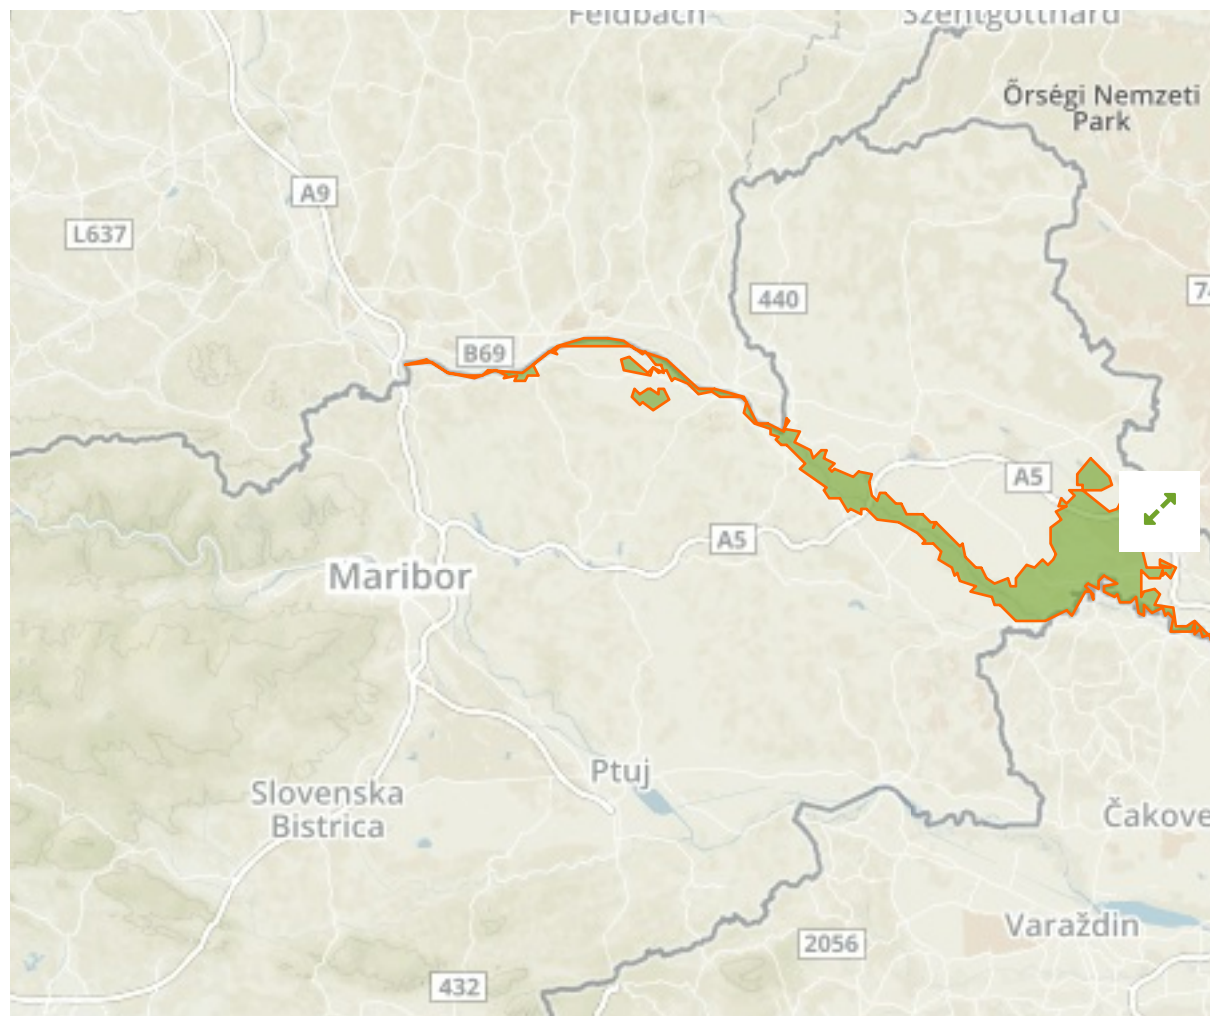

## Mura in Slovenia

The designations employed and the presentation of material on this map do not imply the expression of any opinion whatsoever on the part of the Secretariat of the United Nations concerning the legal status of any country, territory, city or area or of its authorities, or concerning the delimitation of its frontiers or boundaries.

WDPA ID

---

**555541575**

Reported Area

---

**144.64 km<sup>2</sup>**

## Site network breakdown

---