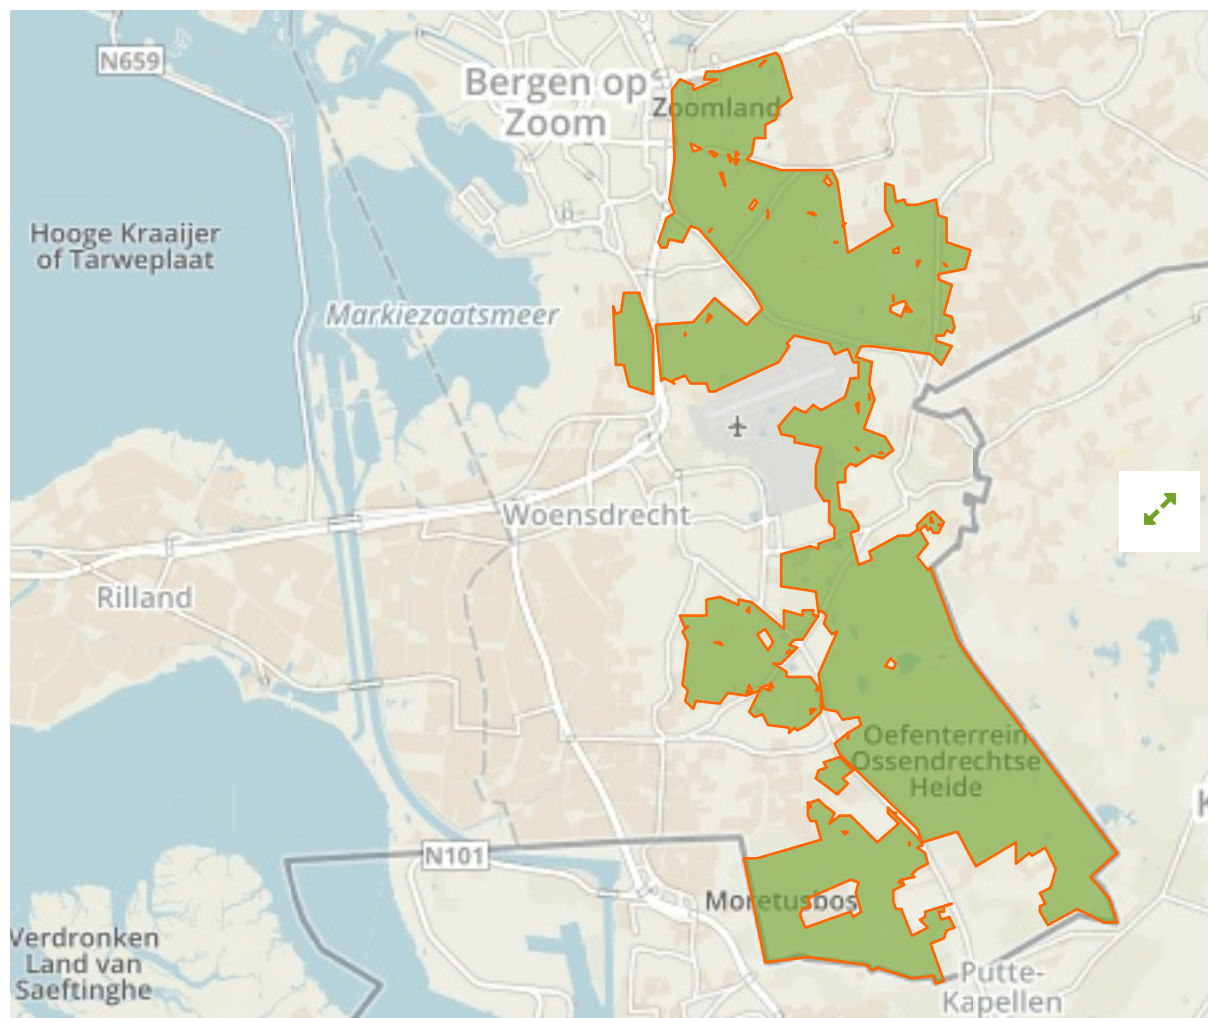

## Brabantse Wal in Netherlands

The designations employed and the presentation of material on this map do not imply the expression of any opinion whatsoever on the part of the Secretariat of the United Nations concerning the legal status of any country, territory, city or area or of its authorities, or concerning the delimitation of its frontiers or boundaries.

WDPA ID

**555542242**

Reported Area

**48.24 km<sup>2</sup>**

### Transboundary sites

---