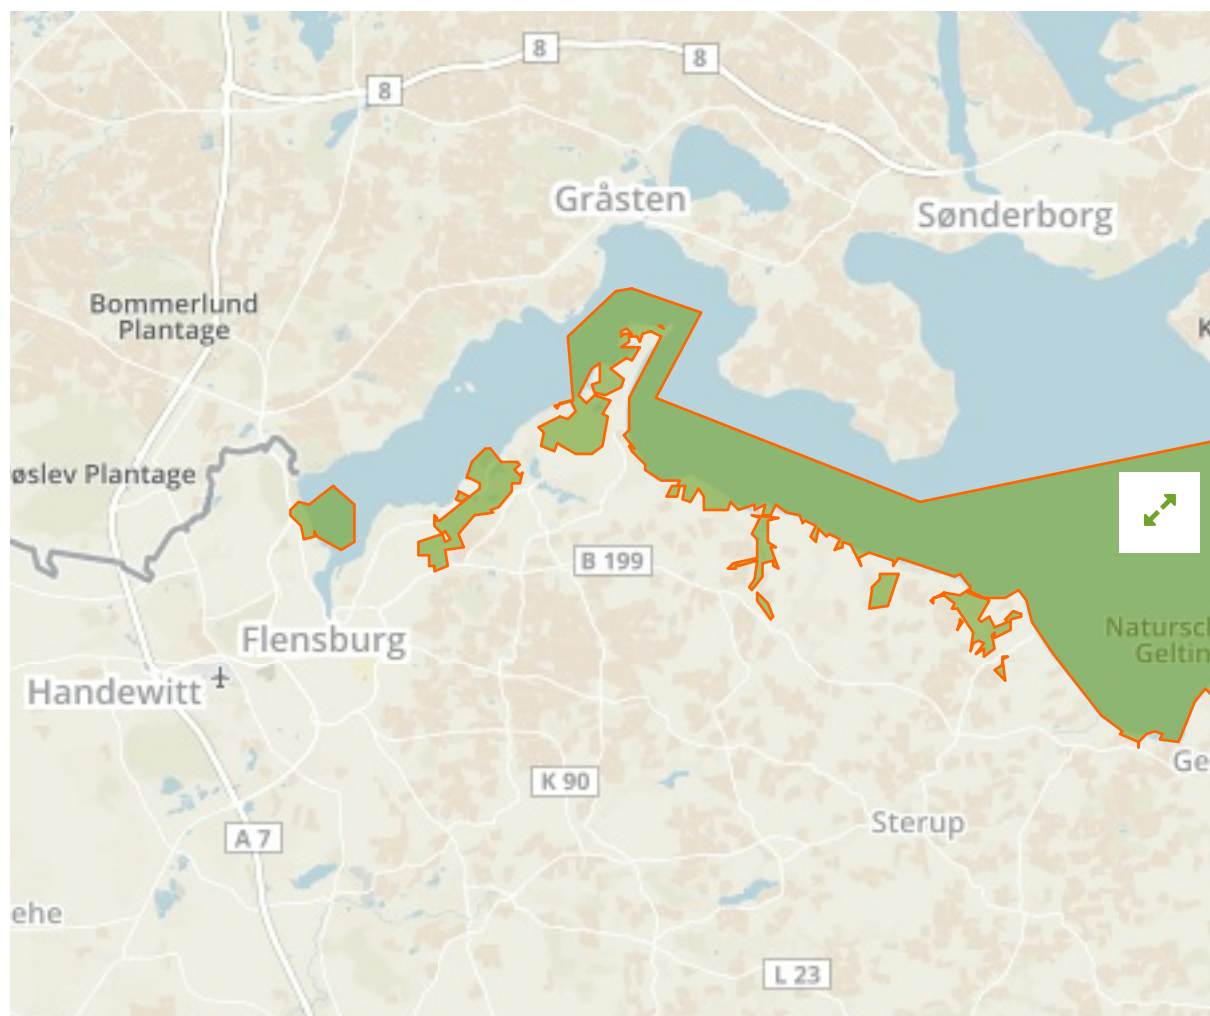

Küstenbereiche Flensburger Förde von Flensburg bis Geltinger Birk in Germany

The designations employed and the presentation of material on this map do not imply the expression of any opinion whatsoever on the part of the Secretariat of the United Nations concerning the legal status of any country, territory, city or area or of its authorities, or concerning the delimitation of its frontiers or boundaries.

WDPA ID

555543236

Reported Area

109.58 km²

i Data Provider

Helsinki Commission (HELCOM) (Baltic Marine Environment Protection Commission), Katajanokanlaituri 6 B, FI-00160, Helsinki, Finland

Management Effectiveness Evaluations