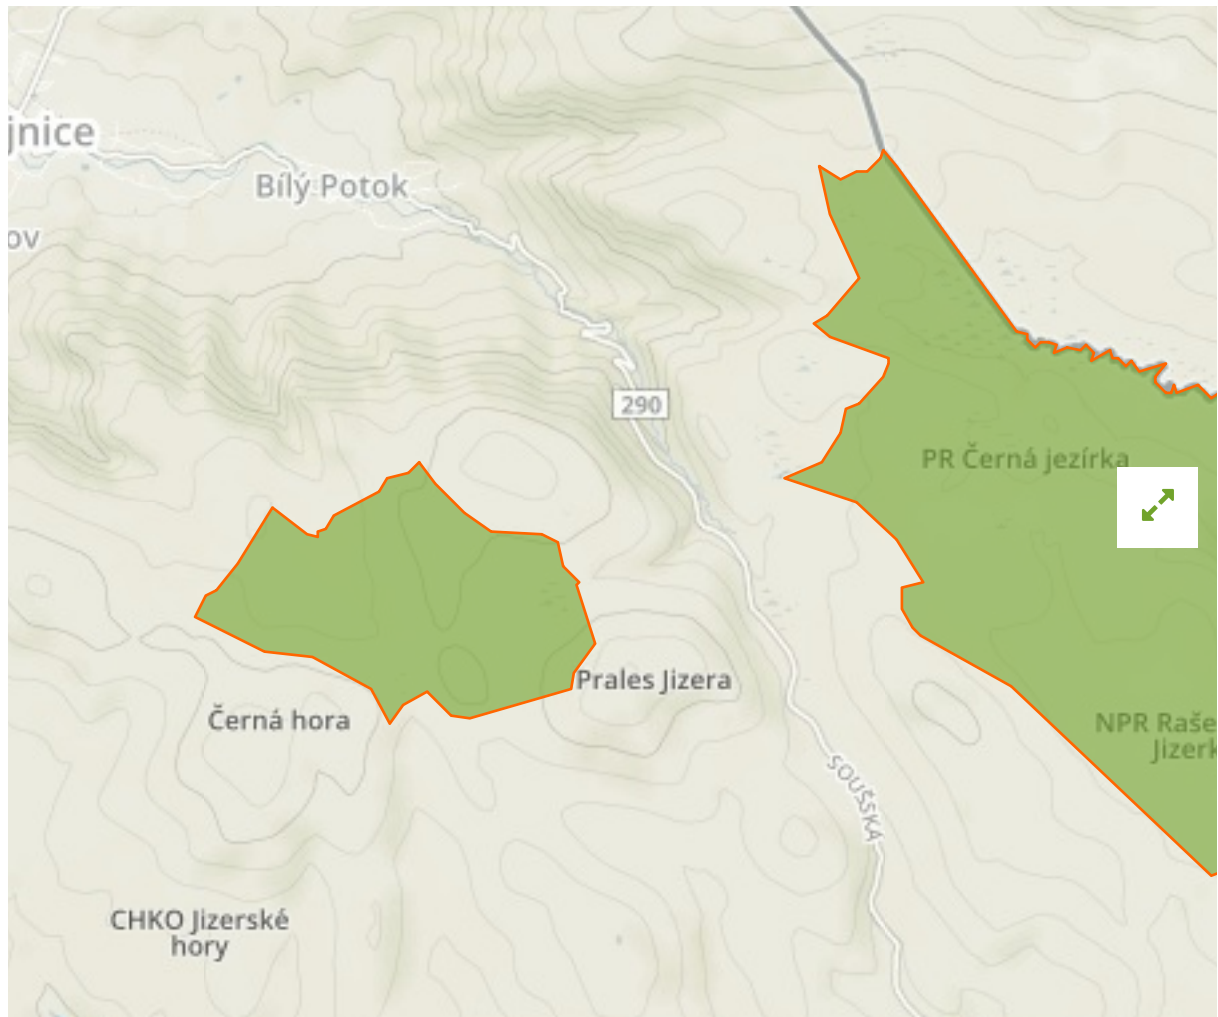

Jizera Headwaters in Czech Republic

The designations employed and the presentation of material on this map do not imply the expression of any opinion whatsoever on the part of the Secretariat of the United Nations concerning the legal status of any country, territory, city or area or of its authorities, or concerning the delimitation of its frontiers or boundaries.

WDPA ID

555549478

Reported Area

23.03 km²

Not Reported

Management Effectiveness Evaluations

No information available

Attributes

IV

WDPA ID Year of Designation Reported Area

343650

0.0 km²

Jizerské Hory

in Czech Republic

English Designation

Protected Landscape Area

in Czech Republic

English Designation

National Nature Reserve

IUCN Category

IV

WDPA ID Year of Designation Reported Area

342069

1.1 km²