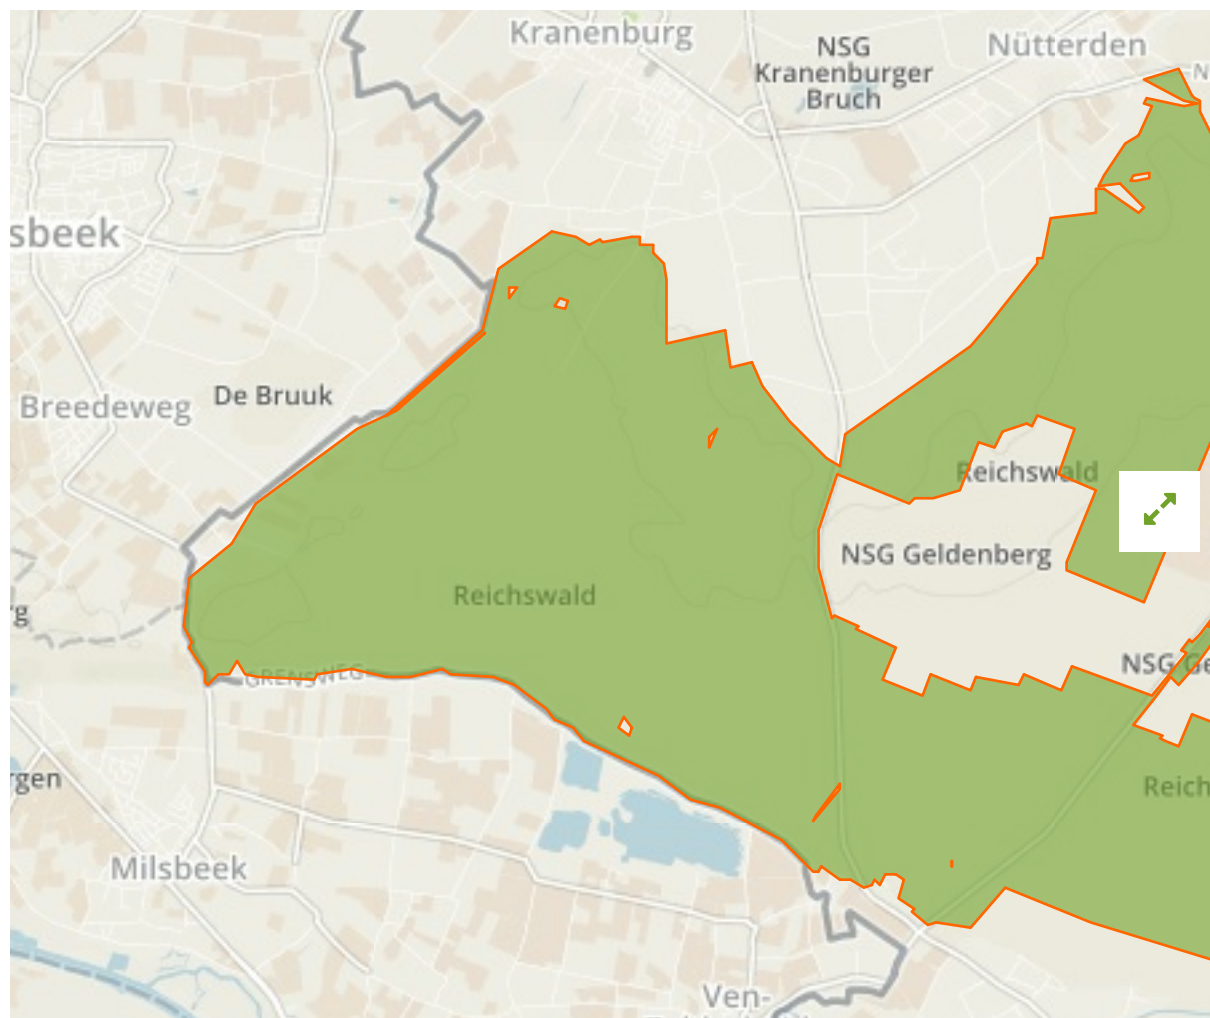

## Lsg-Waldgebiet Reichswald in Germany

The designations employed and the presentation of material on this map do not imply the expression of any opinion whatsoever on the part of the Secretariat of the United Nations concerning the legal status of any country, territory, city or area or of its authorities, or concerning the delimitation of its frontiers or boundaries.

WDPA ID

**555553569**

Reported Area

**38.78 km<sup>2</sup>**

European Environment Agency (EEA)

### Transboundary sites

---