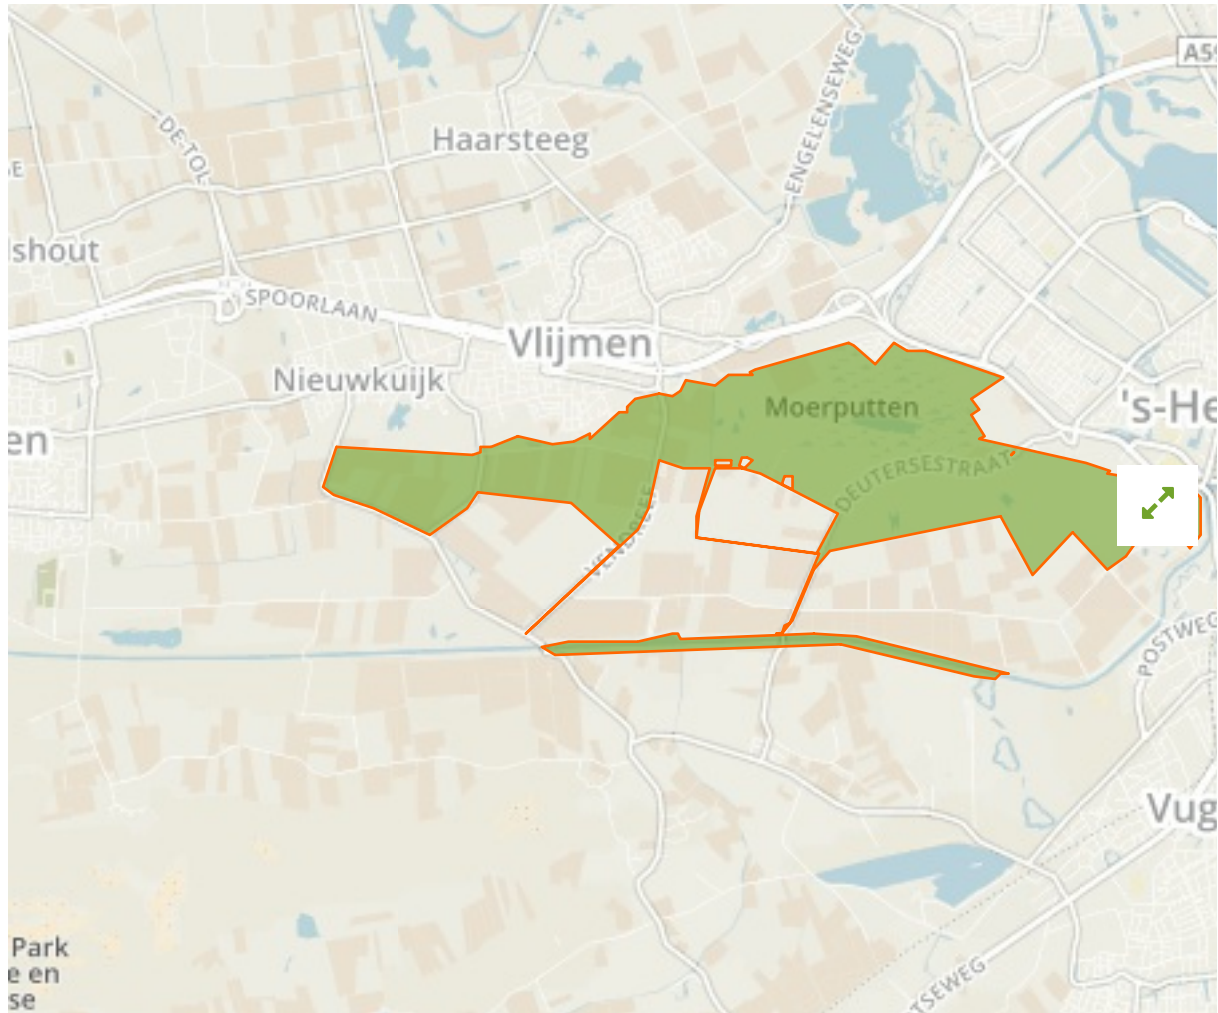

# Vlijmens Ven, Moerputten & Bossche Broek in

Netherlands

The designations employed and the presentation of material on this map do not imply the expression of any opinion whatsoever on the part of the Secretariat of the United Nations concerning the legal status of any country, territory, city or area or of its authorities, or concerning the delimitation of its frontiers or boundaries.

WDPA ID

**555559922**

Reported Area

**8.97 km<sup>2</sup>**

## Attributes

---

**Original Name** **Vlijmens Ven, Moerputten & Bossche Broek**

**English Designation** **Nature Conservation Act**

**IUCN Management Category** **IV**

Status **Designated**

Type of Designation **National**