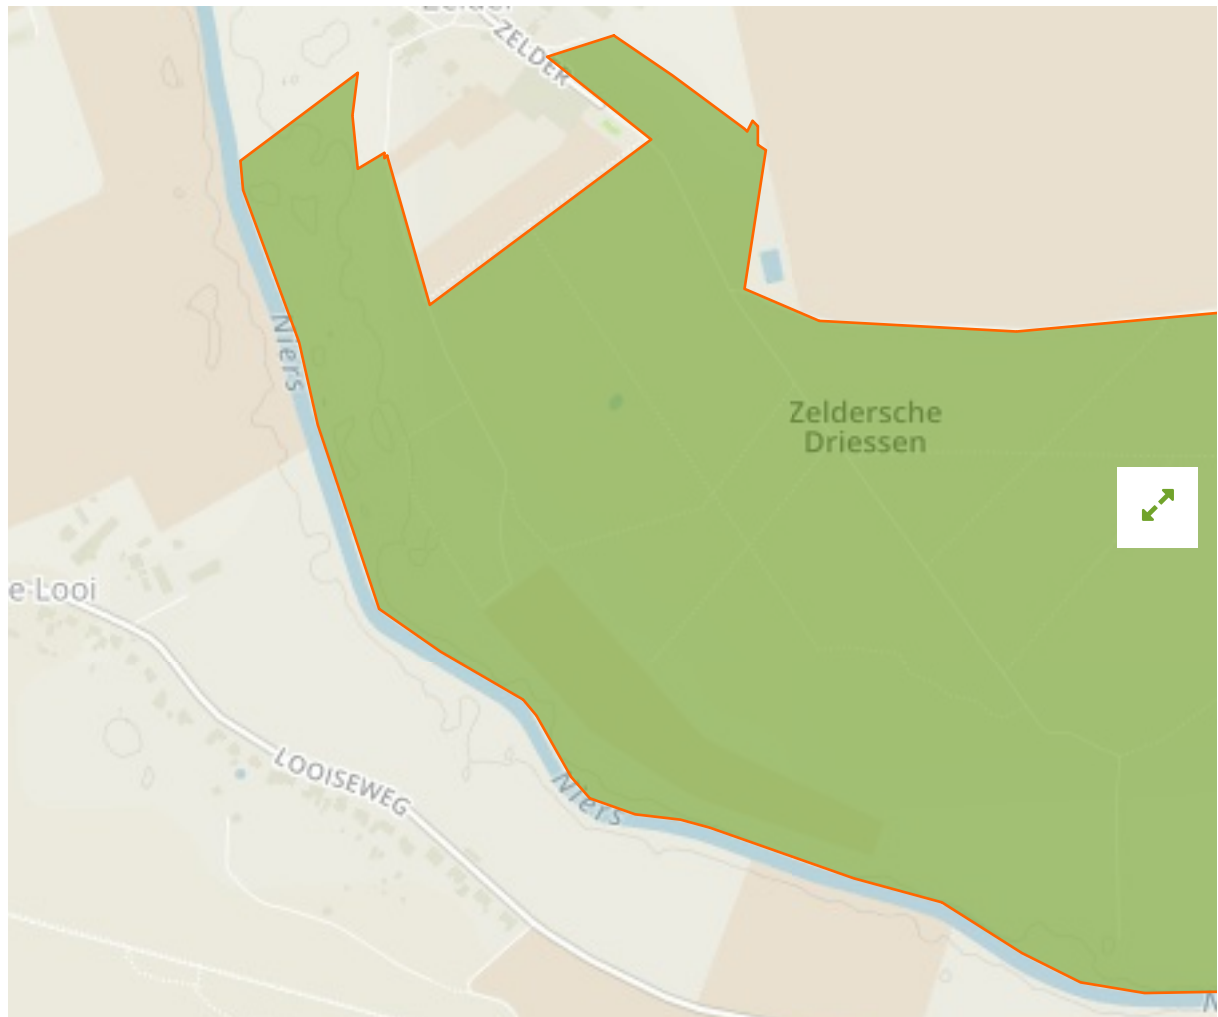

## Zeldersche Driessen in Netherlands

The designations employed and the presentation of material on this map do not imply the expression of any opinion whatsoever on the part of the Secretariat of the United Nations concerning the legal status of any country, territory, city or area or of its authorities, or concerning the delimitation of its frontiers or boundaries.

WDPA ID

---

**555559926**

Reported Area

---

**0.82 km<sup>2</sup>**

European Environment Agency (EEA)

### Transboundary sites

---