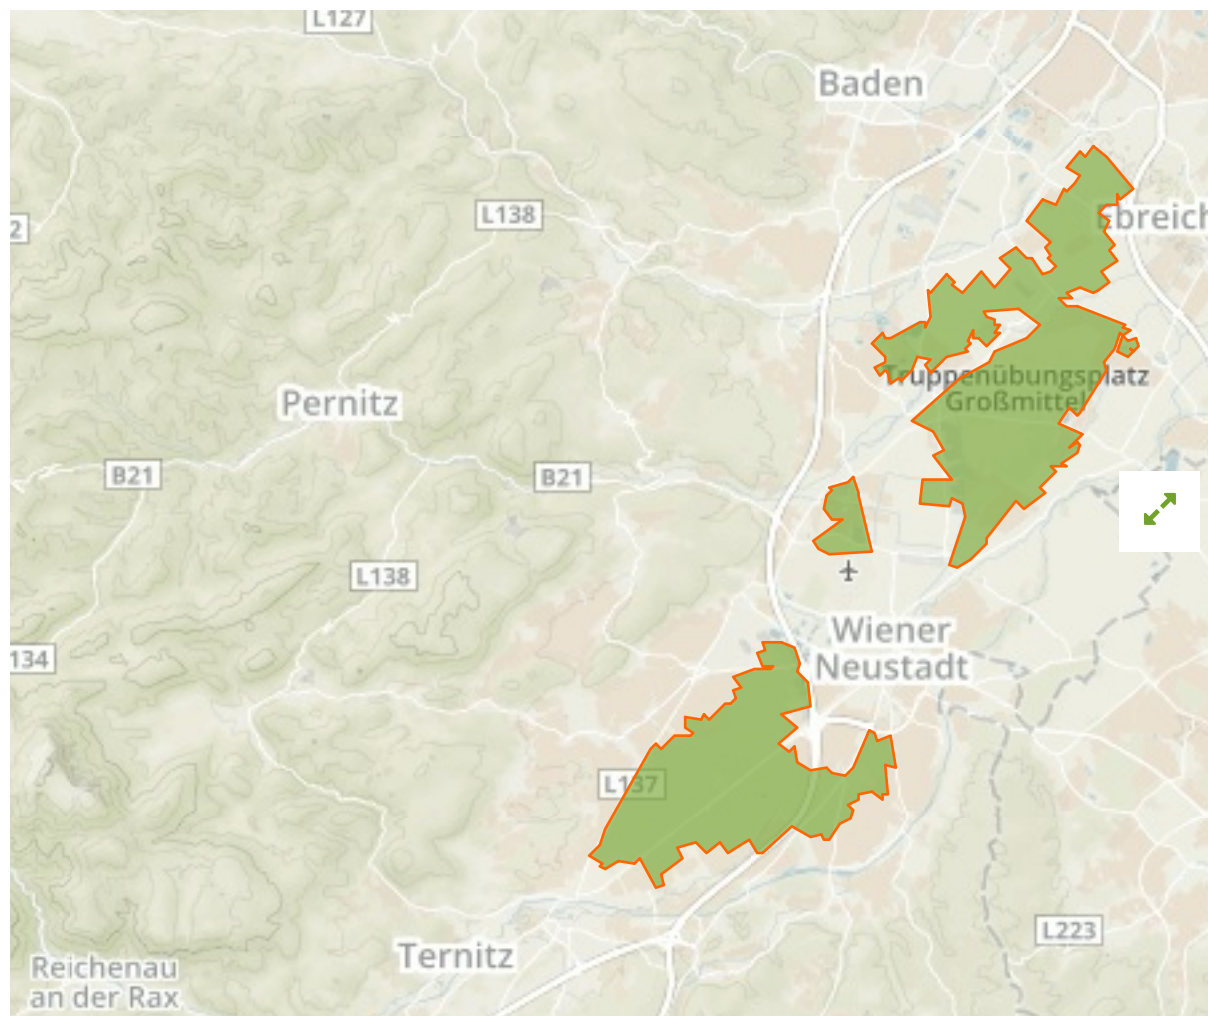

Steinfeld in Austria

The designations employed and the presentation of material on this map do not imply the expression of any opinion whatsoever on the part of the Secretariat of the United Nations concerning the legal status of any country, territory, city or area or of its authorities, or concerning the delimitation of its frontiers or boundaries.

WDPA ID

555577587

Reported Area

115.49 km²

Management Effectiveness Evaluations

No information available

Attributes

Original Name **Steinfeld**