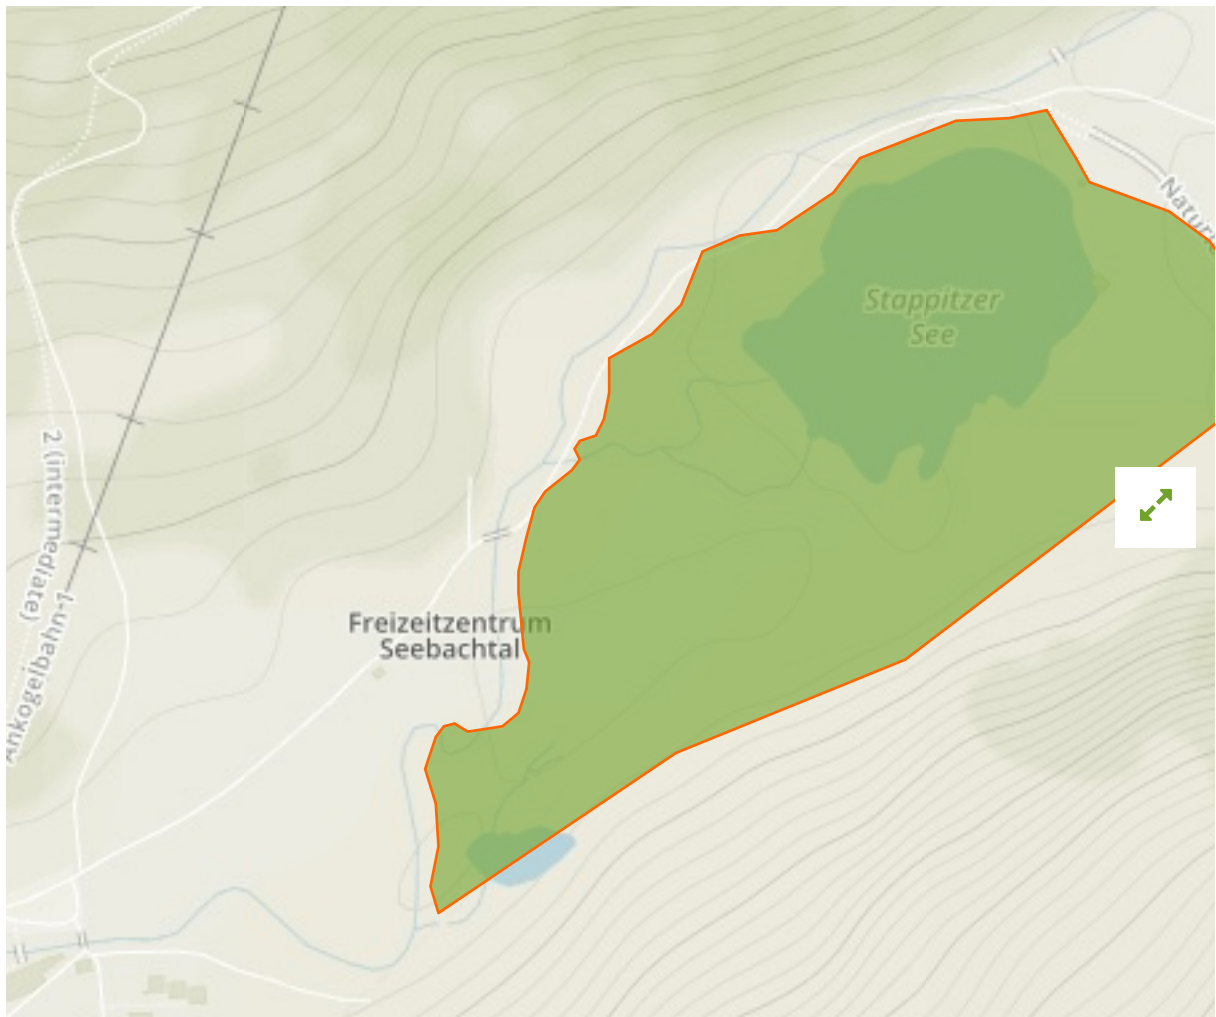

Stappitzer See und Umgebung in Austria

The designations employed and the presentation of material on this map do not imply the expression of any opinion whatsoever on the part of the Secretariat of the United Nations concerning the legal status of any country, territory, city or area or of its authorities, or concerning the delimitation of its frontiers or boundaries.

WDPA ID

555577602

Reported Area

0.12 km²

Management Effectiveness Evaluations

No information available

Attributes

Original Name [Stappitzer See und Umgebung](#)